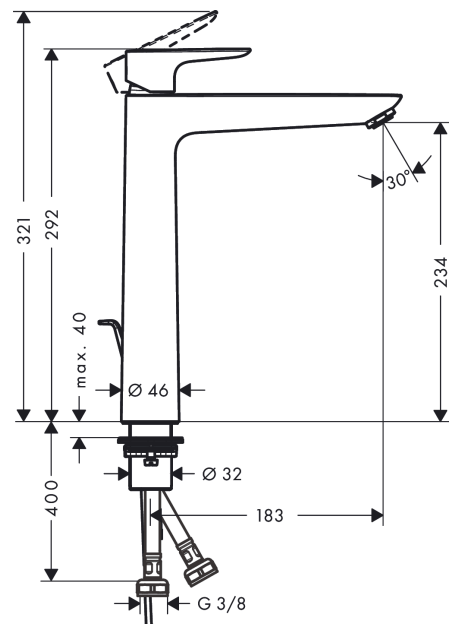

Talis E

Single lever basin mixer 240 with pop-up waste set

Surfaces: **Chrome** Article Number: **71716000**

Description

product features

- consists of: single lever basin mixer, waste set
- ComfortZone 240
- projection 183 mm
- normal spray
- flow rate at 3 bar: 5 l/min
- ceramic cartridge
- temperature limitation adjustable
- suitable for continuous flow water heaters
- pop-up waste set G 1¼
- material waste set: metal
- connection type: G ¾ connections
- connection dimension: DN15

Technology

Product image

Scale drawing

Flowchart