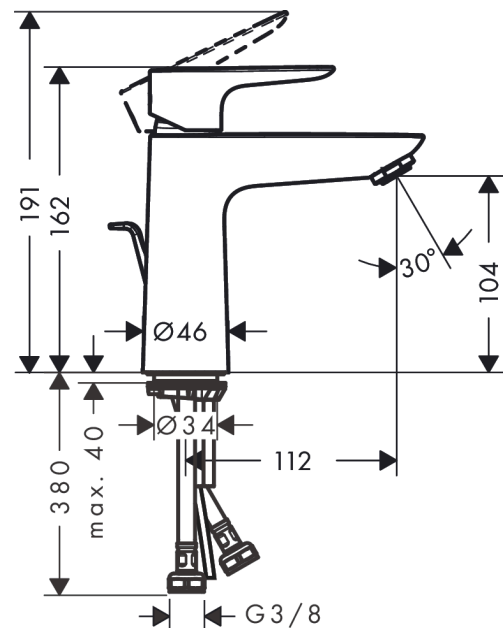

Talis E

Single lever basin mixer 110 with pop-up waste set

Surfaces: **Chrome** Article Number: **71710000**

Description

product features

- consists of: single lever basin mixer, waste set
- ComfortZone 110
- projection 112 mm
- normal spray
- flow rate at 3 bar: 5 l/min
- ceramic cartridge
- temperature limitation adjustable
- suitable for continuous flow water heaters
- pop-up waste set G 1¼
- material waste set: metal
- connection type: G ¾ connections
- connection dimension: DN15

Technology

Product image

Scale drawing

Flowchart