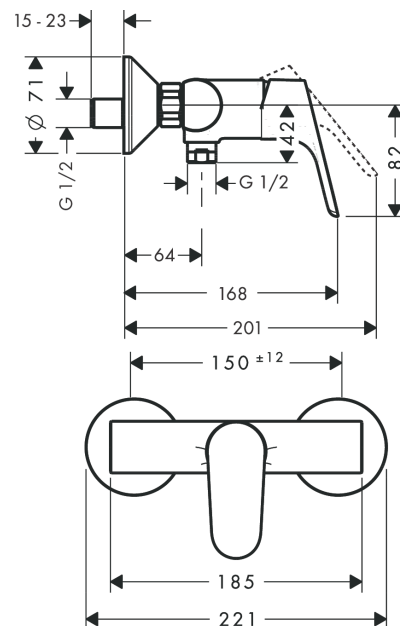

## Description

### product features

- 1 function
- connection type: s-shaped connections
- centre distance:  $150 \pm 12$  mm
- flow rate of hand shower at 3 bar: 15 l/min
- ceramic cartridge
- min. operating pressure: 1 bar
- max. operating pressure: 10 bar
- temperature limitation adjustable
- non-return valve
- with silencer
- hose connection DN15
- connection dimension: DN15

## Scale drawing