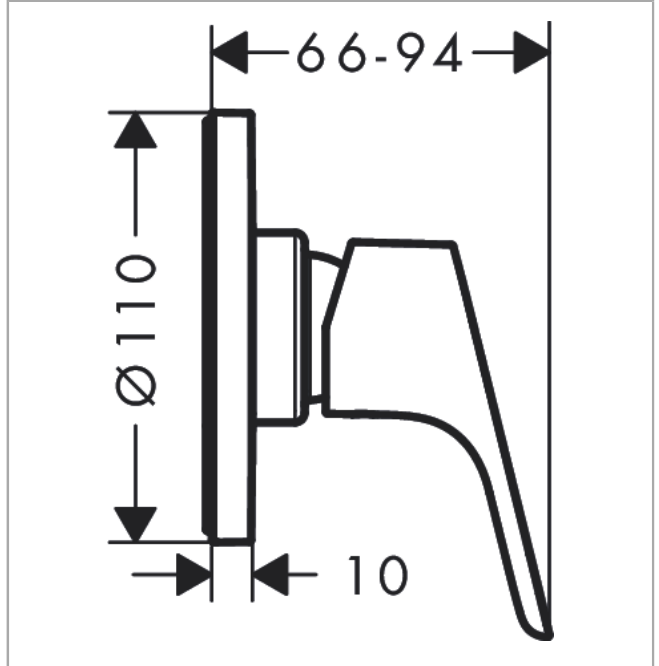

Focus

Single lever shower mixer for concealed installation

Surfaces: **Chrome** Article Number: **31961000**

Description

product features

- 1 function
- connection type: basic set
- flow rate at 3 bar: 28.7 l/min
- min. operating pressure: 1 bar
- max. operating pressure: 10 bar

Product image

Scale drawing

Flowchart