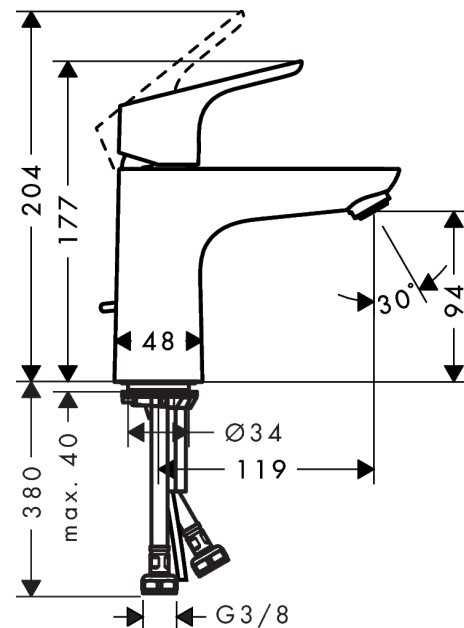

### product features

- consists of: single lever basin mixer, waste set
- ComfortZone 100
- projection 119 mm
- normal spray
- flow rate at 3 bar: 5 l/min
- ceramic cartridge
- temperature limitation adjustable
- suitable for continuous flow water heaters
- pop-up waste set G 1¼
- material waste set: metal
- connection type: G ¾ connections
- connection dimension: DN15

## Scale drawing