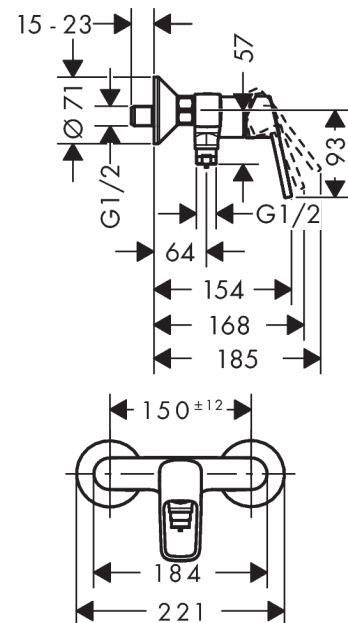

## Logis Loop

Single lever shower mixer for exposed installation with 2 flow rates

Surfaces: **Chrome** Article Number: **71613000**

### Description

#### product features

- 1 function
- connection type: s-shaped connections
- centre distance:  $150 \pm 12$  mm
- flow rate at 3 bar: 22 l/min
- ceramic cartridge with Eco handle position for a reduced flowrate by up to 50%
- min. operating pressure: 1 bar
- max. operating pressure: 10 bar
- temperature limitation adjustable
- non-return valve
- with silencer
- hose connection DN15
- connection dimension: DN15

### Scale drawing