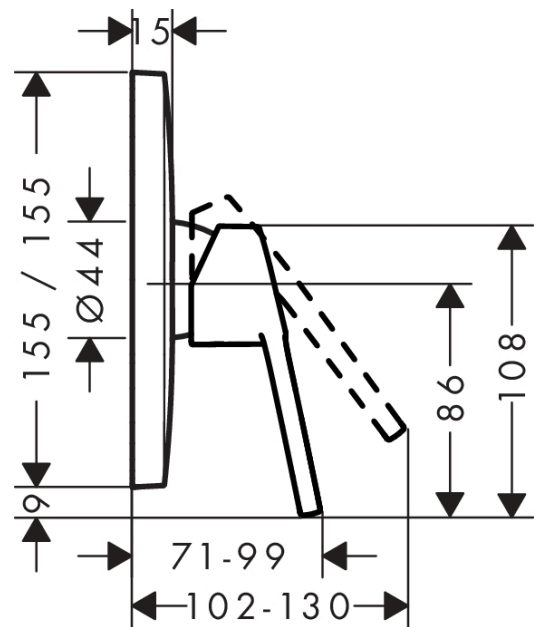

Logis Loop
Single lever shower mixer for concealed installation
 Surfaces: **Chrome** Article Number: **71267003**

Description

product features

- connection type: basic set
- scope of supply: single lever shower mixer, mixing unit, mounting material, assembly instruction
- not included: basic set

Product image

Scale drawing

Flowchart