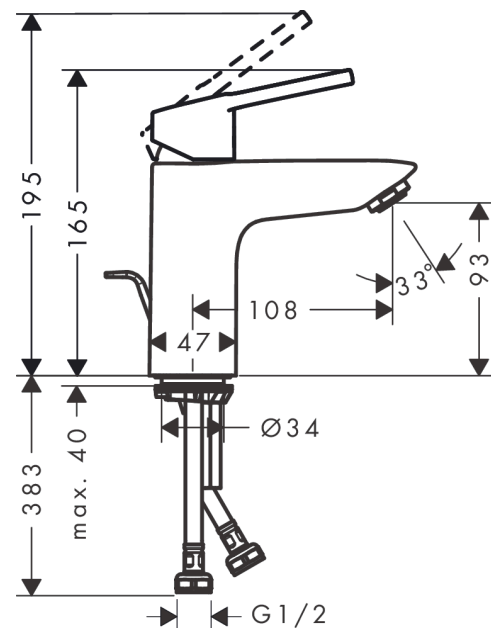

Logis Loop

Single lever basin mixer 100 with pop-up waste set

Surfaces: **Chrome** Article Number: **71151003**

Description

product features

- consists of: single lever basin mixer, waste set
- ComfortZone 100
- projection 108 mm
- normal spray
- flow rate at 3 bar: 5 l/min
- suitable for continuous flow water heaters
- pop-up waste set
- material waste set: synthetic
- scope of supply: single lever basin mixer, connection hoses, fixing set, assembly instruction

Technology

Product image

Scale drawing

Flowchart