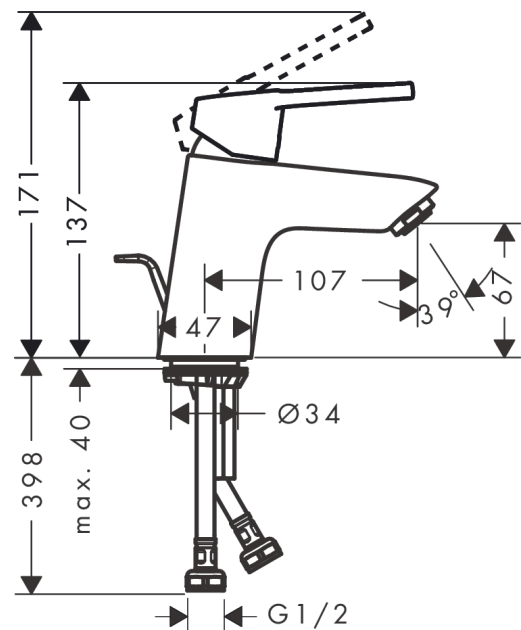

### Description

**product features**

- ComfortZone 70
- projection 107 mm
- normal spray
- flow rate at 3 bar: 5 l/min
- suitable for continuous flow water heaters
- scope of supply: single lever basin mixer, connection hoses, fixing set, assembly instruction
- not included: waste set

### Scale drawing