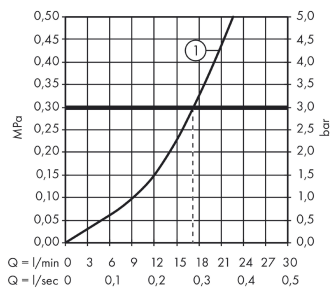

Logis

Single lever shower mixer for exposed installation

Surfaces: **Chrome** Article Number: **71600000**

Description

product features

- 1 function
- connection type: s-shaped connections
- centre distance: 150 ± 12 mm
- flow rate of hand shower at 3 bar: 17 l/min
- ceramic cartridge
- temperature limitation adjustable
- non-return valve
- with silencer
- hose connection DN15
- connection dimension: DN15

Product image

Scale drawing

Flowchart

Shower outlet with 1B-resistance