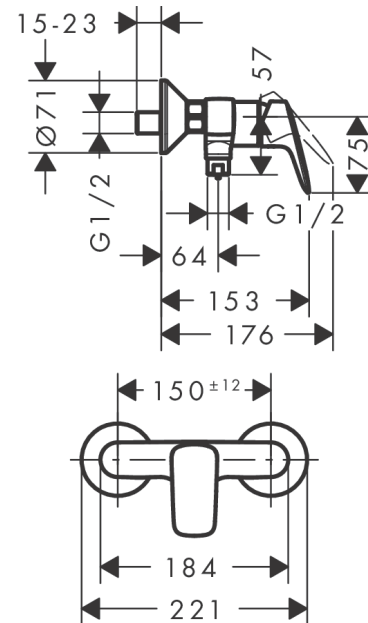

Logis

Single lever shower mixer for exposed installation

Surfaces: **Chrome** Article Number: **71600000**

Description

product features

- 1 function
- connection type: s-shaped connections
- centre distance: 150 ± 12 mm
- flow rate of hand shower at 3 bar: 17 l/min
- ceramic cartridge
- temperature limitation adjustable
- non-return valve
- with silencer
- hose connection DN15
- connection dimension: DN15

Product image

Scale drawing

Flowchart

Shower outlet with 1B-resistance