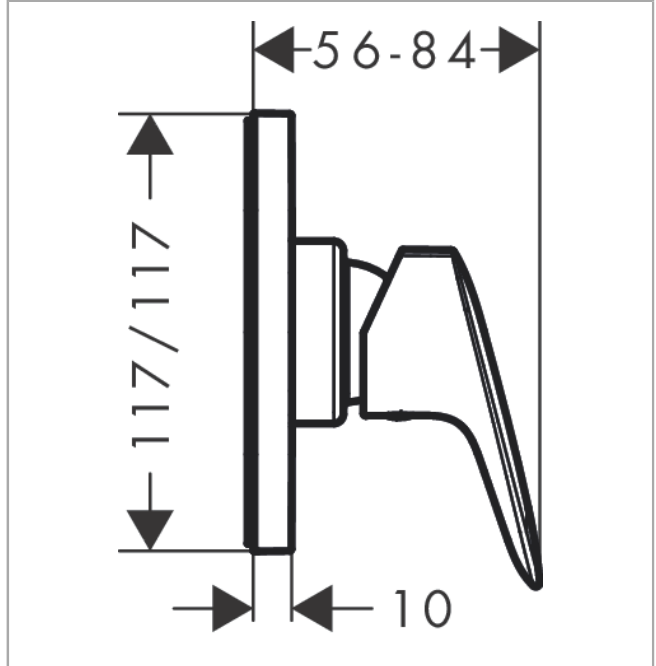

Logis
Single lever shower mixer for concealed installation
 Surfaces: **Chrome** Article Number: **71604000**

Description

product features

- 1 function
- connection type: basic set
- flow rate at 3 bar: 28.7 l/min
- min. operating pressure: 1 bar
- max. operating pressure: 10 bar

Product image

Scale drawing

Flowchart