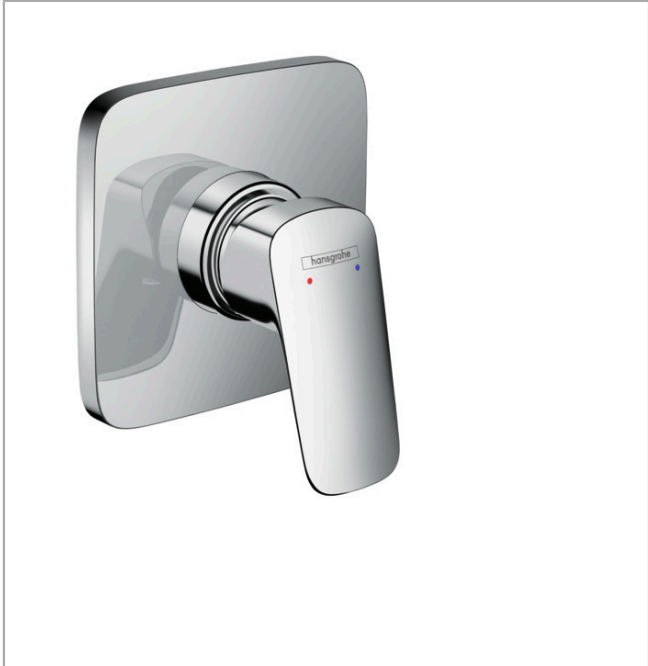

Logis
Single lever shower mixer for concealed installation
 Surfaces: **Chrome** Article Number: **71604000**

Description

product features

- 1 function
- connection type: basic set
- flow rate at 3 bar: 28.7 l/min
- min. operating pressure: 1 bar
- max. operating pressure: 10 bar

Product image

Scale drawing

Flowchart