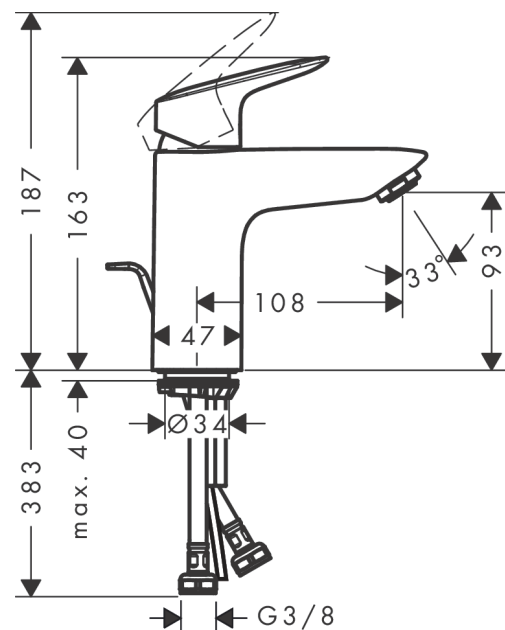

Logis

Single lever basin mixer 100 with pop-up waste set

Surfaces: **Chrome** Article Number: **71100000**

Description

product features

- consists of: single lever basin mixer, waste set
- ComfortZone 100
- projection 108 mm
- normal spray
- flow rate at 3 bar: 5 l/min
- ceramic cartridge
- temperature limitation adjustable
- suitable for continuous flow water heaters
- pop-up waste set G 1¼
- material waste set: synthetic
- connection type: G ¾ connections
- connection dimension: DN15

Technology

Product image

Scale drawing

Flowchart