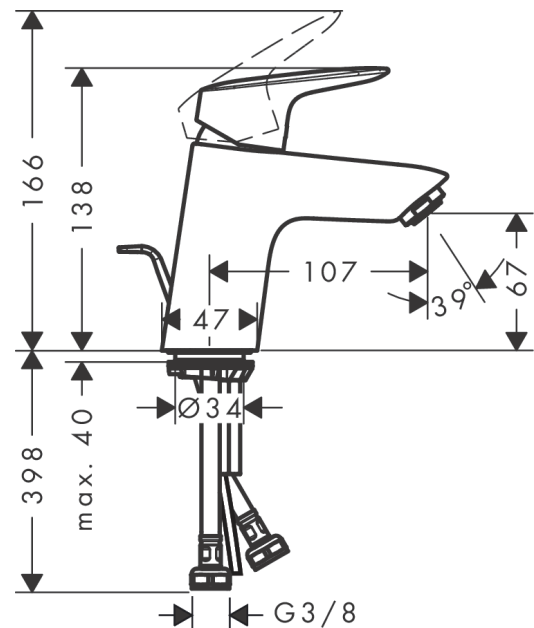

Logis

Single lever basin mixer 70 with pop-up waste set

Surfaces: **Chrome** Article Number: **71070000**

Description

product features

- consists of: single lever basin mixer, waste set
- ComfortZone 70
- projection 107 mm
- normal spray
- flow rate at 3 bar: 5 l/min
- ceramic cartridge
- temperature limitation adjustable
- suitable for continuous flow water heaters
- pop-up waste set G 1¼
- material waste set: synthetic
- connection type: G ¾ connections
- connection dimension: DN15

Technology

Product image

Scale drawing

Flowchart