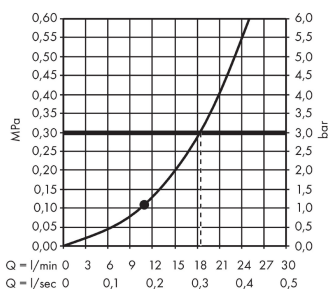

Raindance S

Overhead shower 240 1jet PowderRain

Surfaces: **Chrome** Article Number: **27623000**

Description

product features

- shower head size: 240 mm
- spray type: PowderRain
- ball-joint: overhead shower angle adjustable
- flow rate PowderRain spray (at 0.3 bar): 18 l/min
- material spray disc: metal
- spray disc removable for cleaning
- installation: ceiling or wall
- connection thread G 1/2
- connection dimension: DN15

Technology

Product image

Scale drawing

Flowchart

The consumption was measured in combination with the appropriate fittings (thermostat/mixer/in-wall valve) to reflect actual application in practice.

Raindance S
Overhead shower 240 1jet PowderRain
 Surfaces: **Chrome** Article Number: **27623000**