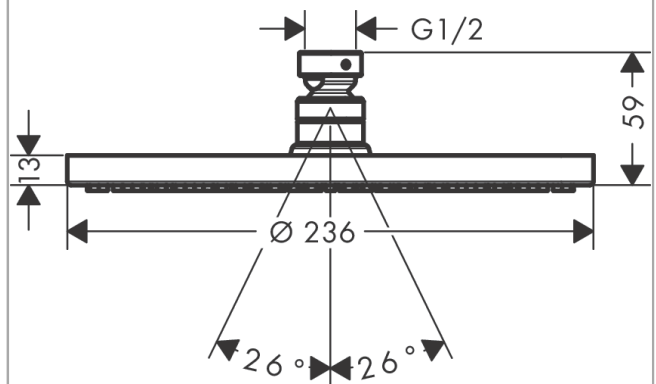

Raindance S

Overhead shower 240 1jet PowderRain

Surfaces: **Chrome** Article Number: **27623000**

Description

product features

- shower head size: 240 mm
- spray type: PowderRain
- ball-joint: overhead shower angle adjustable
- flow rate PowderRain spray (at 0.3 bar): 18 l/min
- material spray disc: metal
- spray disc removable for cleaning
- installation: ceiling or wall
- connection thread G 1/2
- connection dimension: DN15

Technology

Product image

Scale drawing

Flowchart

The consumption was measured in combination with the appropriate fittings (thermostat/mixer/in-wall valve) to reflect actual application in practice.

Raindance S
Overhead shower 240 1jet PowderRain
 Surfaces: **Chrome** Article Number: **27623000**

Exploded Drawing

Year of production: >04/18

Raindance S

Overhead shower 240 1jet PowderRain

Surfaces: **Chrome** Article Number: **27623000**

Spare part list

Year of production: >04/18

Pos.	Description	Article Number	Price	PU
1	filter insert	97708000	-	1
2	ball joint	98941000	-	1
3	lock washer	98942000	-	1
4	nut	97958000	-	1
5	lever collar	97536000	-	1
6	seal	97606000	-	1
7	screw	95796000	-	1
8	O-ring 7x2	98419000	-	1