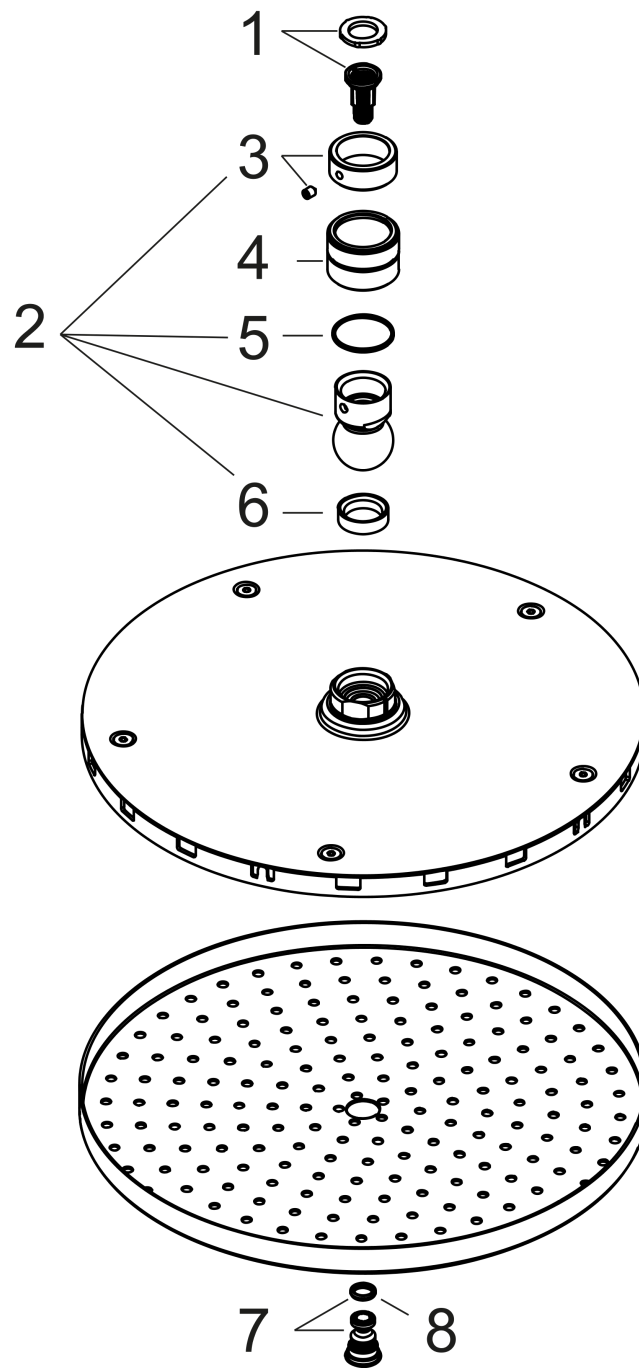

Raindance S

Overhead shower 240 1jet PowderRain

Surfaces: **Chrome** Article Number: **27623000**

Description

product features

- shower head size: 240 mm
- spray type: PowderRain
- ball-joint: overhead shower angle adjustable
- flow rate PowderRain spray (at 0.3 bar): 18 l/min
- material spray disc: metal
- spray disc removable for cleaning
- installation: ceiling or wall
- connection thread G 1/2
- connection dimension: DN15

Technology

Product image

Scale drawing

Flowchart

The consumption was measured in combination with the appropriate fittings (thermostat/mixer/in-wall valve) to reflect actual application in practice.

Raindance S
Overhead shower 240 1jet PowderRain
 Surfaces: **Chrome** Article Number: **27623000**

Exploded Drawing

Year of production: >04/18

Raindance S

Overhead shower 240 1jet PowderRain

Surfaces: **Chrome** Article Number: **27623000**

Spare part list

Year of production: >04/18

Pos.	Description	Article Number	Price	PU
1	filter insert	97708000	-	1
2	ball joint	98941000	-	1
3	lock washer	98942000	-	1
4	nut	97958000	-	1
5	lever collar	97536000	-	1
6	seal	97606000	-	1
7	screw	95796000	-	1
8	O-ring 7x2	98419000	-	1