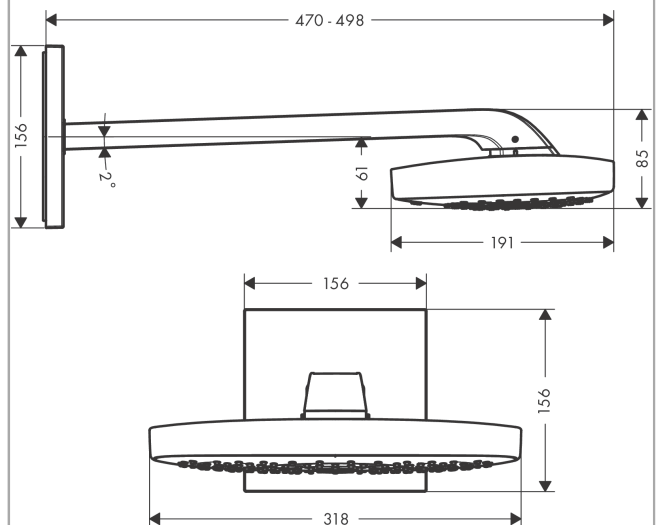

Scale drawing