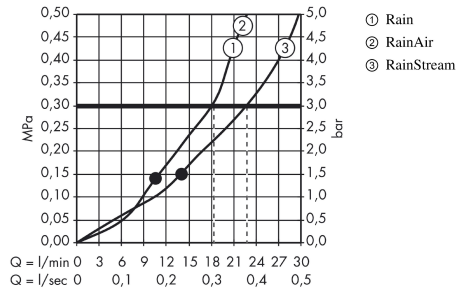

Raindance Select E

Overhead shower 300 3jet with shower arm

Surfaces: **White/Chrome** Article Number: **26468400**

Flowchart

The consumption was measured in combination with the appropriate fittings (thermostat/mixer/ in-wall valve) to reflect actual application in practice.