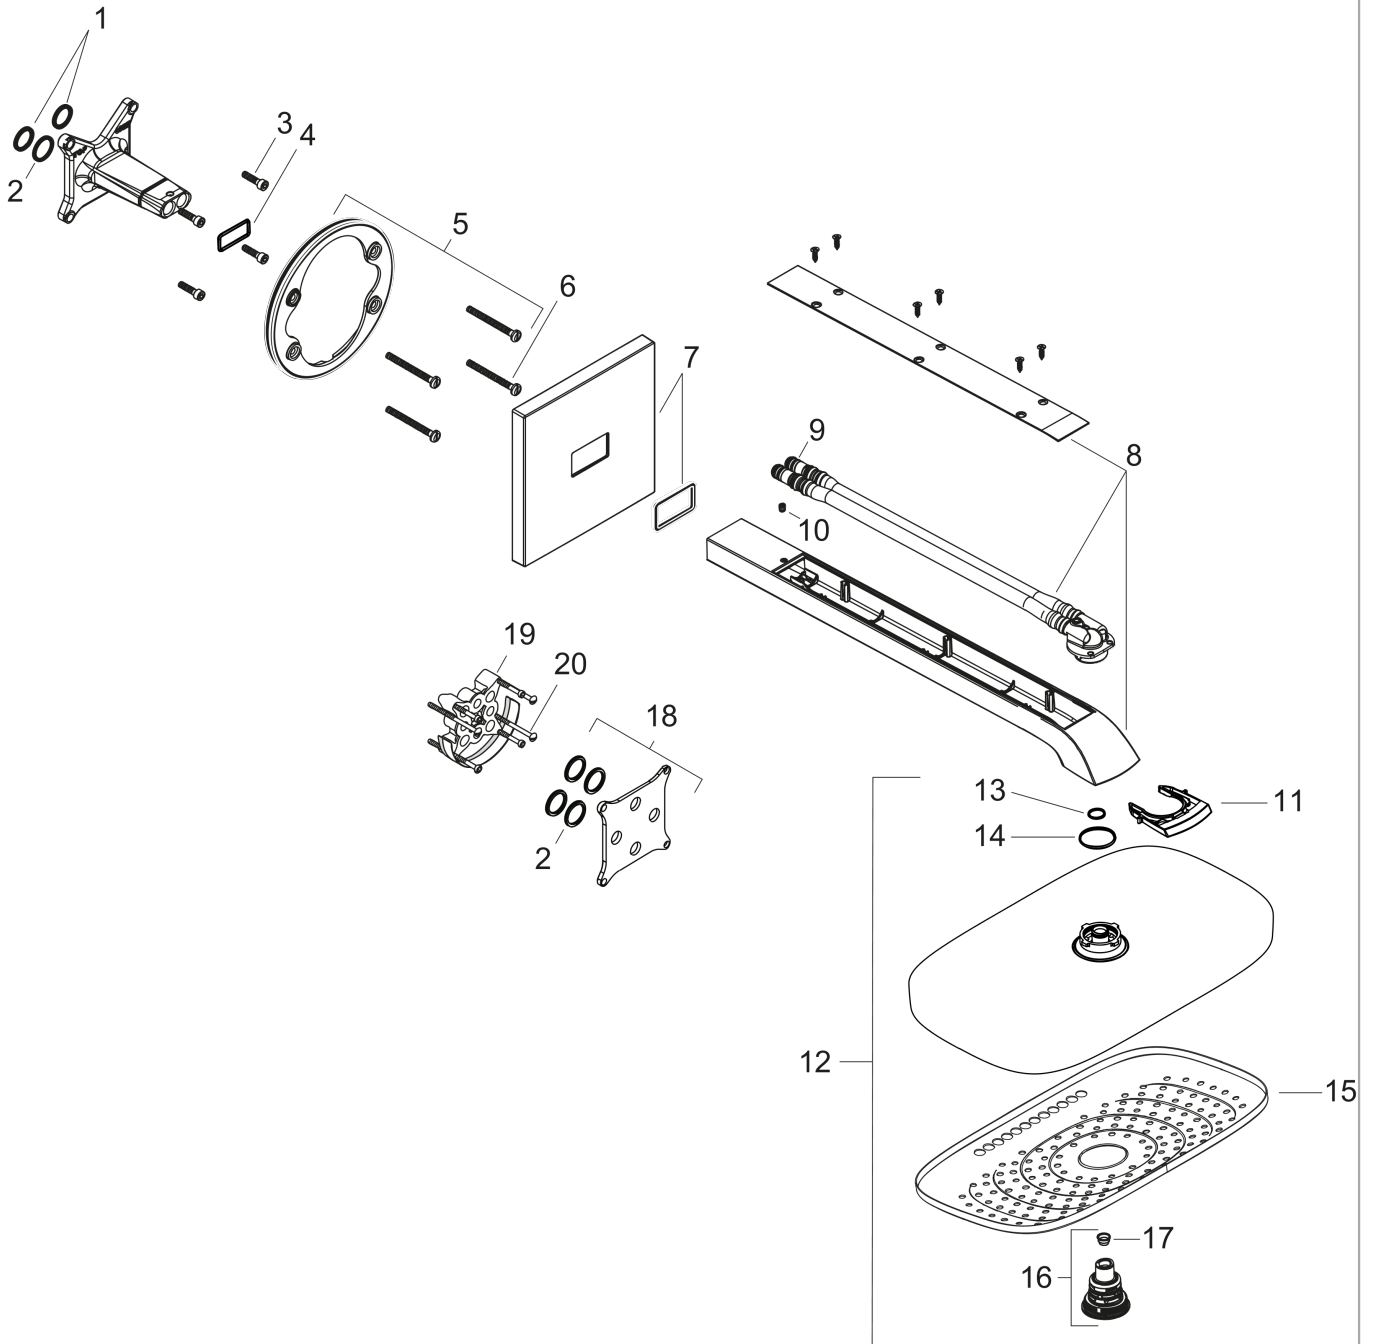

Raindance Select E

Overhead shower 300 3jet with shower arm

Surfaces: **White/Chrome** Article Number: **26468400**

Exploded Drawing

Year of production: >02/18

Raindance Select E

Overhead shower 300 3jet with shower arm

Surfaces: **White/Chrome** Article Number: **26468400**

Spare part list

Year of production: >02/18

Pos.	Description	Article Number	Price	PU
1	O-ring 16x2	98133000	-	1
2	O-ring 18x2	98181000	-	1
3	set of screws	96525000	-	1
4	O-ring 36x2	98156000	-	1
5	holder for escutcheon	98793000	-	1
6	set of fixing screws	96454000	-	1
7	escutcheon 155 / 155 mm	98375000	-	1
8	shower arm 390 mm	92803000	-	1
9	O-ring 9x1,5	98117000	-	1
10	hollow set screw M5x6	98482000	-	1
11	cramp	98481000	-	1
12	head shower	92139400	-	1
13	O-ring 12x1,5	98430000	-	1
14	O-Ring 28x2	98194000	-	1
15	spray body	92148400	-	1
16	selector assy	98343000	-	1
17	filter	97735000	-	1
18	compensation set 1°	95521000	-	1
19	extension 25 mm	13595000	-	1
20	set of fixing screws	97747000	-	1
a	concealed item	01800180	-	1