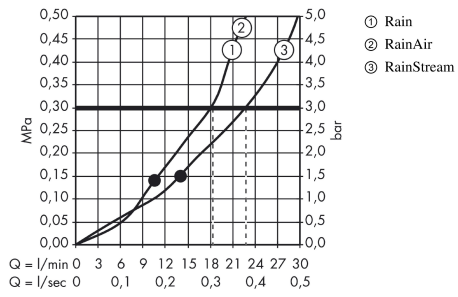

Raindance Select E

Overhead shower 300 3jet with shower arm

Surfaces: **Chrome** Article Number: **26468000**

Description

product features

- consists of: overhead shower, shower arm
- shower head size: 318 x 191 mm
- spray type: RainAir, Rain, RainStream
- shower arm length: 390 mm
- maximum flow rate at 3 bar: 22 l/min
- flow rate Rain spray (at 3 bar): 18 l/min
- flow rate RainAir spray (at 3 bar): 18 l/min
- flow rate RainStream spray (at 3 bar): 22 l/min
- spray type alternation between Rain and RainAir: Select button on overhead shower
- spray type RainStream: Select Button on installation for 3 functions thermostat
- spray disc surface in two variants: chrome or white
- material spray disc: metal
- spray disc removable for cleaning
- installation: wall-mounted - for installation on iBox

Technology

Product image

Scale drawing

Raindance Select E

Overhead shower 300 3jet with shower arm

Surfaces: **Chrome** Article Number: **26468000**

Flowchart

The consumption was measured in combination with the appropriate fittings (thermostat/mixer/ in-wall valve) to reflect actual application in practice.