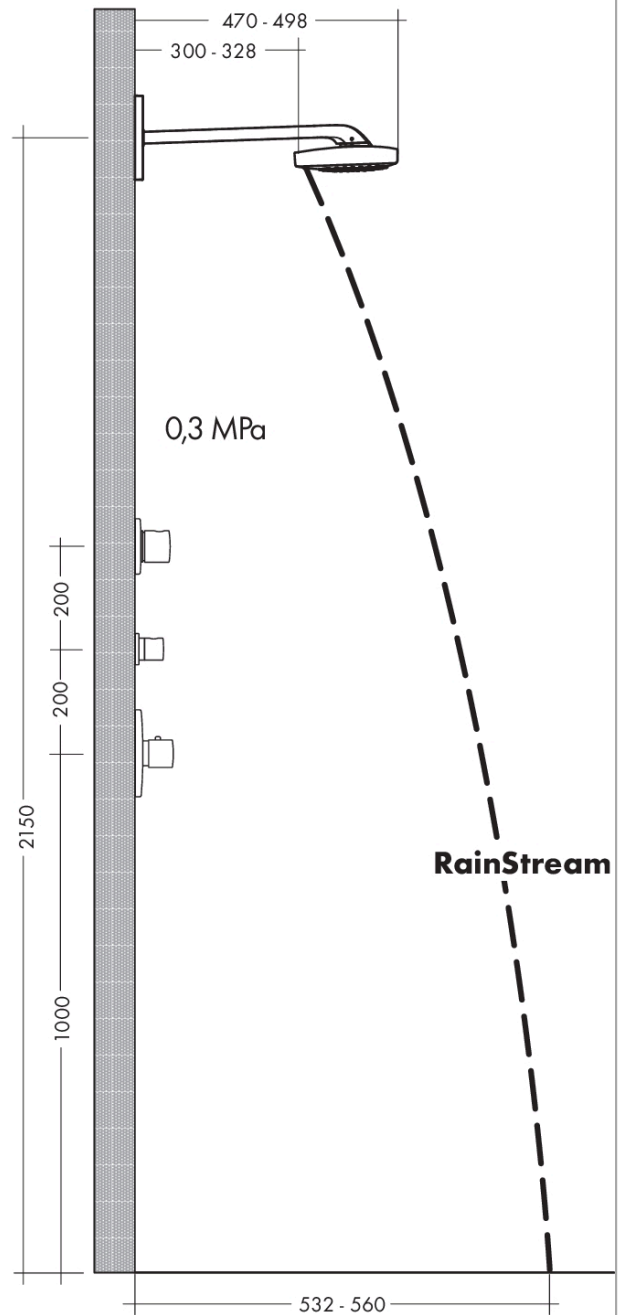

Raindance Select E
Overhead shower 300 3jet with shower arm
Surfaces: **Chrome** Article Number: **26468000**

Installation examples

iBox universal
01800180

Rain
DN20

RainStream
DN20