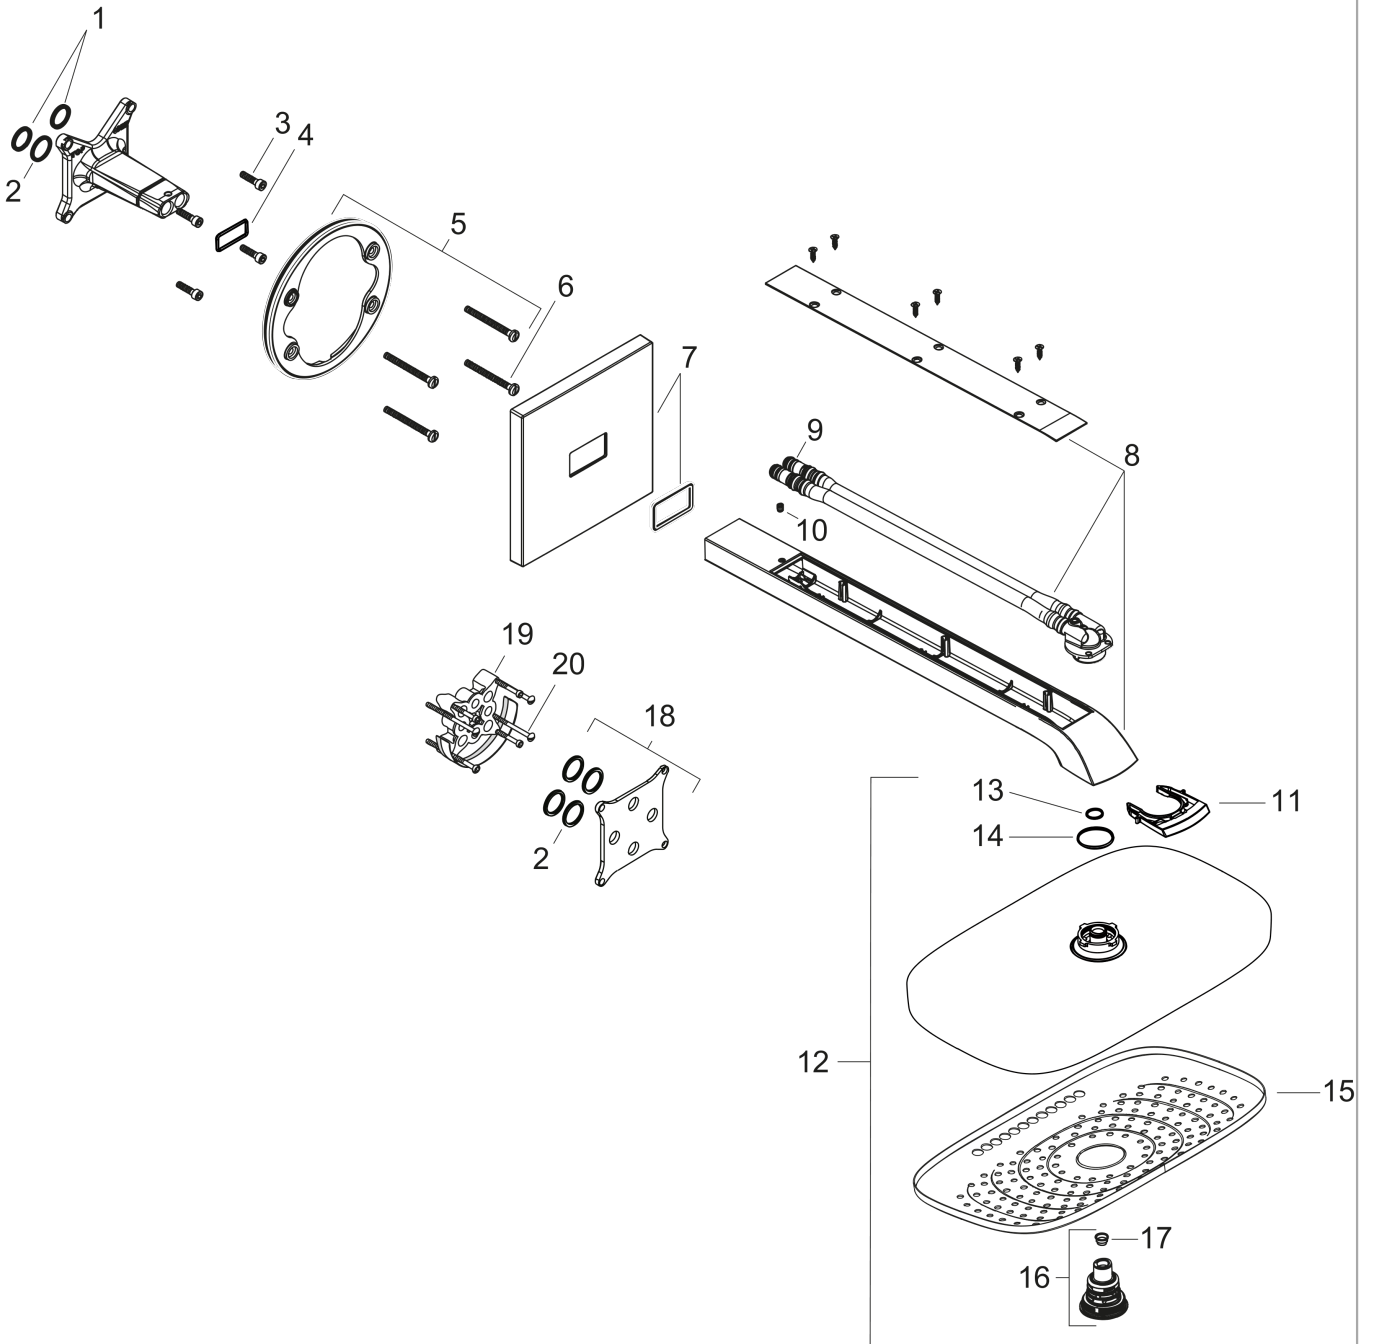

Raindance Select E

Overhead shower 300 3jet with shower arm

Surfaces: **Chrome** Article Number: **26468000**

Description

product features

- consists of: overhead shower, shower arm
- shower head size: 318 x 191 mm
- spray type: RainAir, Rain, RainStream
- shower arm length: 390 mm
- maximum flow rate at 3 bar: 22 l/min
- flow rate Rain spray (at 3 bar): 18 l/min
- flow rate RainAir spray (at 3 bar): 18 l/min
- flow rate RainStream spray (at 3 bar): 22 l/min
- spray type alternation between Rain and RainAir: Select button on overhead shower
- spray type RainStream: Select Button on installation for 3 functions thermostat
- spray disc surface in two variants: chrome or white
- material spray disc: metal
- spray disc removable for cleaning
- installation: wall-mounted - for installation on iBox

Raindance Select E
Overhead shower 300 3jet with shower arm
 Surfaces: **Chrome** Article Number: **26468000**

Installation examples

iBox universal
01800180

Rain
DN20

RainStream
DN20

Raindance Select E
Overhead shower 300 3jet with shower arm
 Surfaces: **Chrome** Article Number: **26468000**

Exploded Drawing

Year of production: >02/18

Raindance Select E

Overhead shower 300 3jet with shower arm

Surfaces: **Chrome** Article Number: **26468000**

Spare part list

Year of production: >02/18

Pos.	Description	Article Number	Price	PU
1	O-ring 16x2	98133000	-	1
2	O-ring 18x2	98181000	-	1
3	set of screws	96525000	-	1
4	O-ring 26x2	98147000	-	1
5	holder for escutcheon	98793000	-	1
6	set of fixing screws	96454000	-	1
7	escutcheon 155 / 155 mm	98375000	-	1
8	shower arm 390 mm	92803000	-	1
9	O-ring 9x1,5	98117000	-	1
10	hollow set screw M5x6	98482000	-	1
11	cramp	98481000	-	1
12	head shower	92139000	-	1
13	O-ring 12x1,5	98430000	-	1
14	O-Ring 28x2	98194000	-	1
15	spray body	92148000	-	1
16	selector assy	98343000	-	1
17	filter	97735000	-	1
18	compensation set 1°	95521000	-	1
19	extension 25 mm	13595000	-	1
20	set of fixing screws	97747000	-	1
a	concealed item	01800180	-	1