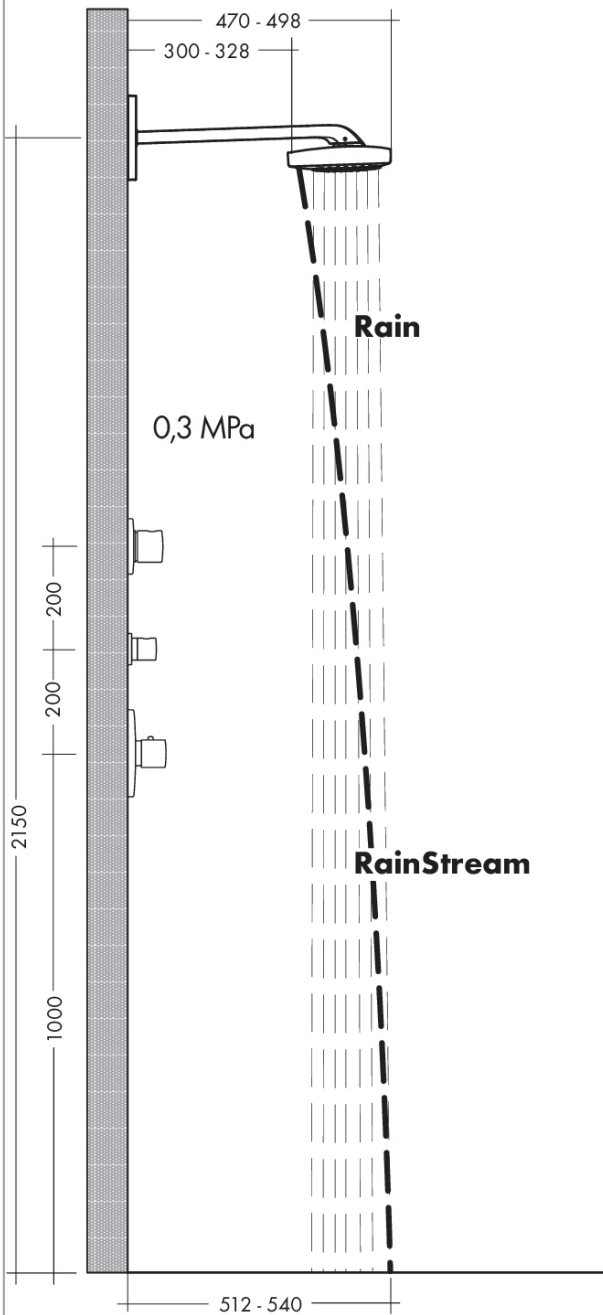

Raindance Select E
Overhead shower 300 3jet with shower arm
Surfaces: **Chrome** Article Number: **26468000**

Installation examples

iBox universal
01800180

Rain
DN20

RainStream
DN20