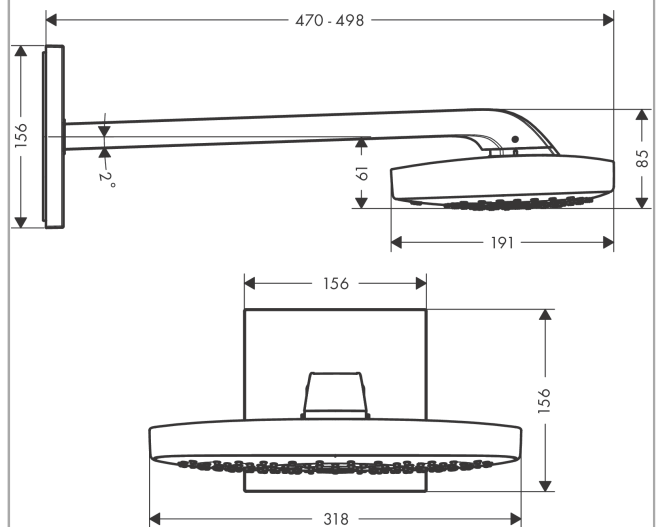

Raindance Select E

Overhead shower 300 3jet with shower arm

Surfaces: **Chrome** Article Number: **26468000**

Description

product features

- consists of: overhead shower, shower arm
- shower head size: 318 x 191 mm
- spray type: RainAir, Rain, RainStream
- shower arm length: 390 mm
- maximum flow rate at 3 bar: 22 l/min
- flow rate Rain spray (at 3 bar): 18 l/min
- flow rate RainAir spray (at 3 bar): 18 l/min
- flow rate RainStream spray (at 3 bar): 22 l/min
- spray type alternation between Rain and RainAir: Select button on overhead shower
- spray type RainStream: Select Button on installation for 3 functions thermostat
- spray disc surface in two variants: chrome or white
- material spray disc: metal
- spray disc removable for cleaning
- installation: wall-mounted - for installation on iBox

Technology

Product image

Scale drawing

Raindance Select E

Overhead shower 300 3jet with shower arm

Surfaces: **Chrome** Article Number: **26468000**

Flowchart

The consumption was measured in combination with the appropriate fittings (thermostat/mixer/ in-wall valve) to reflect actual application in practice.