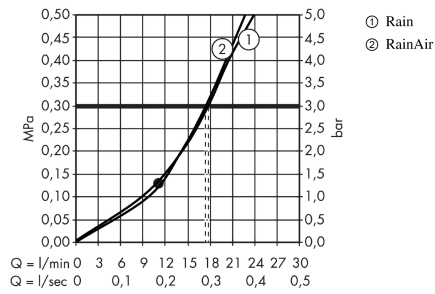

Raindance Select S

Overhead shower 300 2jet with shower arm

Surfaces: **White/Chrome** Article Number: **27378400**

Description

product features

- consists of: overhead shower, shower arm
- shower head size: 301 mm
- spray type: RainAir, Rain
- shower arm length: 390 mm
- ball-joint: overhead shower angle adjustable
- flow rate Rain spray (at 3 bar): 17 l/min
- flow rate RainAir spray (at 3 bar): 17 l/min
- Select button on overhead shower
- spray disc surface in two variants: chrome or white
- material spray disc: metal
- spray disc removable for cleaning
- installation: wall
- connection thread G 1/2
- connection dimension: DN15

Technology

Product image

Scale drawing

Raindance Select S

Overhead shower 300 2jet with shower arm

Surfaces: **White/Chrome** Article Number: **27378400**

Flowchart

The consumption was measured in combination with the appropriate fittings (thermostat/mixer/in-wall valve) to reflect actual application in practice.