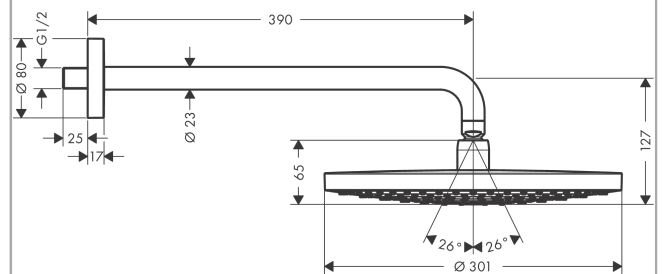

Raindance Select S

Overhead shower 300 2jet with shower arm

Surfaces: **White/Chrome** Article Number: **27378400**

Description

product features

- consists of: overhead shower, shower arm
- shower head size: 301 mm
- spray type: RainAir, Rain
- shower arm length: 390 mm
- ball-joint: overhead shower angle adjustable
- flow rate Rain spray (at 3 bar): 17 l/min
- flow rate RainAir spray (at 3 bar): 17 l/min
- Select button on overhead shower
- spray disc surface in two variants: chrome or white
- material spray disc: metal
- spray disc removable for cleaning
- installation: wall
- connection thread G 1/2
- connection dimension: DN15

Technology

Product image

Scale drawing

Raindance Select S

Overhead shower 300 2jet with shower arm

Surfaces: **White/Chrome** Article Number: **27378400**

Flowchart

The consumption was measured in combination with the appropriate fittings (thermostat/mixer/in-wall valve) to reflect actual application in practice.

Exploded Drawing

Year of production: >02/18

Raindance Select S

Overhead shower 300 2jet with shower arm

Surfaces: **White/Chrome** Article Number: **27378400**

Spare part list

Year of production: >02/18

Pos.	Description	Article Number	Price	PU
1	mounting kit	95208000	-	1
2	O-ring 34x2	98383000	-	1
3	escutcheon Ø 80 mm	98940000	-	1
4	O-ring 20x1,5	98197000	-	1
5	shower arm	27446000	-	1
6	O-ring 16x2	98133000	-	1
7	seal	98058000	-	1
8	spray body	92292450	-	1
9	selector assy	98343000	-	1
10	filter	97735000	-	1