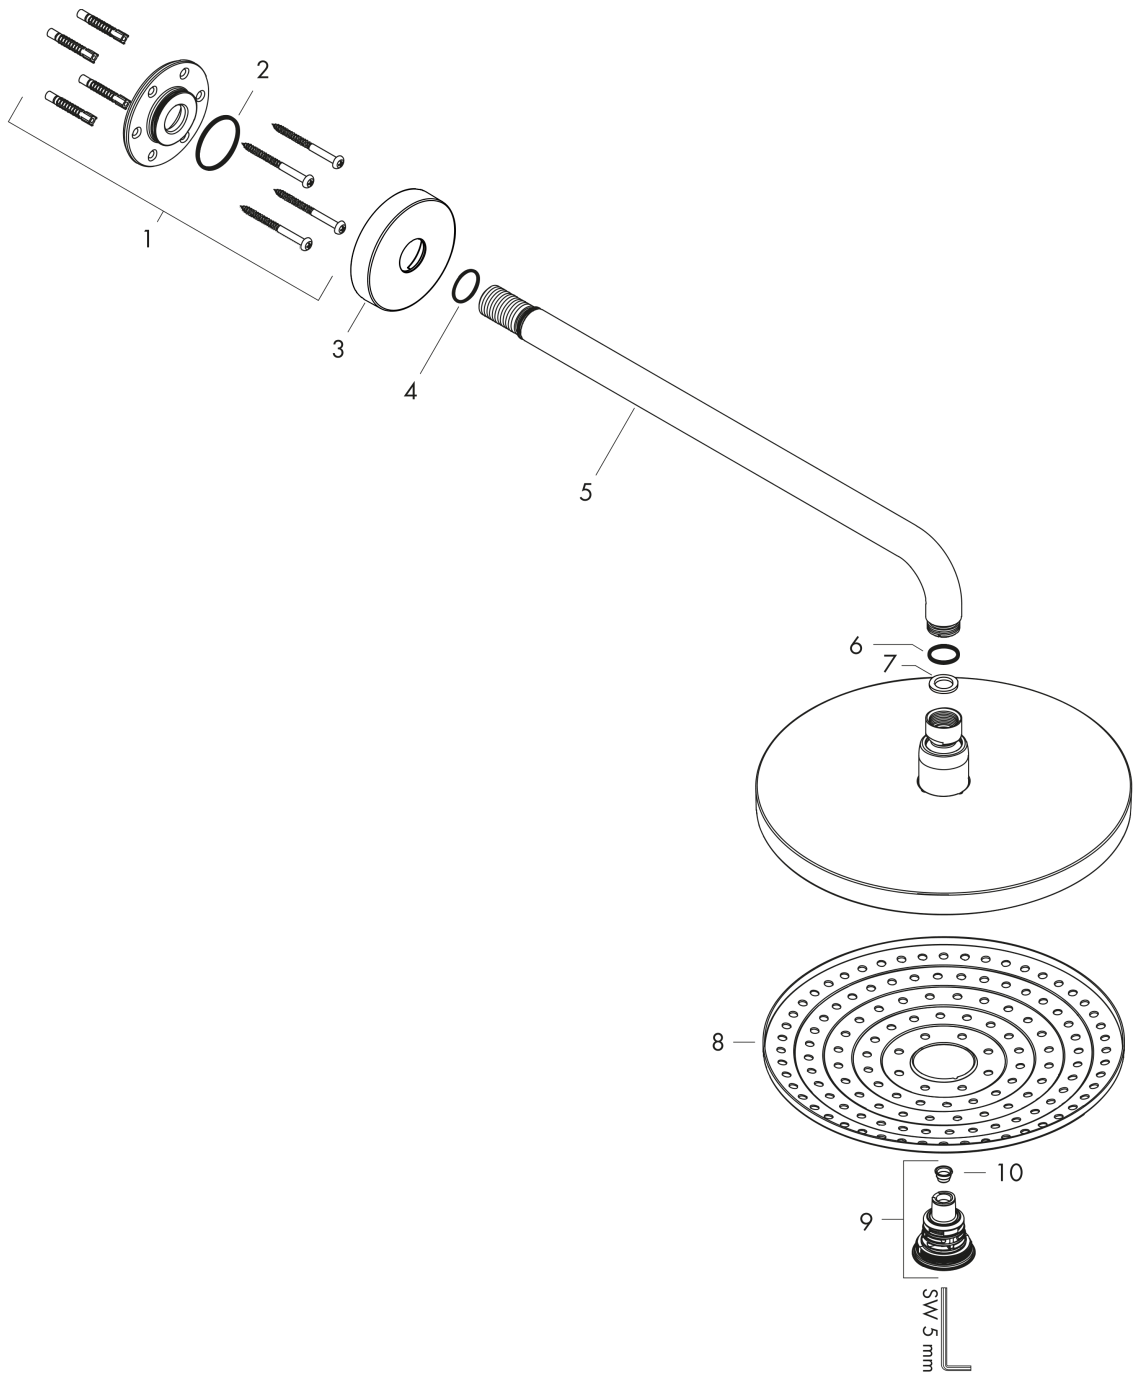

Raindance Select S

Overhead shower 300 2jet with shower arm

Surfaces: **White/Chrome** Article Number: **27378400**

Description

product features

- consists of: overhead shower, shower arm
- shower head size: 301 mm
- spray type: RainAir, Rain
- shower arm length: 390 mm
- ball-joint: overhead shower angle adjustable
- flow rate Rain spray (at 3 bar): 17 l/min
- flow rate RainAir spray (at 3 bar): 17 l/min
- Select button on overhead shower
- spray disc surface in two variants: chrome or white
- material spray disc: metal
- spray disc removable for cleaning
- installation: wall
- connection thread G 1/2
- connection dimension: DN15

Technology

Product image

Scale drawing

Raindance Select S

Overhead shower 300 2jet with shower arm

Surfaces: **White/Chrome** Article Number: **27378400**

Flowchart

The consumption was measured in combination with the appropriate fittings (thermostat/mixer/in-wall valve) to reflect actual application in practice.

Raindance Select S
Overhead shower 300 2jet with shower arm
 Surfaces: **White/Chrome** Article Number: **27378400**

Installation examples

Raindance Select S

Overhead shower 300 2jet with shower arm

Surfaces: **White/Chrome** Article Number: **27378400**

Exploded Drawing

Year of production: >02/18

Raindance Select S

Overhead shower 300 2jet with shower arm

Surfaces: **White/Chrome** Article Number: **27378400**

Spare part list

Year of production: >02/18

Pos.	Description	Article Number	Price	PU
1	mounting kit	95208000	-	1
2	O-ring 34x2	98383000	-	1
3	escutcheon Ø 80 mm	98940000	-	1
4	O-ring 20x1,5	98197000	-	1
5	shower arm	27446000	-	1
6	O-ring 16x2	98133000	-	1
7	seal	98058000	-	1
8	spray body	92292450	-	1
9	selector assy	98343000	-	1
10	filter	97735000	-	1