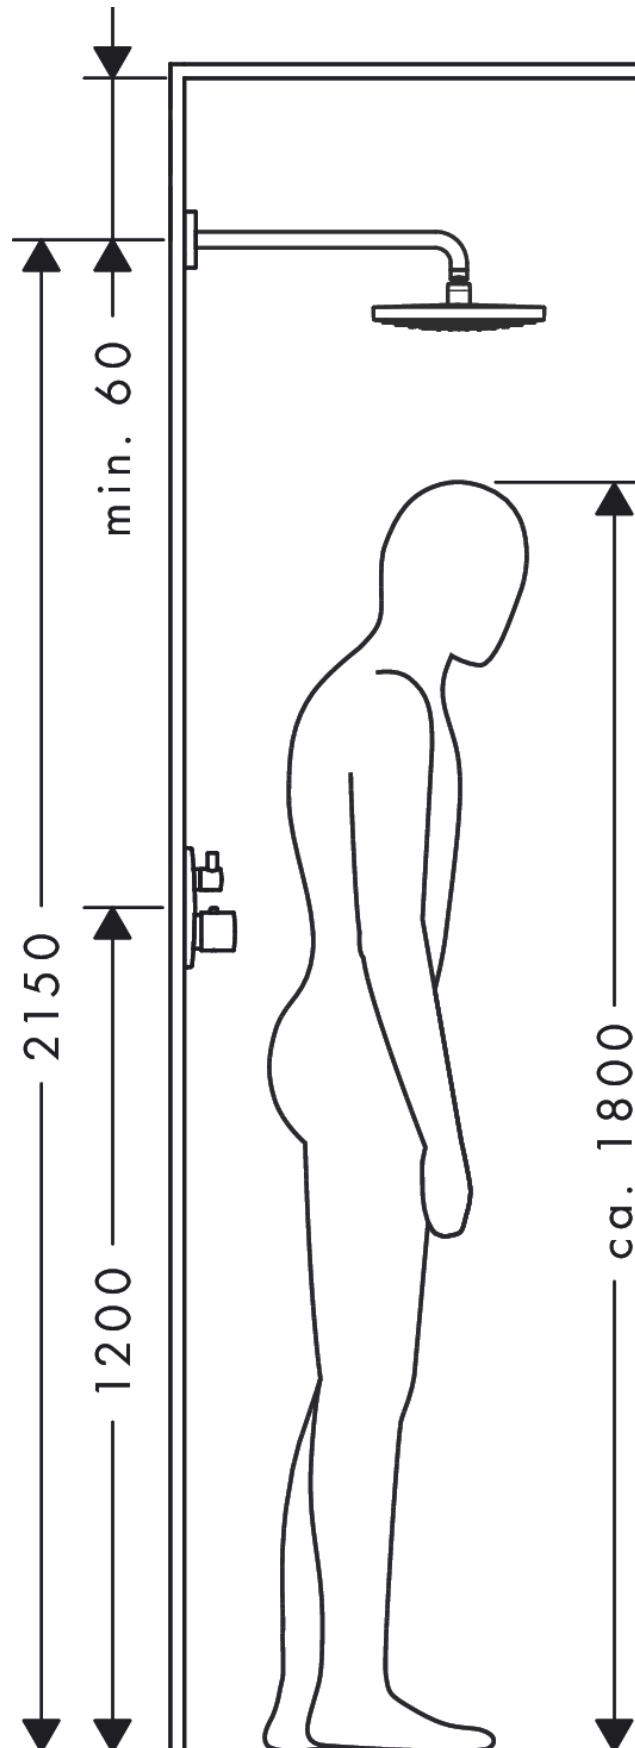

Raindance Select S

Overhead shower 300 2jet with shower arm

Surfaces: **White/Chrome** Article Number: **27378400**

Description

product features

- consists of: overhead shower, shower arm
- shower head size: 301 mm
- spray type: RainAir, Rain
- shower arm length: 390 mm
- ball-joint: overhead shower angle adjustable
- flow rate Rain spray (at 3 bar): 17 l/min
- flow rate RainAir spray (at 3 bar): 17 l/min
- Select button on overhead shower
- spray disc surface in two variants: chrome or white
- material spray disc: metal
- spray disc removable for cleaning
- installation: wall
- connection thread G 1/2
- connection dimension: DN15

Technology

Product image

Scale drawing

Raindance Select S

Overhead shower 300 2jet with shower arm

Surfaces: **White/Chrome** Article Number: **27378400**

Flowchart

The consumption was measured in combination with the appropriate fittings (thermostat/mixer/in-wall valve) to reflect actual application in practice.

Raindance Select S
Overhead shower 300 2jet with shower arm
 Surfaces: **White/Chrome** Article Number: **27378400**

Installation examples

Raindance Select S

Overhead shower 300 2jet with shower arm

Surfaces: **White/Chrome** Article Number: **27378400**

Exploded Drawing

Year of production: >02/18

Raindance Select S

Overhead shower 300 2jet with shower arm

Surfaces: **White/Chrome** Article Number: **27378400**

Spare part list

Year of production: >02/18

Pos.	Description	Article Number	Price	PU
1	mounting kit	95208000	-	1
2	O-ring 34x2	98383000	-	1
3	escutcheon Ø 80 mm	98940000	-	1
4	O-ring 20x1,5	98197000	-	1
5	shower arm	27446000	-	1
6	O-ring 16x2	98133000	-	1
7	seal	98058000	-	1
8	spray body	92292450	-	1
9	selector assy	98343000	-	1
10	filter	97735000	-	1