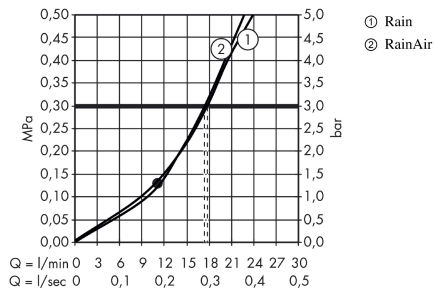

Raindance Select S

Overhead shower 300 2jet with shower arm

Surfaces: **Chrome** Article Number: **27378000**

Description

product features

- consists of: overhead shower, shower arm
- shower head size: 301 mm
- spray type: RainAir, Rain
- shower arm length: 390 mm
- ball-joint: overhead shower angle adjustable
- flow rate Rain spray (at 3 bar): 17 l/min
- flow rate RainAir spray (at 3 bar): 17 l/min
- Select button on overhead shower
- spray disc surface in two variants: chrome or white
- material spray disc: metal
- spray disc removable for cleaning
- installation: wall
- connection thread G 1/2
- connection dimension: DN15

Technology

Product image

Scale drawing

Raindance Select S

Overhead shower 300 2jet with shower arm

Surfaces: **Chrome** Article Number: **27378000**

Flowchart

The consumption was measured in combination with the appropriate fittings (thermostat/mixer/in-wall valve) to reflect actual application in practice.