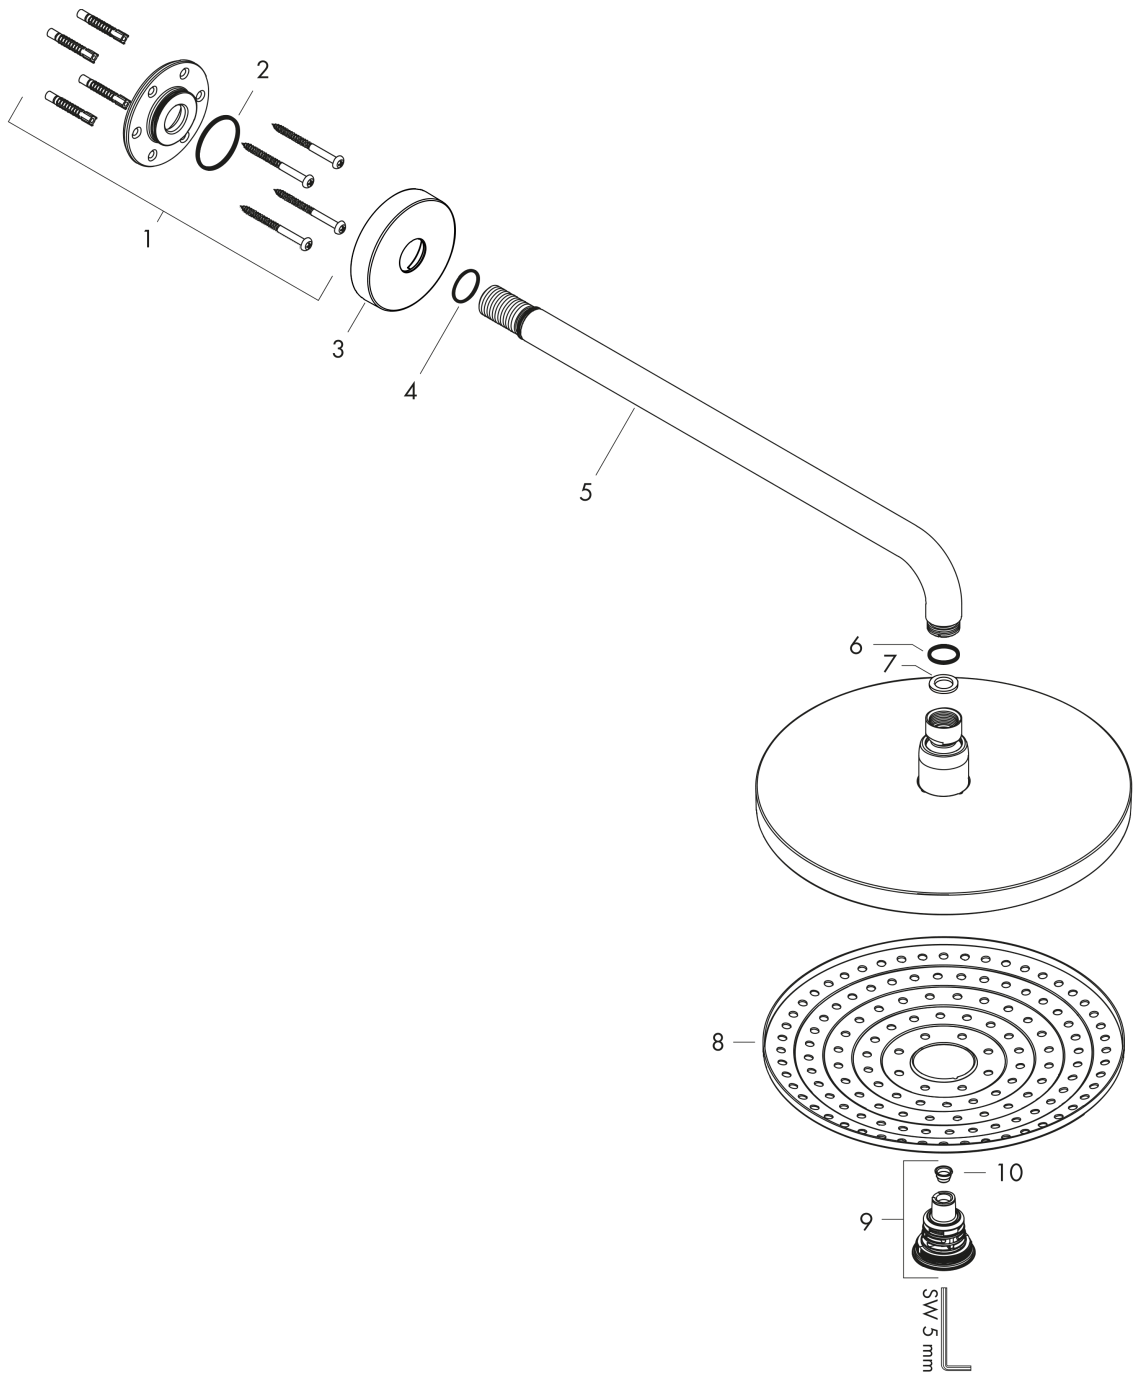

Raindance Select S

Overhead shower 300 2jet with shower arm

Surfaces: **Chrome** Article Number: **27378000**

Description

product features

- consists of: overhead shower, shower arm
- shower head size: 301 mm
- spray type: RainAir, Rain
- shower arm length: 390 mm
- ball-joint: overhead shower angle adjustable
- flow rate Rain spray (at 3 bar): 17 l/min
- flow rate RainAir spray (at 3 bar): 17 l/min
- Select button on overhead shower
- spray disc surface in two variants: chrome or white
- material spray disc: metal
- spray disc removable for cleaning
- installation: wall
- connection thread G 1/2
- connection dimension: DN15

Technology

Product image

Scale drawing

Raindance Select S

Overhead shower 300 2jet with shower arm

Surfaces: **Chrome** Article Number: **27378000**

Flowchart

The consumption was measured in combination with the appropriate fittings (thermostat/mixer/in-wall valve) to reflect actual application in practice.

Raindance Select S
Overhead shower 300 2jet with shower arm
 Surfaces: **Chrome** Article Number: **27378000**

Installation examples

Raindance Select S

Overhead shower 300 2jet with shower arm

Surfaces: **Chrome** Article Number: **27378000**

Exploded Drawing

Year of production: >02/18

Raindance Select S
Overhead shower 300 2jet with shower arm
 Surfaces: **Chrome** Article Number: **27378000**

Spare part list

Year of production: >02/18

Pos.	Description	Article Number	Price	PU
1	mounting kit	95208000	-	1
2	O-ring 34x2	98383000	-	1
3	escutcheon Ø 80 mm	98940000	-	1
4	O-ring 20x1,5	98197000	-	1
5	shower arm	27446000	-	1
6	O-ring 16x2	98133000	-	1
7	seal	98058000	-	1
8	spray body	92292000	-	1
9	selector assy	98343000	-	1
10	filter	97735000	-	1