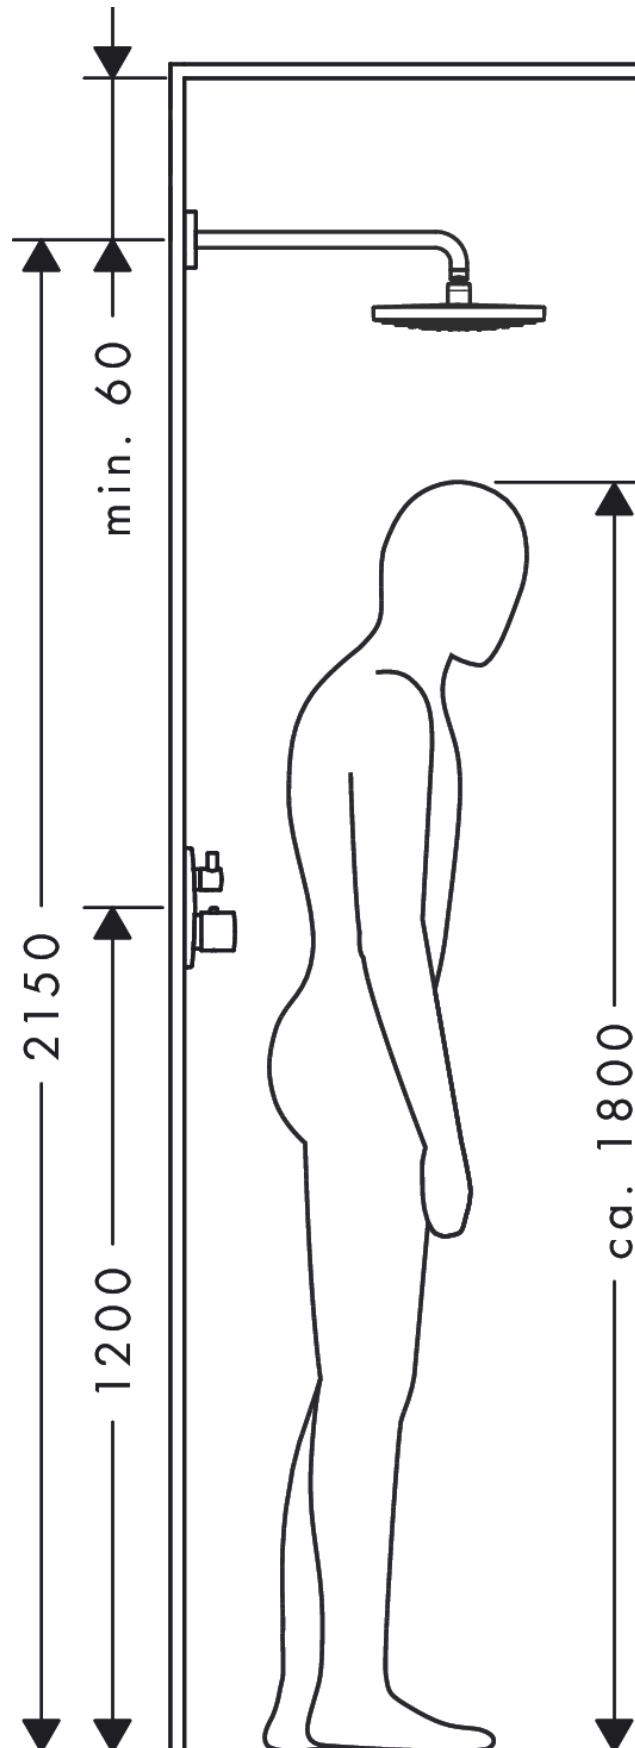

Raindance Select S

Overhead shower 300 2jet with shower arm

Surfaces: **Chrome** Article Number: **27378000**

Description

product features

- consists of: overhead shower, shower arm
- shower head size: 301 mm
- spray type: RainAir, Rain
- shower arm length: 390 mm
- ball-joint: overhead shower angle adjustable
- flow rate Rain spray (at 3 bar): 17 l/min
- flow rate RainAir spray (at 3 bar): 17 l/min
- Select button on overhead shower
- spray disc surface in two variants: chrome or white
- material spray disc: metal
- spray disc removable for cleaning
- installation: wall
- connection thread G 1/2
- connection dimension: DN15

Technology

Product image

Scale drawing

Raindance Select S

Overhead shower 300 2jet with shower arm

Surfaces: **Chrome** Article Number: **27378000**

Flowchart

The consumption was measured in combination with the appropriate fittings (thermostat/mixer/in-wall valve) to reflect actual application in practice.

Raindance Select S
Overhead shower 300 2jet with shower arm
 Surfaces: **Chrome** Article Number: **27378000**

Installation examples

Raindance Select S

Overhead shower 300 2jet with shower arm

Surfaces: **Chrome** Article Number: **27378000**

Exploded Drawing

Year of production: >02/18

Raindance Select S
Overhead shower 300 2jet with shower arm
 Surfaces: **Chrome** Article Number: **27378000**

Spare part list

Year of production: >02/18

Pos.	Description	Article Number	Price	PU
1	mounting kit	95208000	-	1
2	O-ring 34x2	98383000	-	1
3	escutcheon Ø 80 mm	98940000	-	1
4	O-ring 20x1,5	98197000	-	1
5	shower arm	27446000	-	1
6	O-ring 16x2	98133000	-	1
7	seal	98058000	-	1
8	spray body	92292000	-	1
9	selector assy	98343000	-	1
10	filter	97735000	-	1