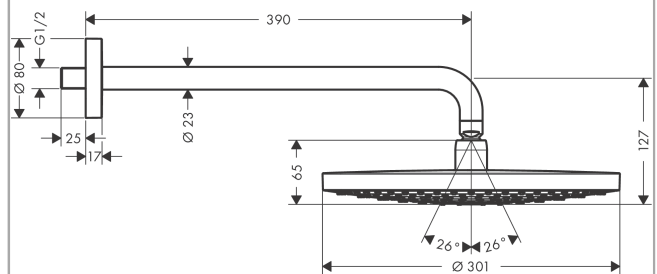

Raindance Select S

Overhead shower 300 2jet with shower arm

Surfaces: **Chrome** Article Number: **27378000**

Description

product features

- consists of: overhead shower, shower arm
- shower head size: 301 mm
- spray type: RainAir, Rain
- shower arm length: 390 mm
- ball-joint: overhead shower angle adjustable
- flow rate Rain spray (at 3 bar): 17 l/min
- flow rate RainAir spray (at 3 bar): 17 l/min
- Select button on overhead shower
- spray disc surface in two variants: chrome or white
- material spray disc: metal
- spray disc removable for cleaning
- installation: wall
- connection thread G 1/2
- connection dimension: DN15

Technology

Product image

Scale drawing

Raindance Select S

Overhead shower 300 2jet with shower arm

Surfaces: **Chrome** Article Number: **27378000**

Flowchart

The consumption was measured in combination with the appropriate fittings (thermostat/mixer/in-wall valve) to reflect actual application in practice.

Exploded Drawing

Year of production: >02/18

Raindance Select S
Overhead shower 300 2jet with shower arm
 Surfaces: **Chrome** Article Number: **27378000**

Spare part list

Year of production: >02/18

Pos.	Description	Article Number	Price	PU
1	mounting kit	95208000	-	1
2	O-ring 34x2	98383000	-	1
3	escutcheon Ø 80 mm	98940000	-	1
4	O-ring 20x1,5	98197000	-	1
5	shower arm	27446000	-	1
6	O-ring 16x2	98133000	-	1
7	seal	98058000	-	1
8	spray body	92292000	-	1
9	selector assy	98343000	-	1
10	filter	97735000	-	1