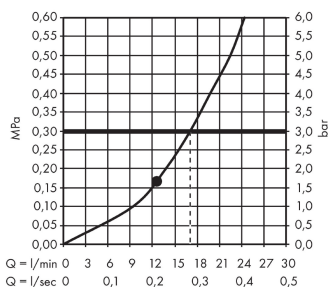

Raindance E

Overhead shower 300 1jet with shower arm

Surfaces: **Matt White** Article Number: **26238700**

Description

product features

- consists of: overhead shower, shower arm
- shower head size: 300 x 300 mm
- spray type: RainAir
- shower arm length: 390 mm
- ball-joint: overhead shower angle adjustable
- flow rate RainAir spray (at 3 bar): 17 l/min
- material spray disc: metal
- spray disc removable for cleaning
- installation: wall
- connection thread G ½
- connection dimension: DN15

Technology

Design awards

Product image

Scale drawing

Flowchart

The consumption was measured in combination with the appropriate fittings (thermostat/mixer/ in-wall valve) to reflect actual application in practice.