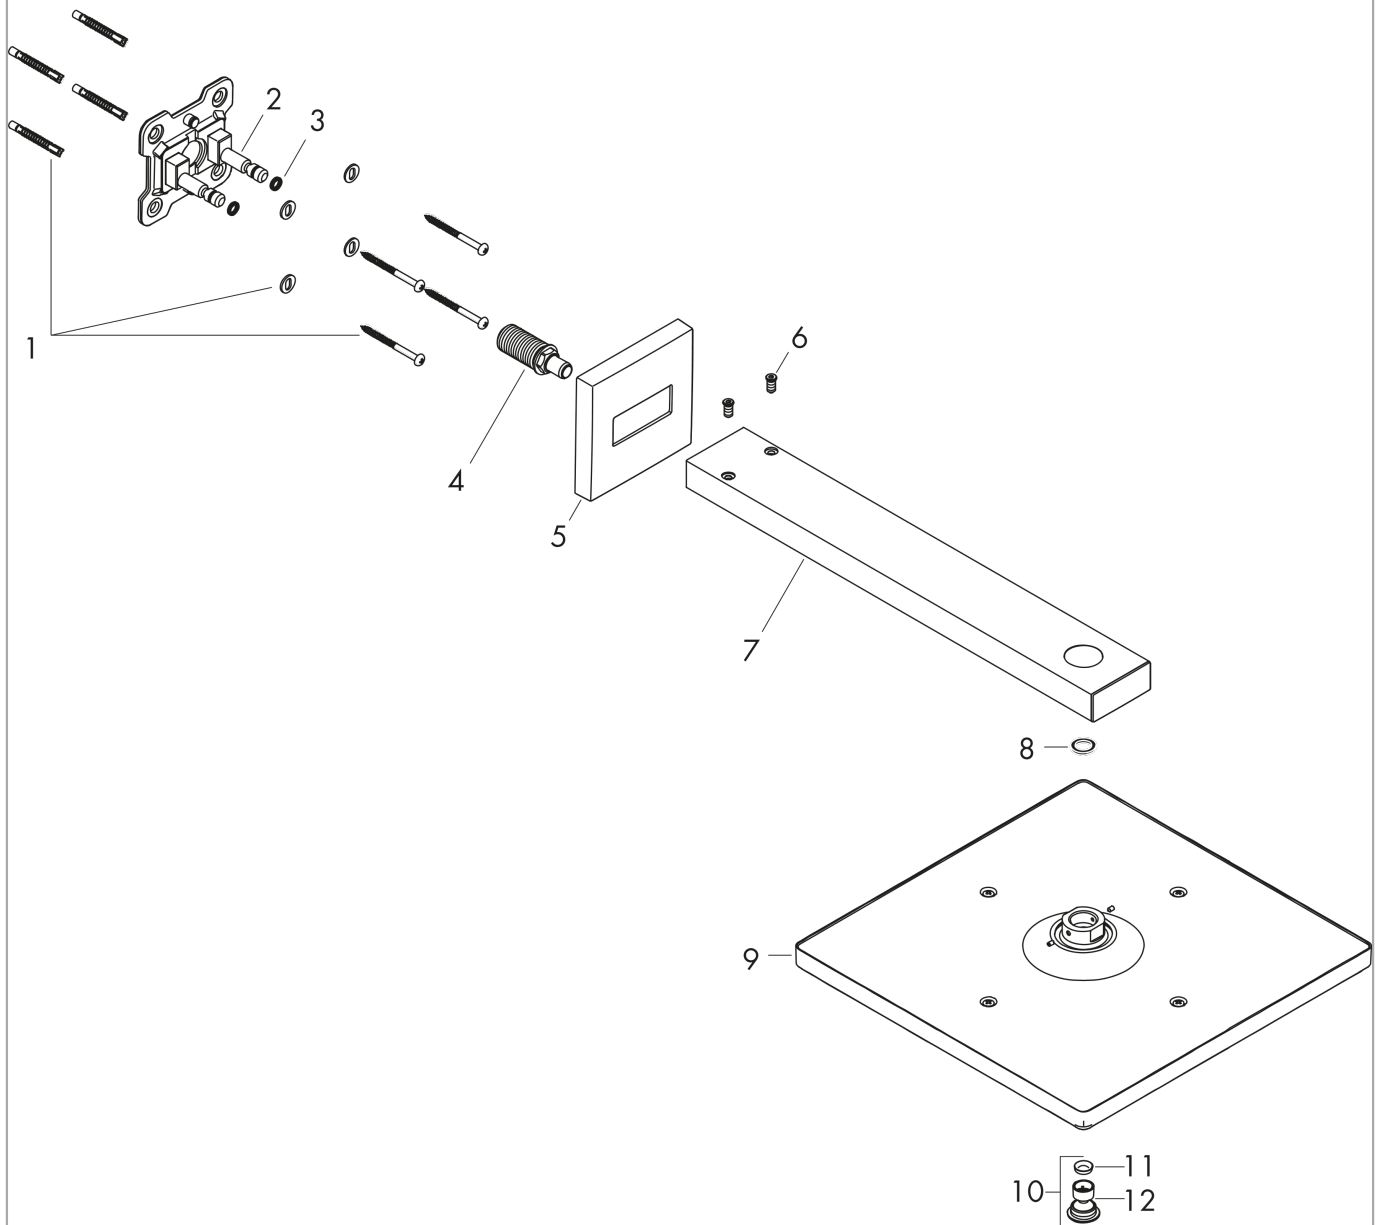

Raindance E

Overhead shower 300 1jet with shower arm

Surfaces: **Matt White** Article Number: **26238700**

Description

product features

- consists of: overhead shower, shower arm
- shower head size: 300 x 300 mm
- spray type: RainAir
- shower arm length: 390 mm
- ball-joint: overhead shower angle adjustable
- flow rate RainAir spray (at 3 bar): 17 l/min
- material spray disc: metal
- spray disc removable for cleaning
- installation: wall
- connection thread G ½
- connection dimension: DN15

Technology

Design awards

Product image

Scale drawing

Flowchart

The consumption was measured in combination with the appropriate fittings (thermostat/mixer/ in-wall valve) to reflect actual application in practice.

Raindance E

Overhead shower 300 1jet with shower arm

Surfaces: **Matt White** Article Number: **26238700**

Exploded Drawing

Year of production: >11/19

Raindance E

Overhead shower 300 1jet with shower arm

Surfaces: **Matt White** Article Number: **26238700**

Spare part list

Year of production: >11/19

Pos.	Description	Article Number	Price	PU
1	mounting set	96179000	-	1
2	wall flange	93441000	-	1
3	O-ring 6x2	98458000	-	1
4	connecting thread	93416000	-	1
5	escutcheon	93126700	-	1
6	screw	93431000	-	1
7	shower arm	93221700	-	1
8	seal	98058000	-	1
9	head shower	93230700	-	-
10	air jet	93127000	-	1
11	filter	93128000	-	1
12	O-ring 15x2	98163000	-	1