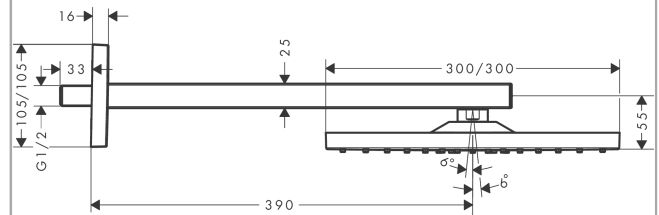

Raindance E

Overhead shower 300 1jet with shower arm

Surfaces: **Matt White** Article Number: **26238700**

Description

product features

- consists of: overhead shower, shower arm
- shower head size: 300 x 300 mm
- spray type: RainAir
- shower arm length: 390 mm
- ball-joint: overhead shower angle adjustable
- flow rate RainAir spray (at 3 bar): 17 l/min
- material spray disc: metal
- spray disc removable for cleaning
- installation: wall
- connection thread G ½
- connection dimension: DN15

Technology

Design awards

Product image

Scale drawing

Flowchart

The consumption was measured in combination with the appropriate fittings (thermostat/mixer/ in-wall valve) to reflect actual application in practice.