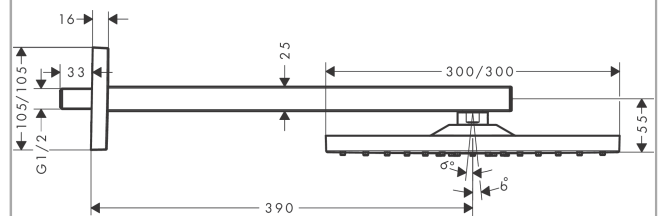

Raindance E

Overhead shower 300 1jet with shower arm

Surfaces: **Matt Black** Article Number: **26238670**

Description

product features

- consists of: overhead shower, shower arm
- shower head size: 300 x 300 mm
- spray type: RainAir
- shower arm length: 390 mm
- ball-joint: overhead shower angle adjustable
- flow rate RainAir spray (at 3 bar): 17 l/min
- material spray disc: metal
- spray disc removable for cleaning
- installation: wall
- connection thread G 1/2
- connection dimension: DN15

Technology

Design awards

Product image

Scale drawing

Flowchart

The consumption was measured in combination with the appropriate fittings (thermostat/mixer/ in-wall valve) to reflect actual application in practice.