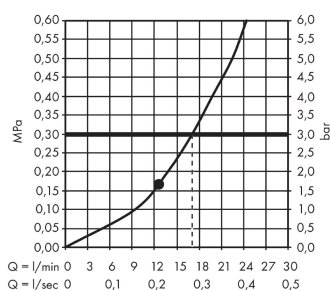

Raindance E

Overhead shower 300 1jet with shower arm

Surfaces: **Matt Black** Article Number: **26238670**

Description

product features

- consists of: overhead shower, shower arm
- shower head size: 300 x 300 mm
- spray type: RainAir
- shower arm length: 390 mm
- ball-joint: overhead shower angle adjustable
- flow rate RainAir spray (at 3 bar): 17 l/min
- material spray disc: metal
- spray disc removable for cleaning
- installation: wall
- connection thread G 1/2
- connection dimension: DN15

Technology

Design awards

Product image

Scale drawing

Flowchart

The consumption was measured in combination with the appropriate fittings (thermostat/mixer/ in-wall valve) to reflect actual application in practice.