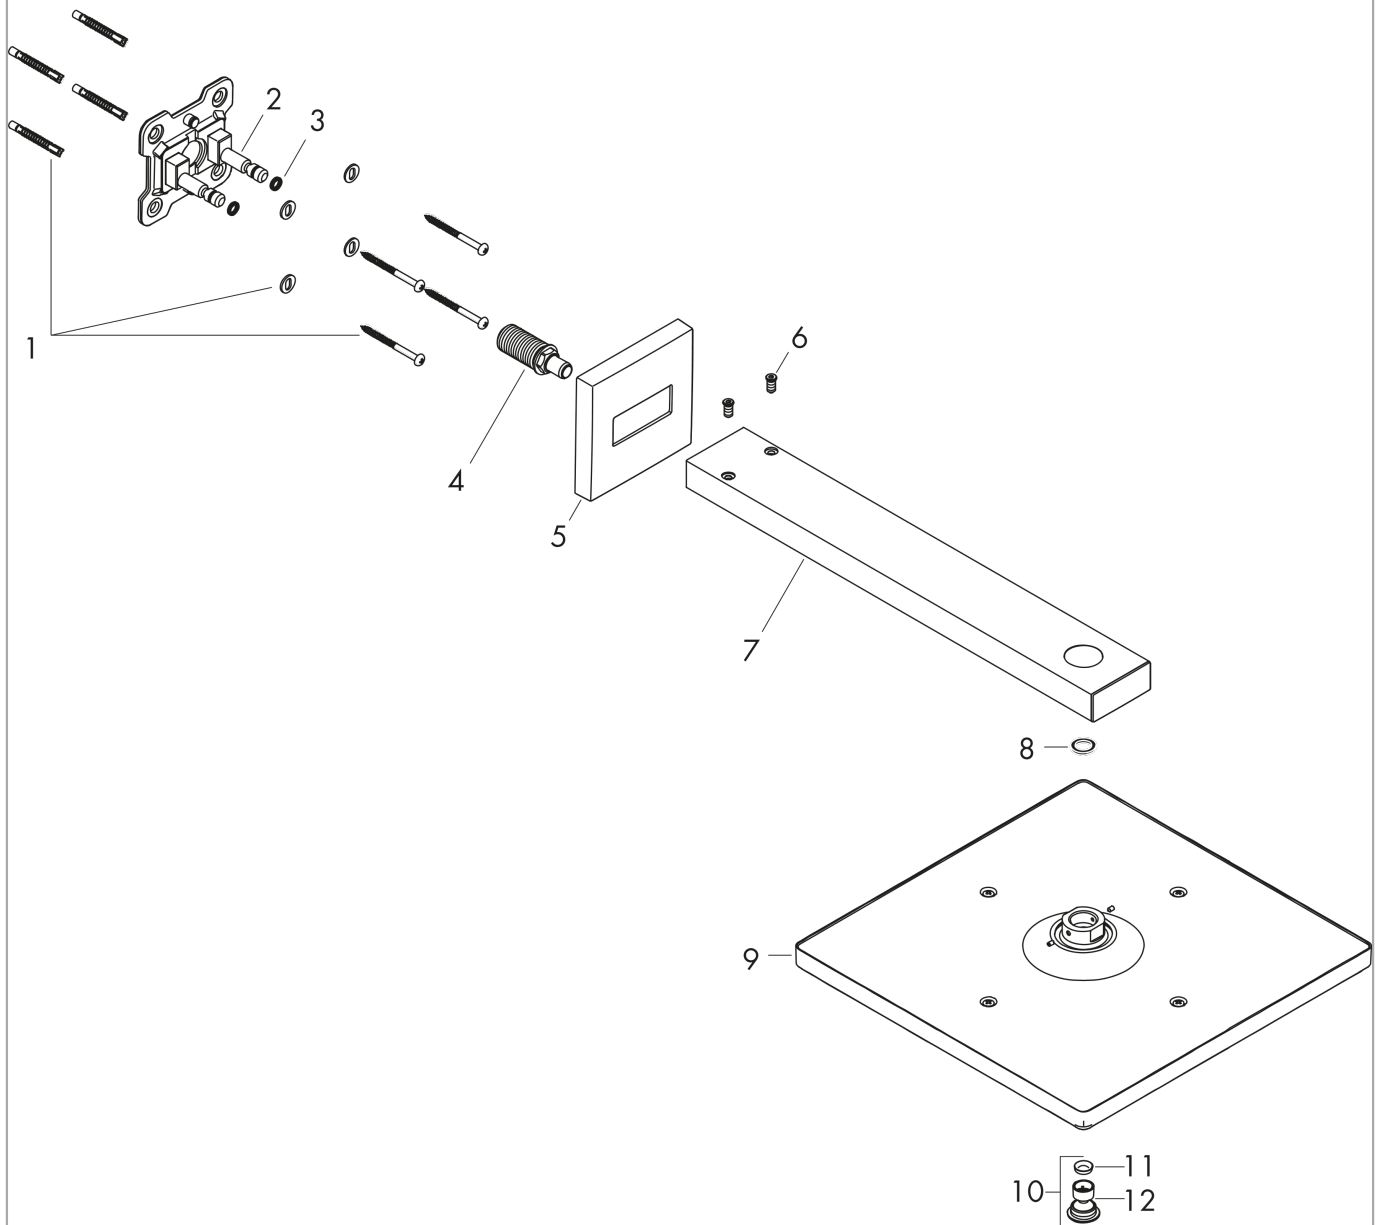

Raindance E

Overhead shower 300 1jet with shower arm

Surfaces: **Matt Black** Article Number: **26238670**

Description

product features

- consists of: overhead shower, shower arm
- shower head size: 300 x 300 mm
- spray type: RainAir
- shower arm length: 390 mm
- ball-joint: overhead shower angle adjustable
- flow rate RainAir spray (at 3 bar): 17 l/min
- material spray disc: metal
- spray disc removable for cleaning
- installation: wall
- connection thread G 1/2
- connection dimension: DN15

Technology

Design awards

Product image

Scale drawing

Flowchart

The consumption was measured in combination with the appropriate fittings (thermostat/mixer/ in-wall valve) to reflect actual application in practice.

Raindance E

Overhead shower 300 1jet with shower arm

Surfaces: **Matt Black** Article Number: **26238670**

Exploded Drawing

Year of production: >07/19

Raindance E

Overhead shower 300 1jet with shower arm

Surfaces: **Matt Black** Article Number: **26238670**

Spare part list

Year of production: >07/19

Pos.	Description	Article Number	Price	PU
1	mounting set	96179000	-	1
2	wall flange	93441000	-	1
3	O-ring 6x2	98458000	-	1
4	connecting thread	93416000	-	1
5	escutcheon	93126670	-	1
6	screw	93431000	-	1
7	shower arm	93221670	-	1
8	seal	98058000	-	1
9	head shower	93230670	-	1
10	air jet	93127670	-	-
11	filter	93128000	-	1
12	O-ring 15x2	98163000	-	1