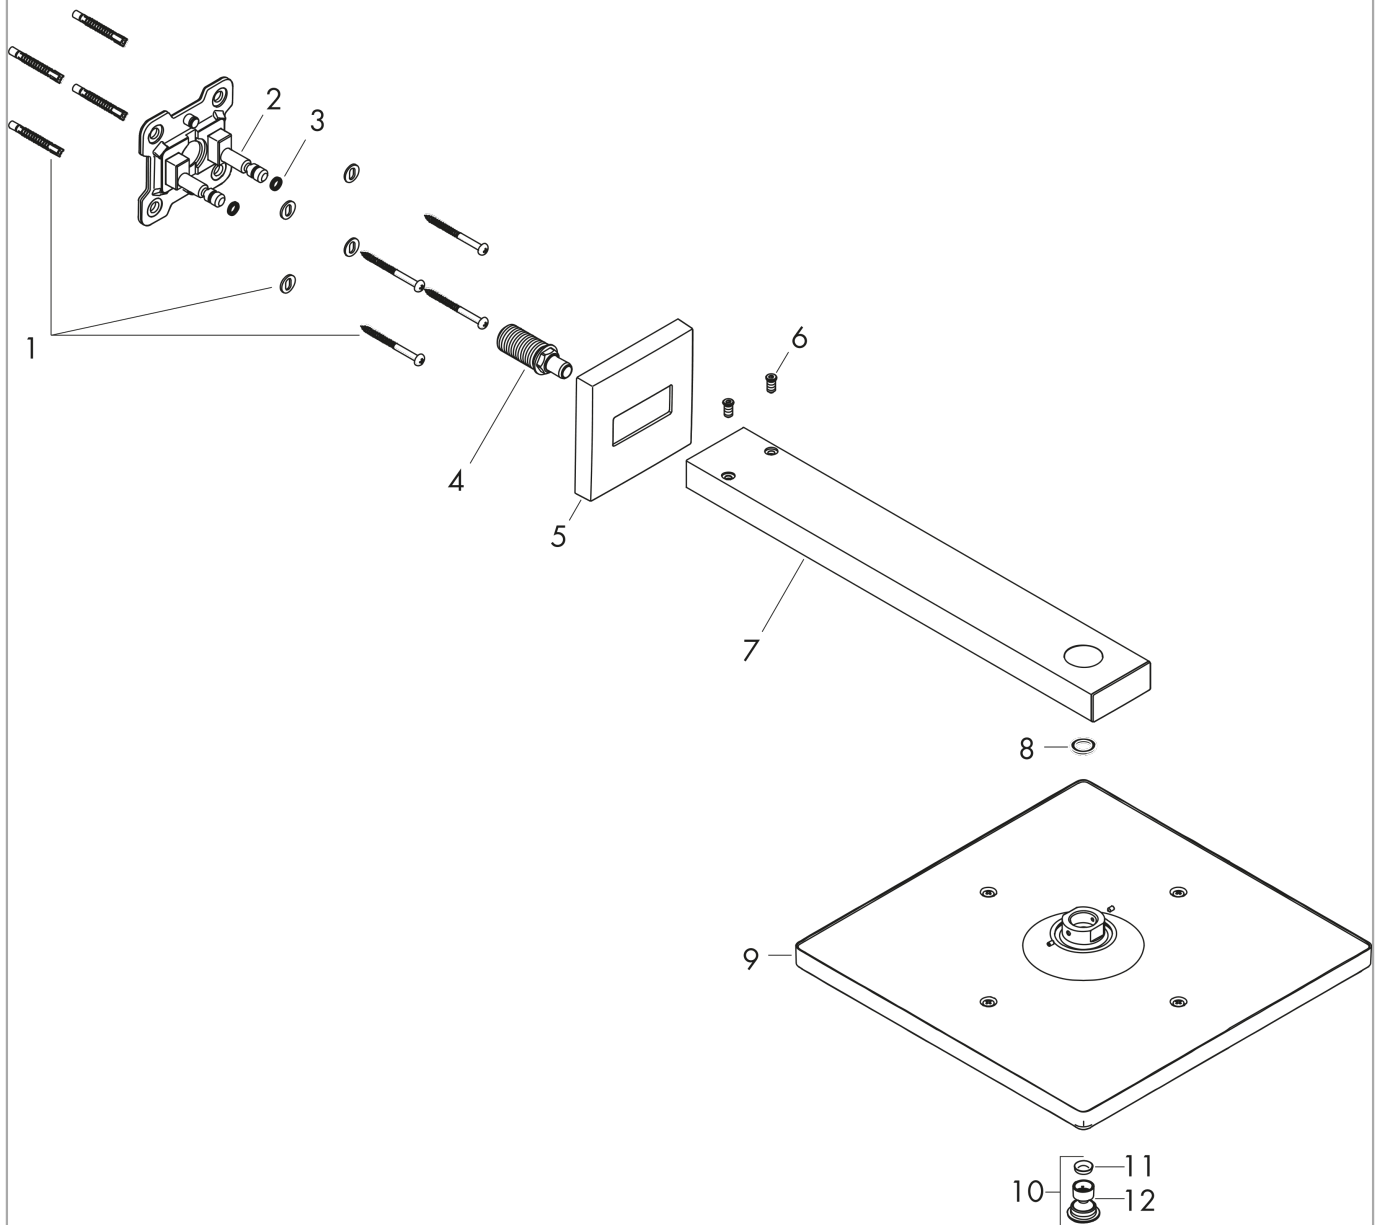

Raindance E

Overhead shower 300 1jet with shower arm

Surfaces: **Polished Gold Optic** Article Number: **26238990**

Description

product features

- consists of: overhead shower, shower arm
- shower head size: 300 x 300 mm
- spray type: RainAir
- shower arm length: 390 mm
- ball-joint: overhead shower angle adjustable
- flow rate RainAir spray (at 3 bar): 17 l/min
- material spray disc: metal
- spray disc removable for cleaning
- installation: wall
- connection thread G ½
- connection dimension: DN15

Technology

Design awards

Product image

Scale drawing

Flowchart

The consumption was measured in combination with the appropriate fittings (thermostat/mixer/ in-wall valve) to reflect actual application in practice.

Raindance E

Overhead shower 300 1jet with shower arm

Surfaces: **Polished Gold Optic** Article Number: **26238990**

Exploded Drawing

Year of production: >07/19

Raindance E

Overhead shower 300 1jet with shower arm

Surfaces: **Polished Gold Optic** Article Number: **26238990**

Spare part list

Year of production: >07/19

Pos.	Description	Article Number	Price	PU
1	mounting set	96179000	-	1
2	wall flange	93441000	-	1
3	O-ring 6x2	98458000	-	1
4	connecting thread	93416000	-	1
5	escutcheon	93126990	-	1
6	screw	93431000	-	1
7	shower arm	93221990	-	1
8	seal	98058000	-	1
9	head shower	93230990	-	1
10	air jet	93127990	-	1
11	filter	93128000	-	1
12	O-ring 15x2	98163000	-	1