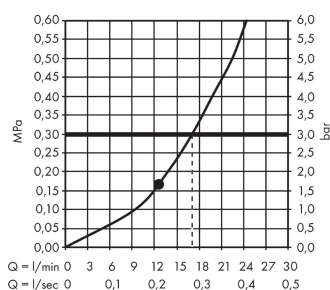

Raindance E

Overhead shower 300 1jet with shower arm

Surfaces: **Polished Gold Optic** Article Number: **26238990**

Description

product features

- consists of: overhead shower, shower arm
- shower head size: 300 x 300 mm
- spray type: RainAir
- shower arm length: 390 mm
- ball-joint: overhead shower angle adjustable
- flow rate RainAir spray (at 3 bar): 17 l/min
- material spray disc: metal
- spray disc removable for cleaning
- installation: wall
- connection thread G ½
- connection dimension: DN15

Technology

Design awards

Product image

Scale drawing

Flowchart

The consumption was measured in combination with the appropriate fittings (thermostat/mixer/ in-wall valve) to reflect actual application in practice.