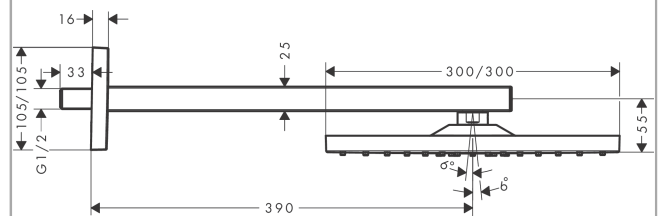

Raindance E

Overhead shower 300 1jet with shower arm

Surfaces: **Polished Gold Optic** Article Number: **26238990**

Description

product features

- consists of: overhead shower, shower arm
- shower head size: 300 x 300 mm
- spray type: RainAir
- shower arm length: 390 mm
- ball-joint: overhead shower angle adjustable
- flow rate RainAir spray (at 3 bar): 17 l/min
- material spray disc: metal
- spray disc removable for cleaning
- installation: wall
- connection thread G ½
- connection dimension: DN15

Technology

Design awards

Product image

Scale drawing

Flowchart

The consumption was measured in combination with the appropriate fittings (thermostat/mixer/ in-wall valve) to reflect actual application in practice.

Raindance E

Overhead shower 300 1jet with shower arm

Surfaces: **Polished Gold Optic** Article Number: **26238990**

Exploded Drawing

Year of production: >07/19

Raindance E

Overhead shower 300 1jet with shower arm

Surfaces: **Polished Gold Optic** Article Number: **26238990**

Spare part list

Year of production: >07/19

Pos.	Description	Article Number	Price	PU
1	mounting set	96179000	-	1
2	wall flange	93441000	-	1
3	O-ring 6x2	98458000	-	1
4	connecting thread	93416000	-	1
5	escutcheon	93126990	-	1
6	screw	93431000	-	1
7	shower arm	93221990	-	1
8	seal	98058000	-	1
9	head shower	93230990	-	1
10	air jet	93127990	-	1
11	filter	93128000	-	1
12	O-ring 15x2	98163000	-	1