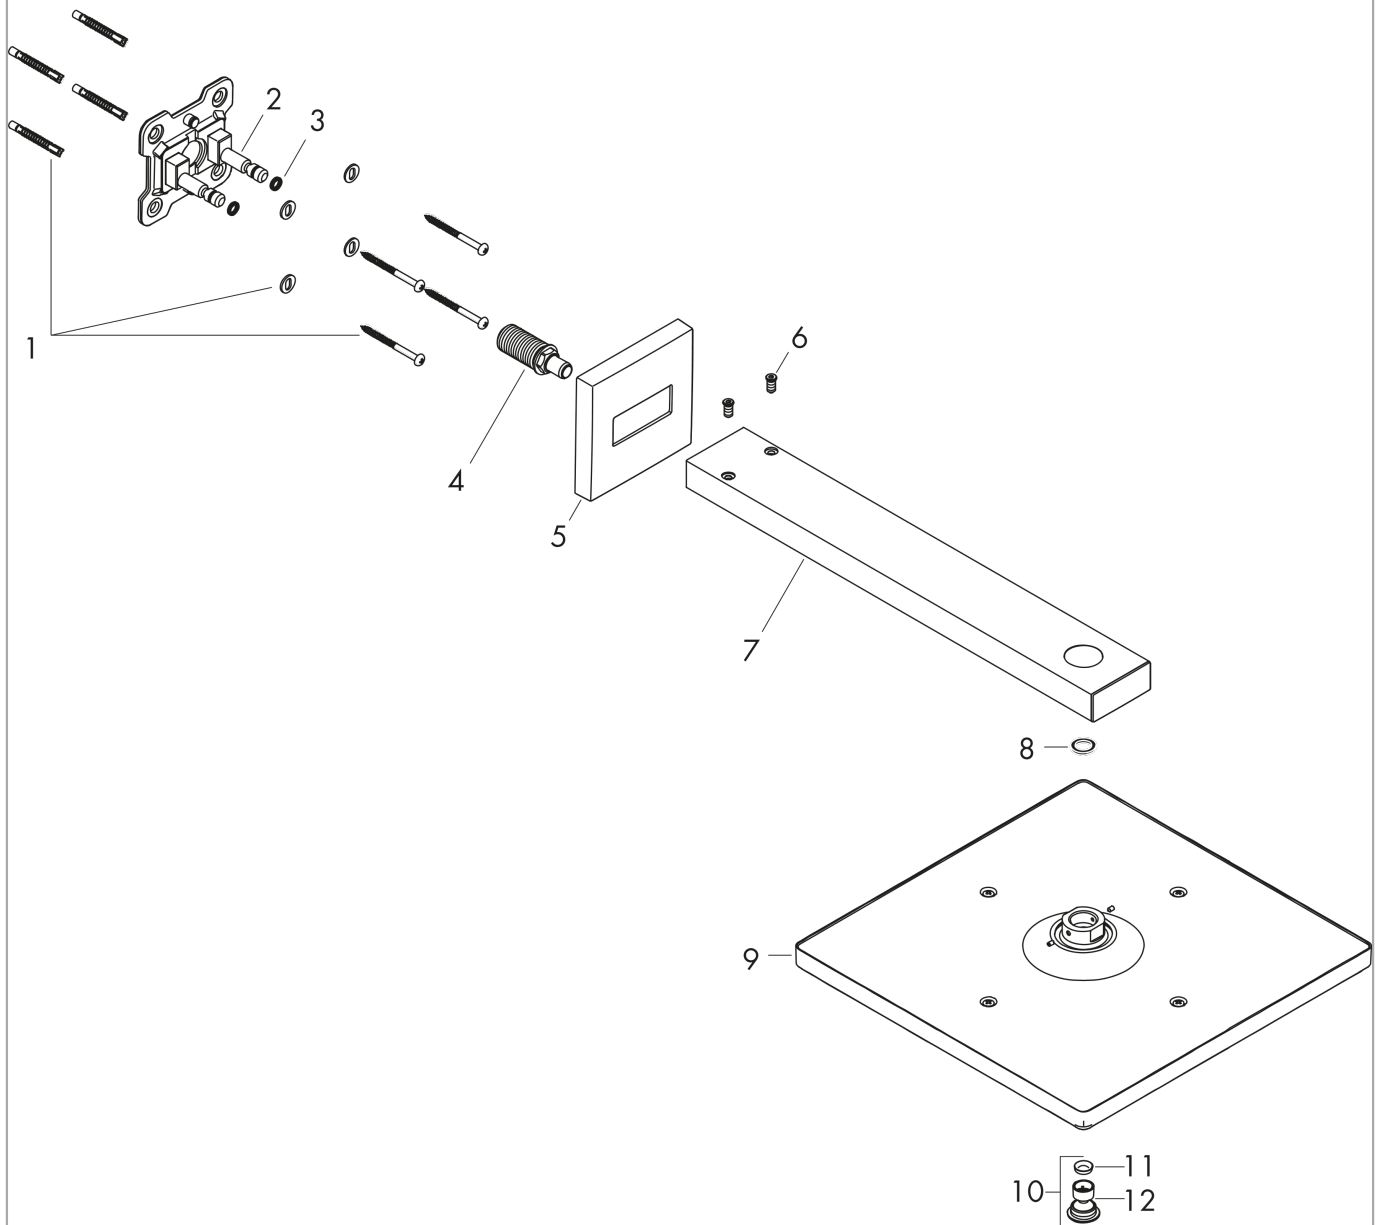

Raindance E

Overhead shower 300 1jet with shower arm

Surfaces: **Brushed Black Chrome** Article Number: **26238340**

Description

product features

- consists of: overhead shower, shower arm
- shower head size: 300 x 300 mm
- spray type: RainAir
- shower arm length: 390 mm
- ball-joint: overhead shower angle adjustable
- flow rate RainAir spray (at 3 bar): 17 l/min
- material spray disc: metal
- spray disc removable for cleaning
- installation: wall
- connection thread G ½
- connection dimension: DN15

Technology

Design awards

Product image

Scale drawing

Flowchart

The consumption was measured in combination with the appropriate fittings (thermostat/mixer/ in-wall valve) to reflect actual application in practice.

Raindance E

Overhead shower 300 1jet with shower arm

Surfaces: **Brushed Black Chrome** Article Number: **26238340**

Exploded Drawing

Year of production: >11/19

Raindance E

Overhead shower 300 1jet with shower arm

Surfaces: **Brushed Black Chrome** Article Number: **26238340**

Spare part list

Year of production: >11/19

Pos.	Description	Article Number	Price	PU
1	mounting set	96179000	-	1
2	wall flange	93441000	-	1
3	O-ring 6x2	98458000	-	1
4	connecting thread	93416000	-	1
5	escutcheon	93126340	-	1
6	screw	93431000	-	1
7	shower arm	93221340	-	1
8	seal	98058000	-	1
9	head shower	93230340	-	1
10	air jet	93127340	-	1
11	filter	93128000	-	1
12	O-ring 15x2	98163000	-	1