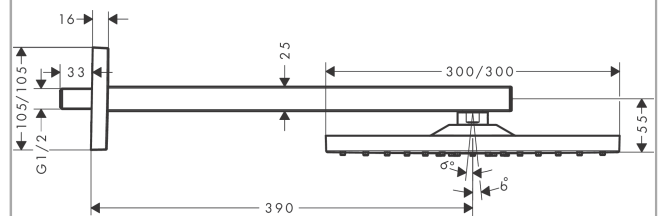

Raindance E

Overhead shower 300 1jet with shower arm

Surfaces: **Brushed Black Chrome** Article Number: **26238340**

Description

product features

- consists of: overhead shower, shower arm
- shower head size: 300 x 300 mm
- spray type: RainAir
- shower arm length: 390 mm
- ball-joint: overhead shower angle adjustable
- flow rate RainAir spray (at 3 bar): 17 l/min
- material spray disc: metal
- spray disc removable for cleaning
- installation: wall
- connection thread G ½
- connection dimension: DN15

Technology

Design awards

Product image

Scale drawing

Flowchart

The consumption was measured in combination with the appropriate fittings (thermostat/mixer/ in-wall valve) to reflect actual application in practice.

Raindance E

Overhead shower 300 1jet with shower arm

Surfaces: **Brushed Black Chrome** Article Number: **26238340**

Exploded Drawing

Year of production: >11/19

Raindance E

Overhead shower 300 1jet with shower arm

Surfaces: **Brushed Black Chrome** Article Number: **26238340**

Spare part list

Year of production: >11/19

Pos.	Description	Article Number	Price	PU
1	mounting set	96179000	-	1
2	wall flange	93441000	-	1
3	O-ring 6x2	98458000	-	1
4	connecting thread	93416000	-	1
5	escutcheon	93126340	-	1
6	screw	93431000	-	1
7	shower arm	93221340	-	1
8	seal	98058000	-	1
9	head shower	93230340	-	1
10	air jet	93127340	-	1
11	filter	93128000	-	1
12	O-ring 15x2	98163000	-	1