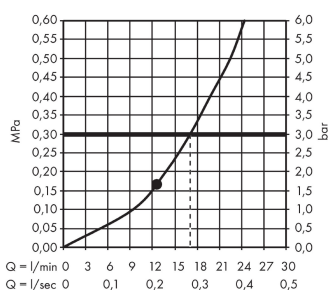

Raindance E

Overhead shower 300 1jet with shower arm

Surfaces: **Brushed Black Chrome** Article Number: **26238340**

Description

product features

- consists of: overhead shower, shower arm
- shower head size: 300 x 300 mm
- spray type: RainAir
- shower arm length: 390 mm
- ball-joint: overhead shower angle adjustable
- flow rate RainAir spray (at 3 bar): 17 l/min
- material spray disc: metal
- spray disc removable for cleaning
- installation: wall
- connection thread G ½
- connection dimension: DN15

Technology

Design awards

Product image

Scale drawing

Flowchart

The consumption was measured in combination with the appropriate fittings (thermostat/mixer/ in-wall valve) to reflect actual application in practice.