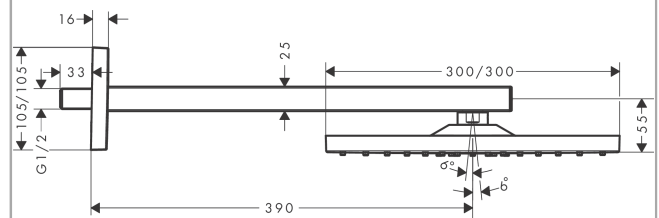

Raindance E

Overhead shower 300 1jet with shower arm

Surfaces: **Brushed Bronze** Article Number: **26238140**

Description

product features

- consists of: overhead shower, shower arm
- shower head size: 300 x 300 mm
- spray type: RainAir
- shower arm length: 390 mm
- ball-joint: overhead shower angle adjustable
- flow rate RainAir spray (at 3 bar): 17 l/min
- material spray disc: metal
- spray disc removable for cleaning
- installation: wall
- connection thread G 1/2
- connection dimension: DN15

Technology

Design awards

Product image

Scale drawing

Flowchart

The consumption was measured in combination with the appropriate fittings (thermostat/mixer/ in-wall valve) to reflect actual application in practice.

Surfaces: **Brushed Bronze** Article Number: **26238140**

Spare part list

Year of production: >07/19

Pos.	Description	Article Number	Price	PU
1	mounting set	96179000	-	1
2	wall flange	93441000	-	1
3	O-ring 6x2	98458000	-	1
4	connecting thread	93416000	-	1
5	escutcheon	93126140	-	1
6	screw	93431000	-	1
7	shower arm	93221140	-	1
8	seal	98058000	-	1
9	head shower	93230140	-	1
10	air jet	93127140	-	1
11	filter	93128000	-	1
12	O-ring 15x2	98163000	-	1