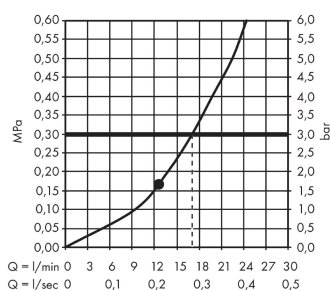

Raindance E

Overhead shower 300 1jet with shower arm

Surfaces: **Brushed Bronze** Article Number: **26238140**

Description

product features

- consists of: overhead shower, shower arm
- shower head size: 300 x 300 mm
- spray type: RainAir
- shower arm length: 390 mm
- ball-joint: overhead shower angle adjustable
- flow rate RainAir spray (at 3 bar): 17 l/min
- material spray disc: metal
- spray disc removable for cleaning
- installation: wall
- connection thread G 1/2
- connection dimension: DN15

Technology

Design awards

Product image

Scale drawing

Flowchart

The consumption was measured in combination with the appropriate fittings (thermostat/mixer/ in-wall valve) to reflect actual application in practice.