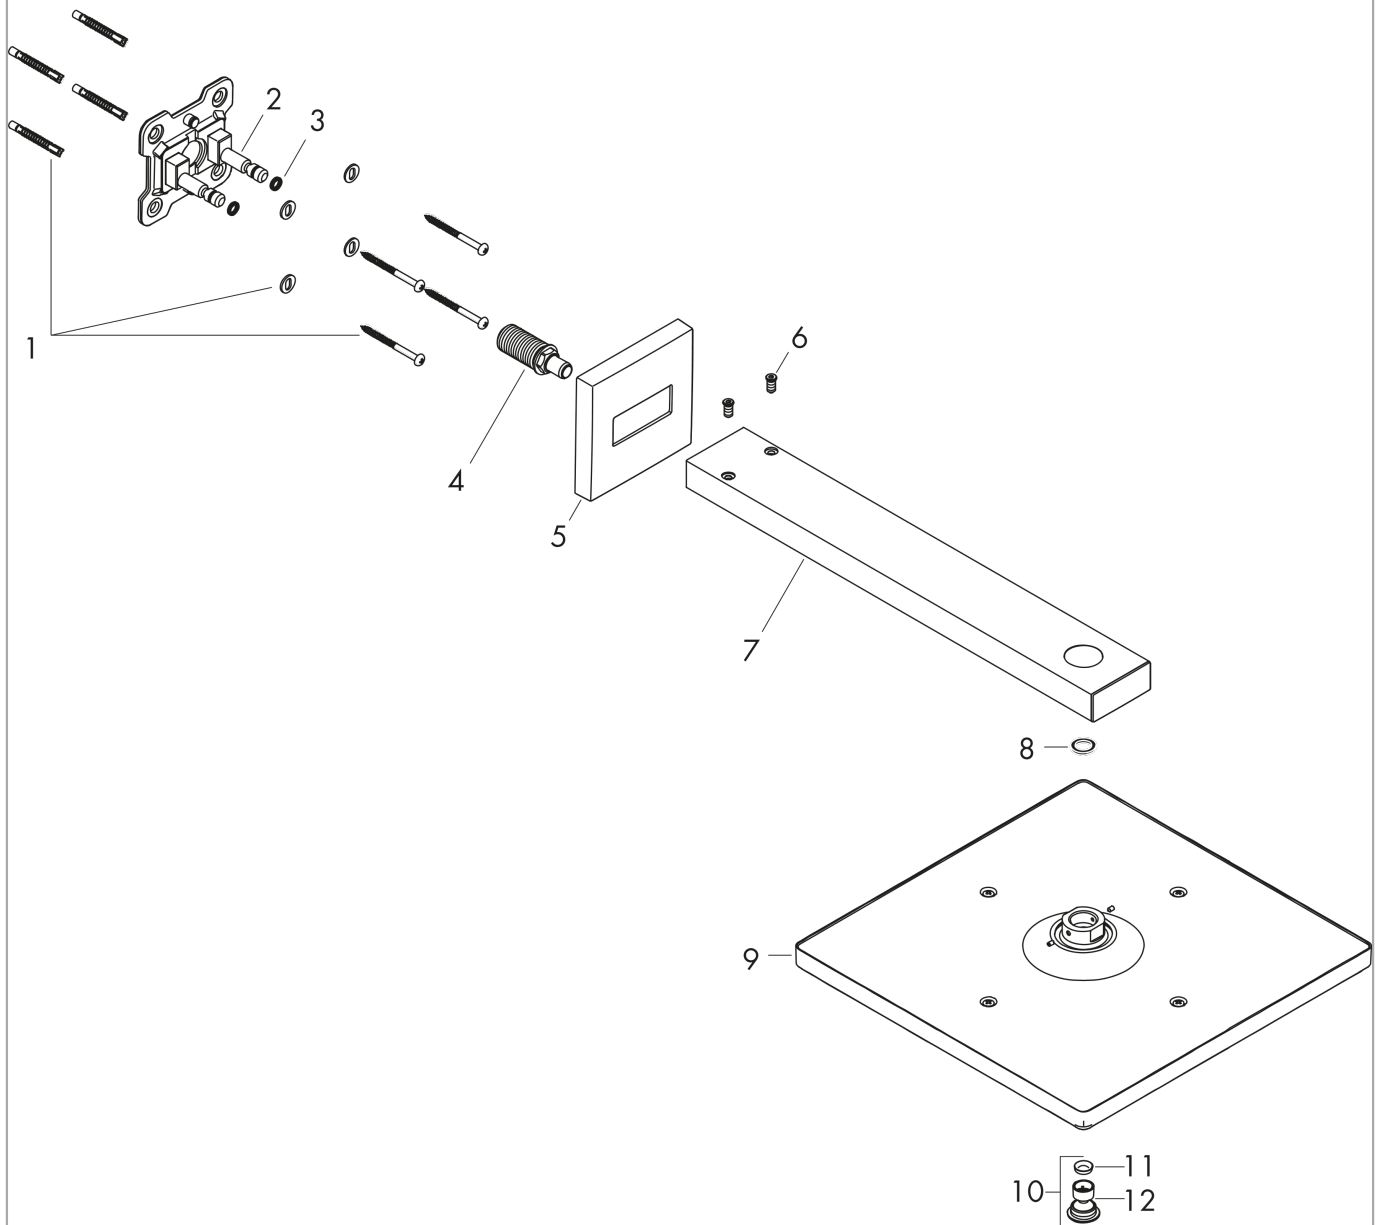

Raindance E

Overhead shower 300 1jet with shower arm

Surfaces: **Brushed Bronze** Article Number: **26238140**

Description

product features

- consists of: overhead shower, shower arm
- shower head size: 300 x 300 mm
- spray type: RainAir
- shower arm length: 390 mm
- ball-joint: overhead shower angle adjustable
- flow rate RainAir spray (at 3 bar): 17 l/min
- material spray disc: metal
- spray disc removable for cleaning
- installation: wall
- connection thread G 1/2
- connection dimension: DN15

Technology

Design awards

Product image

Scale drawing

Flowchart

The consumption was measured in combination with the appropriate fittings (thermostat/mixer/ in-wall valve) to reflect actual application in practice.

Raindance E

Overhead shower 300 1jet with shower arm

Surfaces: **Brushed Bronze** Article Number: **26238140**

Exploded Drawing

Year of production: >07/19

Raindance E

Overhead shower 300 1jet with shower arm

Surfaces: **Brushed Bronze** Article Number: **26238140**

Spare part list

Year of production: >07/19

Pos.	Description	Article Number	Price	PU
1	mounting set	96179000	-	1
2	wall flange	93441000	-	1
3	O-ring 6x2	98458000	-	1
4	connecting thread	93416000	-	1
5	escutcheon	93126140	-	1
6	screw	93431000	-	1
7	shower arm	93221140	-	1
8	seal	98058000	-	1
9	head shower	93230140	-	1
10	air jet	93127140	-	1
11	filter	93128000	-	1
12	O-ring 15x2	98163000	-	1