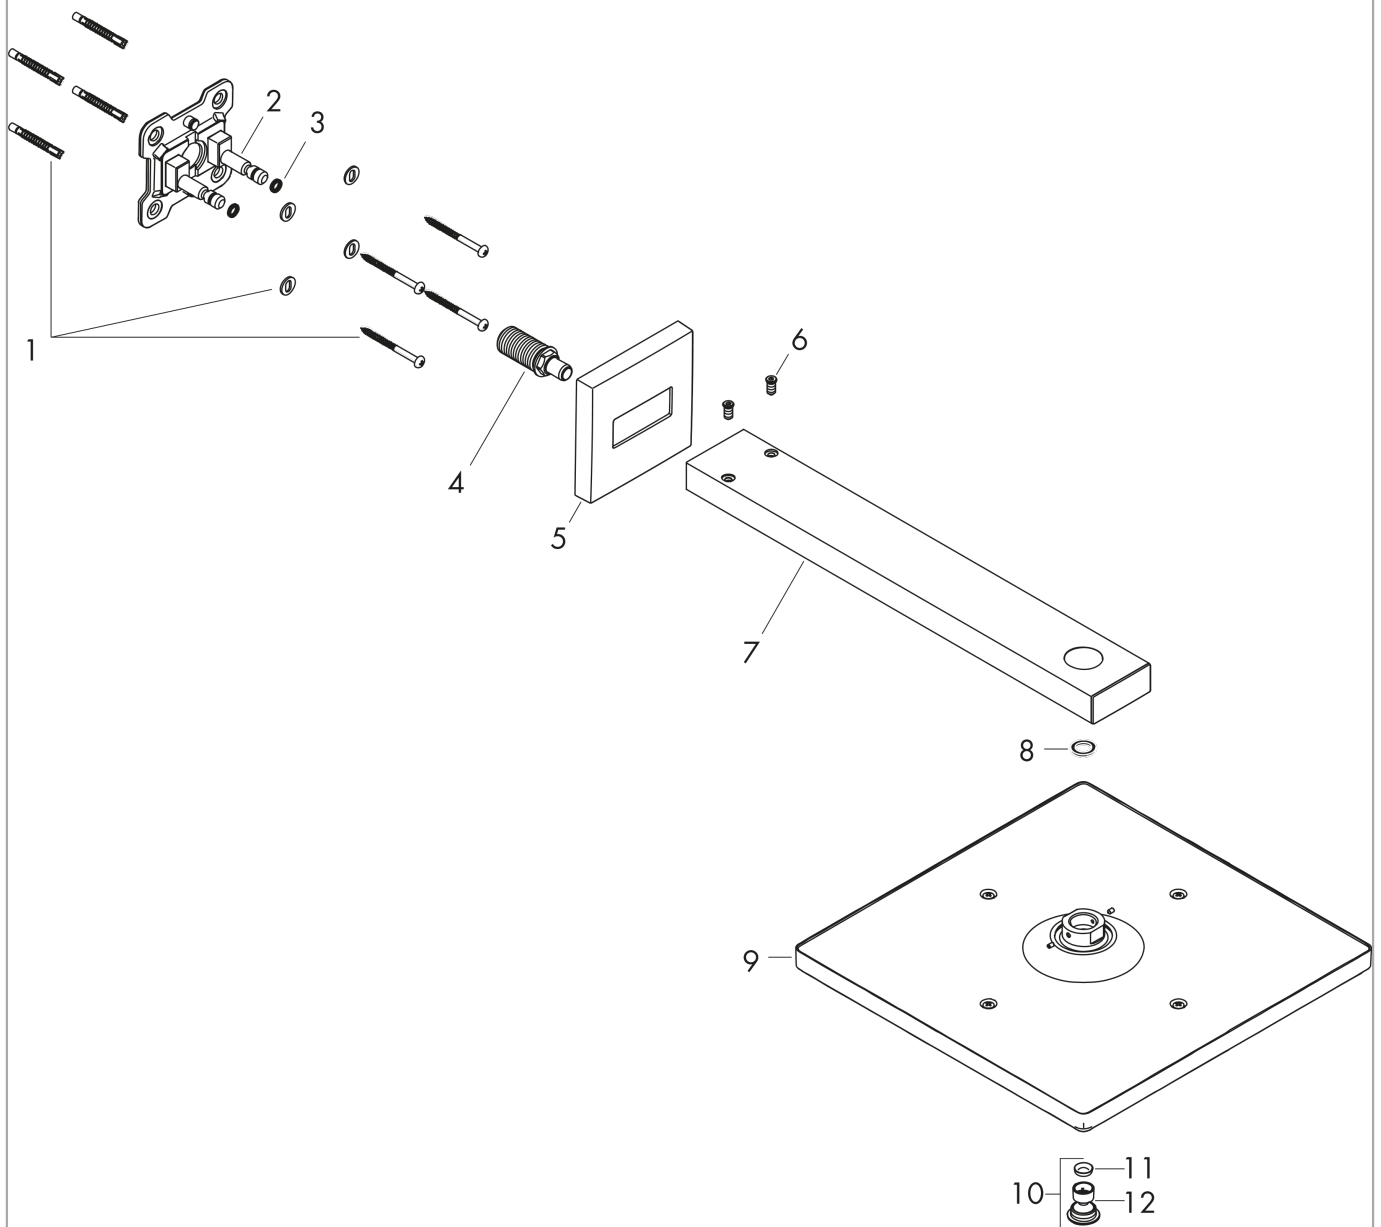

Raindance E
Overhead shower 300 1jet with shower arm
Surfaces: **Chrome** Article Number: **26238000**

Exploded Drawing

Year of production: >06/17

Raindance E

Overhead shower 300 1jet with shower arm

Surfaces: **Chrome** Article Number: **26238000**

Spare part list

Year of production: >06/17

Pos.	Description	Article Number	Price	PU
1	mounting set	96179000	-	1
2	wall flange	93441000	-	1
3	O-ring 6x2	98458000	-	1
4	connecting thread	93416000	-	1
5	escutcheon	93126000	-	1
6	screw	93431000	-	1
7	shower arm	93221000	-	1
8	seal	98058000	-	1
9	head shower	93230000	-	1
10	air jet	93127000	-	1
11	filter	93128000	-	1
12	O-ring 15x2	98163000	-	1