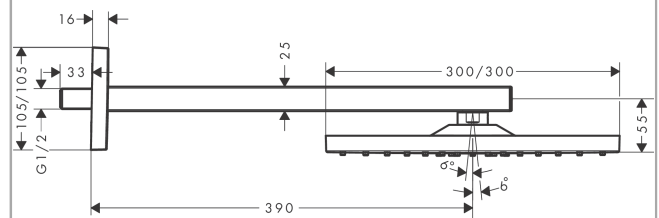

Scale drawing