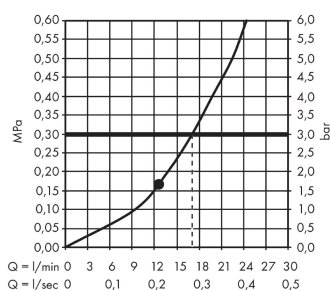

Flowchart

The consumption was measured in combination with the appropriate fittings (thermostat/mixer/ in-wall valve) to reflect actual application in practice.