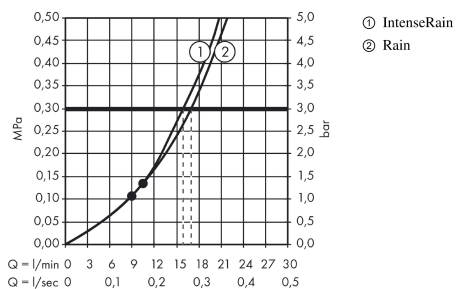

Croma Select S

Overhead shower 180 2jet

Surfaces: **White/Chrome** Article Number: **26522400**

Description

product features

- shower head size: 187 mm
- spray type: Rain, IntenseRain
- ball-joint: overhead shower angle adjustable
- flow rate Rain spray (at 3 bar): 17 l/min
- flow rate IntenseRain spray (at 3 bar): 16 l/min
- Select button on overhead shower
- spray disc surface in two variants: chrome or white
- material spray disc: plastic
- spray disc removable for cleaning
- installation: ceiling or wall
- connection thread G 1/2
- connection dimension: DN15

Technology

Product image

Scale drawing

Flowchart

The consumption was measured in combination with the appropriate fittings (thermostat/mixer/ in-wall valve) to reflect actual application in practice.

Croma Select S
Overhead shower 180 2jet
 Surfaces: **White/Chrome**