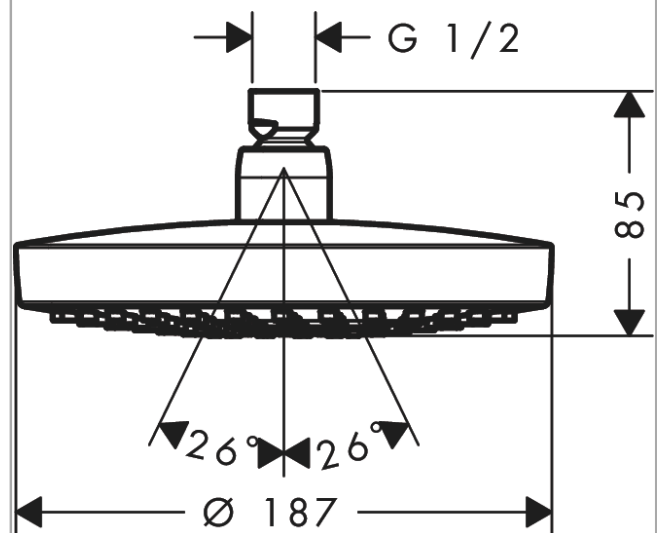

Croma Select S

Overhead shower 180 2jet

Surfaces: **White/Chrome** Article Number: **26522400**

Description

product features

- shower head size: 187 mm
- spray type: Rain, IntenseRain
- ball-joint: overhead shower angle adjustable
- flow rate Rain spray (at 3 bar): 17 l/min
- flow rate IntenseRain spray (at 3 bar): 16 l/min
- Select button on overhead shower
- spray disc surface in two variants: chrome or white
- material spray disc: plastic
- spray disc removable for cleaning
- installation: ceiling or wall
- connection thread G 1/2
- connection dimension: DN15

Technology

Product image

Scale drawing

Flowchart

The consumption was measured in combination with the appropriate fittings (thermostat/mixer/ in-wall valve) to reflect actual application in practice.

Croma Select S
Overhead shower 180 2jet
 Surfaces: **White/Chrome**

Article Number: **26522400**

Exploded Drawing

Year of production: >02/18

**Croma Select S
Overhead shower 180 2jet**

Surfaces: **White/Chrome** Article Number: **26522400**

Spare part list

Year of production: >02/18

Pos.	Description	Article Number	Price	PU
1	seal	98058000	-	1
2	selector assy	98343000	-	1
3	filter	97735000	-	1