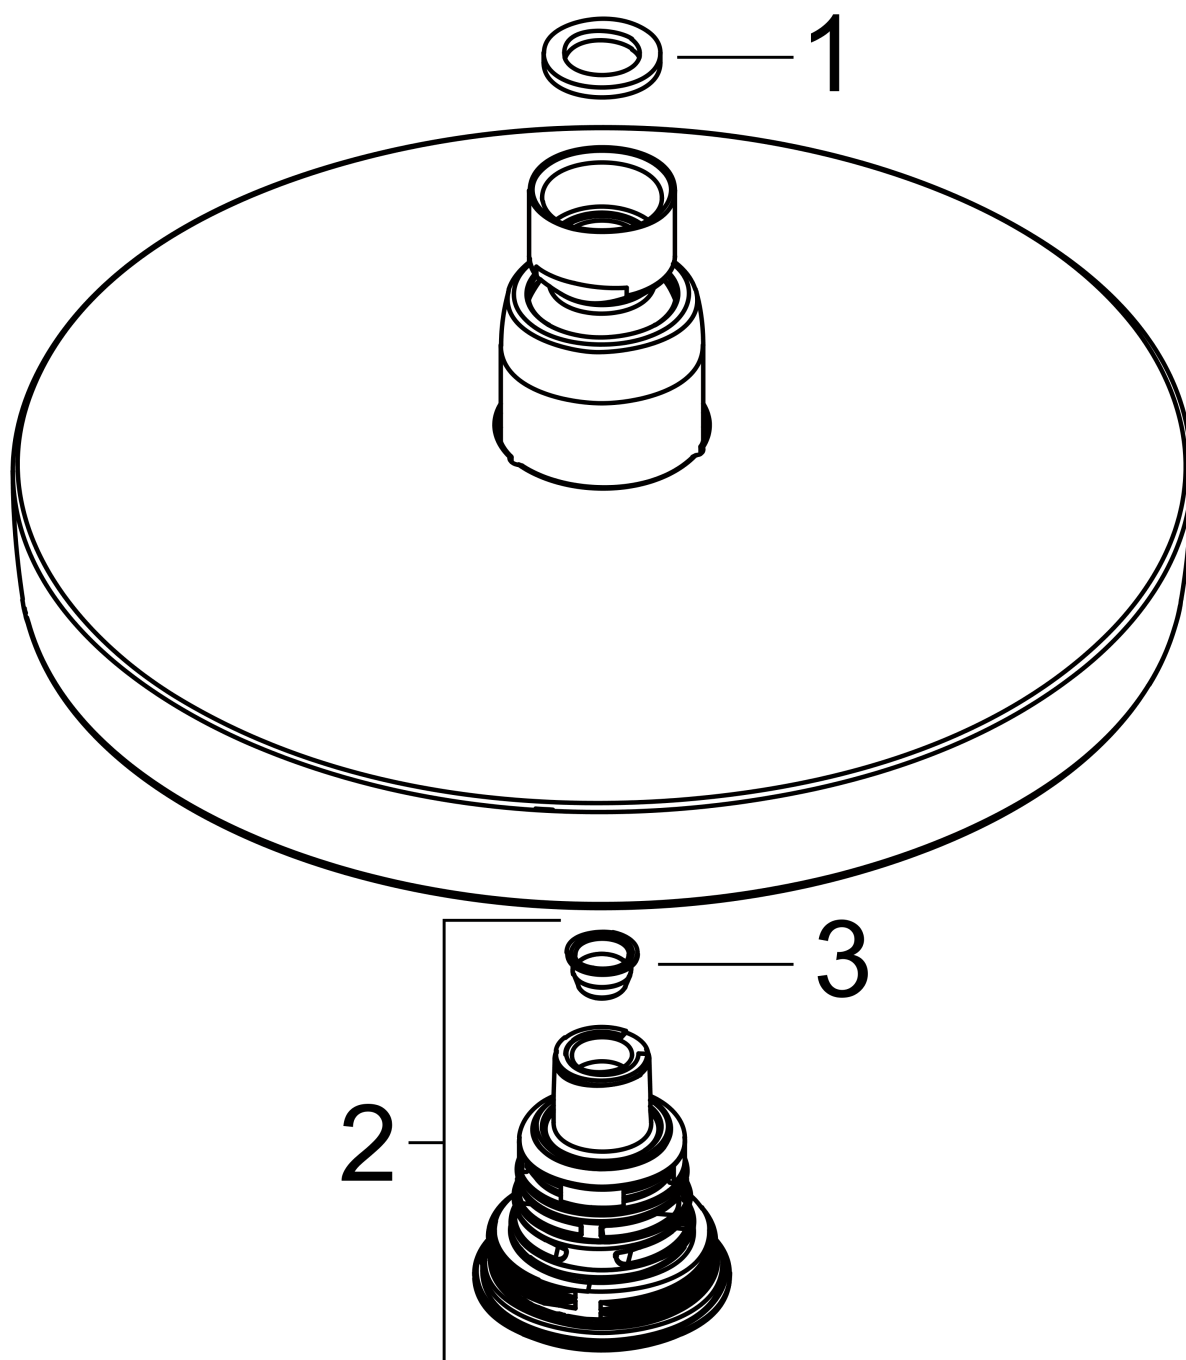

Croma Select S

Overhead shower 180 2jet

Surfaces: **White/Chrome** Article Number: **26522400**

Description

product features

- shower head size: 187 mm
- spray type: Rain, IntenseRain
- ball-joint: overhead shower angle adjustable
- flow rate Rain spray (at 3 bar): 17 l/min
- flow rate IntenseRain spray (at 3 bar): 16 l/min
- Select button on overhead shower
- spray disc surface in two variants: chrome or white
- material spray disc: plastic
- spray disc removable for cleaning
- installation: ceiling or wall
- connection thread G 1/2
- connection dimension: DN15

Technology

Product image

Scale drawing

Flowchart

The consumption was measured in combination with the appropriate fittings (thermostat/mixer/ in-wall valve) to reflect actual application in practice.

Croma Select S
Overhead shower 180 2jet
 Surfaces: **White/Chrome**

Article Number: **26522400**

Exploded Drawing

Year of production: >02/18

**Croma Select S
Overhead shower 180 2jet**

Surfaces: **White/Chrome** Article Number: **26522400**

Spare part list

Year of production: >02/18

Pos.	Description	Article Number	Price	PU
1	seal	98058000	-	1
2	selector assy	98343000	-	1
3	filter	97735000	-	1