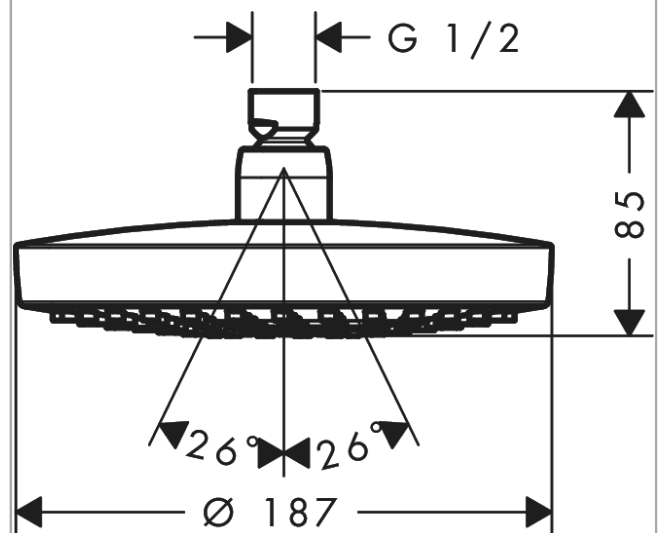

Croma Select S

Overhead shower 180 2jet

Surfaces: **Chrome** Article Number: **26522000**

Description

product features

- shower head size: 187 mm
- spray type: Rain, IntenseRain
- ball-joint: overhead shower angle adjustable
- flow rate Rain spray (at 3 bar): 17 l/min
- flow rate IntenseRain spray (at 3 bar): 16 l/min
- Select button on overhead shower
- spray disc surface in two variants: chrome or white
- material spray disc: plastic
- spray disc removable for cleaning
- installation: ceiling or wall
- connection thread G ½
- connection dimension: DN15

Technology

Product image

Scale drawing