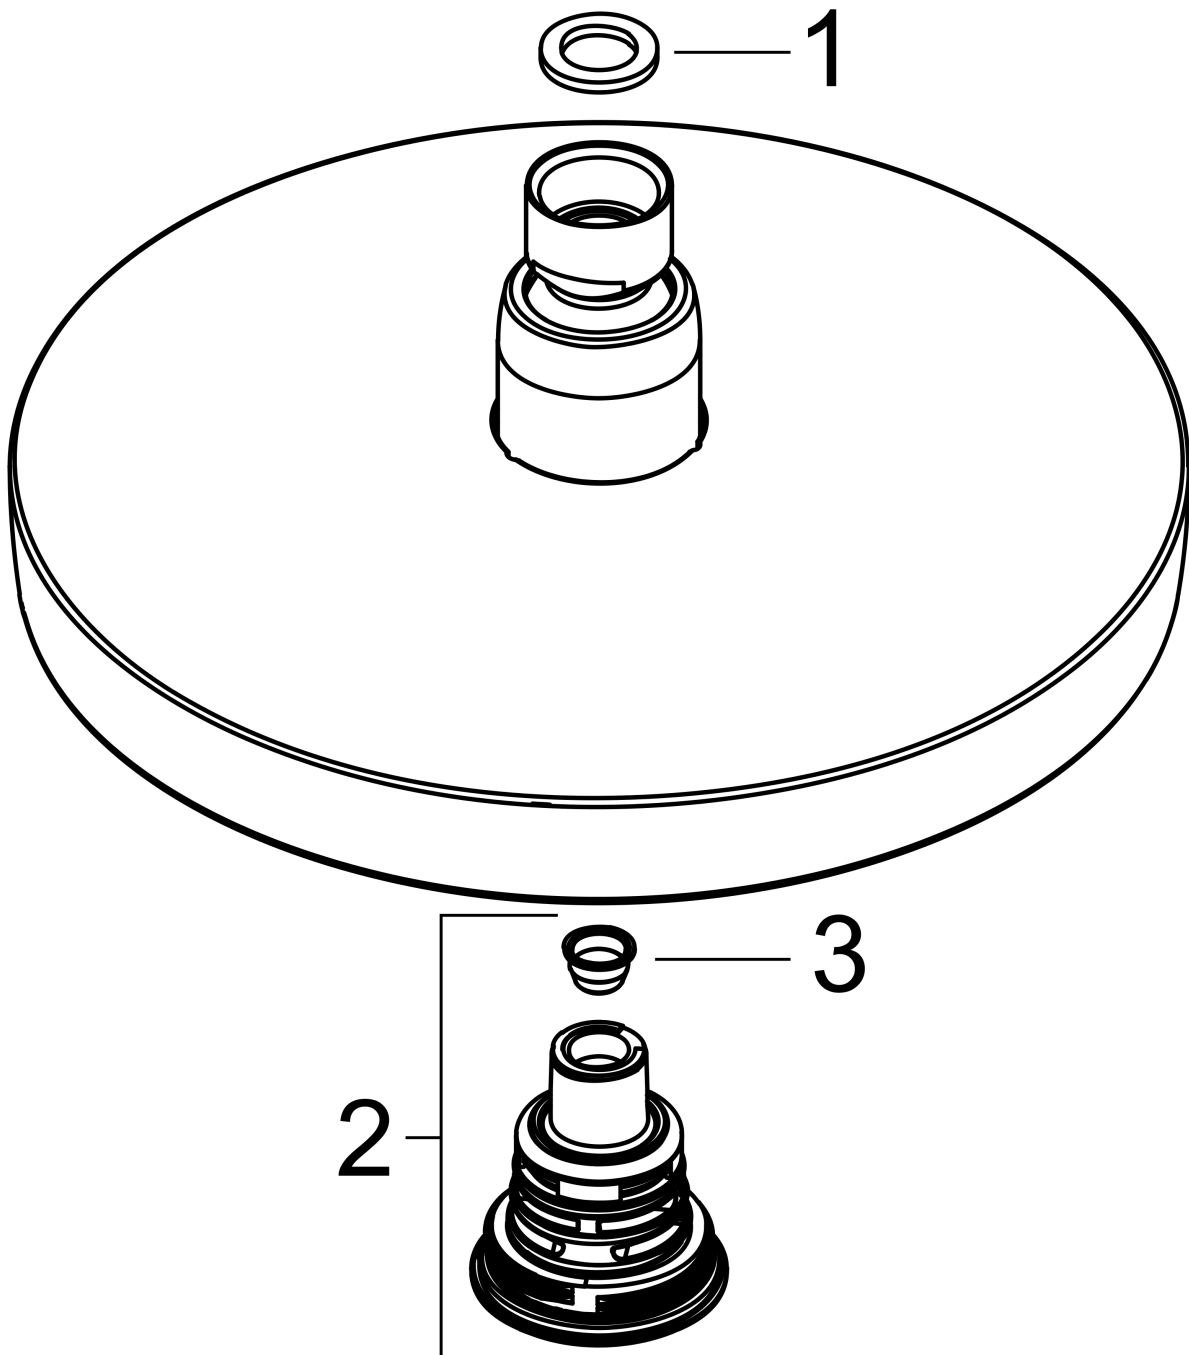

##### product features

- shower head size: 187 mm
- spray type: Rain, IntenseRain
- ball-joint: overhead shower angle adjustable
- flow rate Rain spray (at 3 bar): 17 l/min
- flow rate IntenseRain spray (at 3 bar): 16 l/min
- Select button on overhead shower
- spray disc surface in two variants: chrome or white
- material spray disc: plastic
- spray disc removable for cleaning
- installation: ceiling or wall
- connection thread G ½
- connection dimension: DN15

#### Scale drawing

#### Flowchart

The consumption was measured in combination with the appropriate fittings (thermostat/mixer/ in-wall valve) to reflect actual application in practice.

**Croma Select S**  
**Overhead shower 180 2jet**  
 Surfaces: **Chrome** Article Number: **26522000**

Exploded Drawing

Year of production: >02/18

**Croma Select S**  
**Overhead shower 180 2jet**  
 Surfaces: **Chrome** Article Number: **26522000**

**Spare part list**

Year of production: >02/18

<b>Pos.</b>	<b>Description</b>	<b>Article Number</b>	<b>Price</b>	<b>PU</b>
1	seal	98058000	-	1
2	selector assy	98343000	-	1
3	filter	97735000	-	1