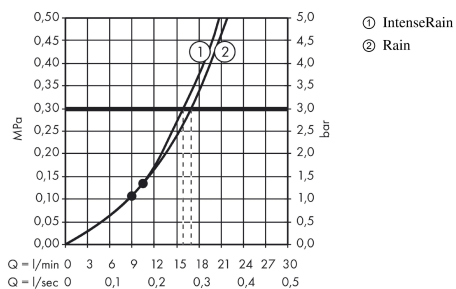

Flowchart

The consumption was measured in combination with the appropriate fittings (thermostat/mixer/ in-wall valve) to reflect actual application in practice.