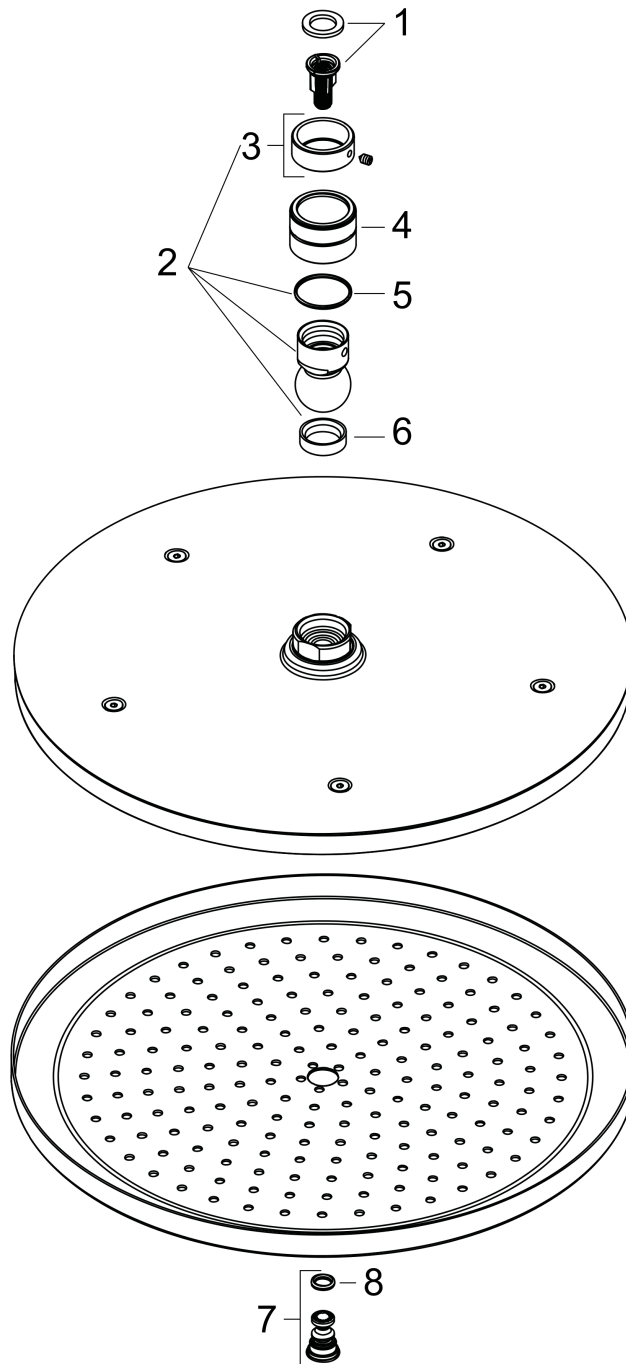

Croma

Overhead shower 280 1jet

Surfaces: **Matt White** Article Number: **26220700**

Description

product features

- consists of: overhead shower
- shower head size: 280 mm
- spray type: RainAir
- ball-joint: overhead shower angle adjustable
- maximum flow rate at 3 bar: 15 l/min
- flow rate RainAir spray (at 3 bar): 15 l/min
- material spray disc: metal
- spray disc removable for cleaning
- installation: ceiling or wall
- connection thread G ½
- connection dimension: DN15

Technology

Design awards

reddot award 2017
winner

Product image

Scale drawing

Flowchart

The consumption was measured in combination with the appropriate fittings (thermostat/mixer/ in-wall valve) to reflect actual application in practice.

Croma
Overhead shower 280 1jet
 Surfaces: **Matt White** Article Number: **26220700**

Exploded Drawing

Year of production: >06/20

Croma

Overhead shower 280 1jet

Surfaces: **Matt White** Article Number: **26220700**

Spare part list

Year of production: >06/20

Pos.	Description	Article Number	Price	PU
1	filter insert	97708000	-	1
2	ball joint	98941700	-	1
3	lock washer	98942700	-	1
4	nut	97958700	-	1
5	lever collar	97536000	-	1
6	seal	97606000	-	1
7	air jet	95794700	-	1
8	O-ring 7x2	98419000	-	1