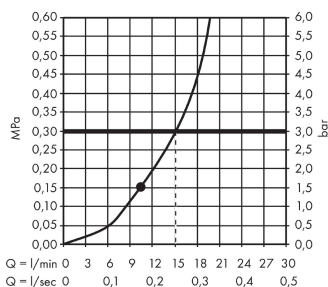

Croma

Overhead shower 280 1jet

Surfaces: **Matt White** Article Number: **26220700**

Description

product features

- consists of: overhead shower
- shower head size: 280 mm
- spray type: RainAir
- ball-joint: overhead shower angle adjustable
- maximum flow rate at 3 bar: 15 l/min
- flow rate RainAir spray (at 3 bar): 15 l/min
- material spray disc: metal
- spray disc removable for cleaning
- installation: ceiling or wall
- connection thread G ½
- connection dimension: DN15

Technology

Design awards

reddot award 2017
winner

Product image

Scale drawing

Flowchart

The consumption was measured in combination with the appropriate fittings (thermostat/mixer/ in-wall valve) to reflect actual application in practice.