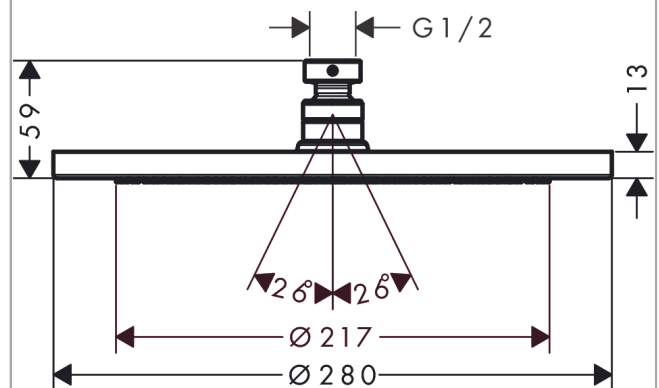

Croma

Overhead shower 280 1jet

Surfaces: **Matt White** Article Number: **26220700**

Description

product features

- consists of: overhead shower
- shower head size: 280 mm
- spray type: RainAir
- ball-joint: overhead shower angle adjustable
- maximum flow rate at 3 bar: 15 l/min
- flow rate RainAir spray (at 3 bar): 15 l/min
- material spray disc: metal
- spray disc removable for cleaning
- installation: ceiling or wall
- connection thread G ½
- connection dimension: DN15

Technology

Design awards

reddot award 2017
winner

Product image

Scale drawing

Flowchart

The consumption was measured in combination with the appropriate fittings (thermostat/mixer/ in-wall valve) to reflect actual application in practice.

Croma
Overhead shower 280 1jet
 Surfaces: **Matt White** Article Number: **26220700**

Exploded Drawing

Year of production: >06/20

Croma

Overhead shower 280 1jet

Surfaces: **Matt White** Article Number: **26220700**

Spare part list

Year of production: >06/20

Pos.	Description	Article Number	Price	PU
1	filter insert	97708000	-	1
2	ball joint	98941700	-	1
3	lock washer	98942700	-	1
4	nut	97958700	-	1
5	lever collar	97536000	-	1
6	seal	97606000	-	1
7	air jet	95794700	-	1
8	O-ring 7x2	98419000	-	1