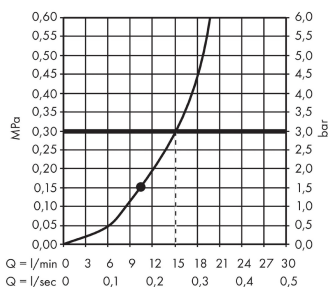

Flowchart

The consumption was measured in combination with the appropriate fittings (thermostat/mixer/ in-wall valve) to reflect actual application in practice.