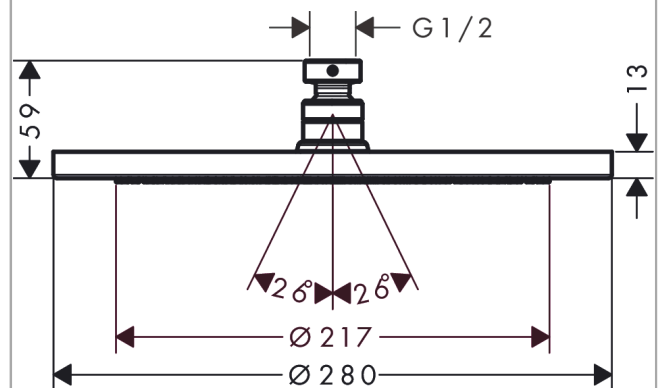

##### product features

- consists of: overhead shower
- shower head size: 280 mm
- spray type: RainAir
- ball-joint: overhead shower angle adjustable
- maximum flow rate at 3 bar: 15 l/min
- flow rate RainAir spray (at 3 bar): 15 l/min
- material spray disc: metal
- spray disc removable for cleaning
- installation: ceiling or wall
- connection thread G ½
- connection dimension: DN15

#### Scale drawing