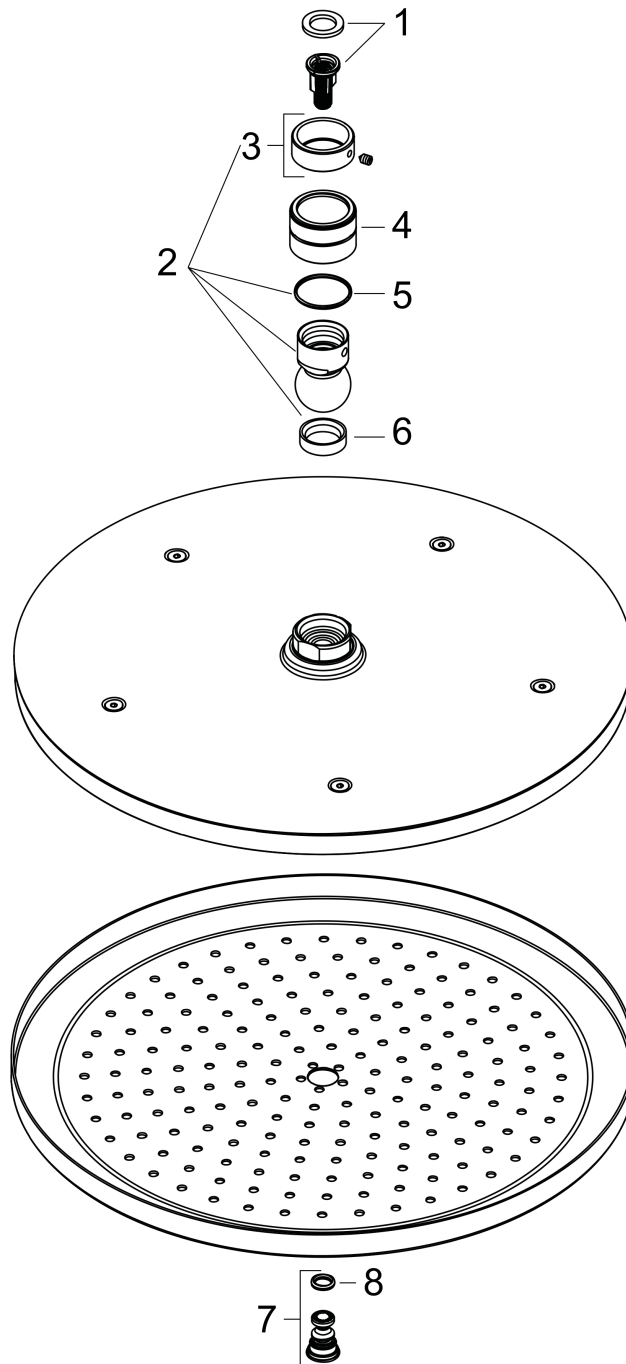

##### product features

- consists of: overhead shower
- shower head size: 280 mm
- spray type: RainAir
- ball-joint: overhead shower angle adjustable
- maximum flow rate at 3 bar: 15 l/min
- flow rate RainAir spray (at 3 bar): 15 l/min
- material spray disc: metal
- spray disc removable for cleaning
- installation: ceiling or wall
- connection thread G ½
- connection dimension: DN15

#### Scale drawing

#### Flowchart

The consumption was measured in combination with the appropriate fittings (thermostat/mixer/ in-wall valve) to reflect actual application in practice.

**Croma**  
**Overhead shower 280 1jet**  
 Surfaces: **Matt Black** Article Number: **26220670**

Exploded Drawing

Year of production: >06/20

**Croma**

**Overhead shower 280 1jet**

Surfaces: **Matt Black** Article Number: **26220670**

**Spare part list**

Year of production: >06/20

<b>Pos.</b>	<b>Description</b>	<b>Article Number</b>	<b>Price</b>	<b>PU</b>
1	filter insert	97708000	-	1
2	ball joint	98941670	-	1
3	lock washer	98942670	-	1
4	nut	97958670	-	1
5	lever collar	97536000	-	1
6	seal	97606000	-	1
7	air jet	95794670	-	1
8	O-ring 7x2	98419000	-	1