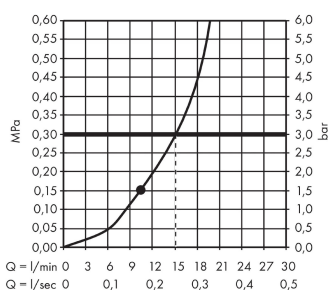

Croma
Overhead shower 280 1jet
 Surfaces: **Polished Gold Optic** Article Number: **26220990**

Description

product features

- consists of: overhead shower
- shower head size: 280 mm
- spray type: RainAir
- ball-joint: overhead shower angle adjustable
- maximum flow rate at 3 bar: 15 l/min
- flow rate RainAir spray (at 3 bar): 15 l/min
- material spray disc: metal
- spray disc removable for cleaning
- installation: ceiling or wall
- connection thread G ½
- connection dimension: DN15

Technology

Design awards

reddot award 2017
 winner

Product image

Scale drawing

Flowchart

The consumption was measured in combination with the appropriate fittings (thermostat/mixer/ in-wall valve) to reflect actual application in practice.