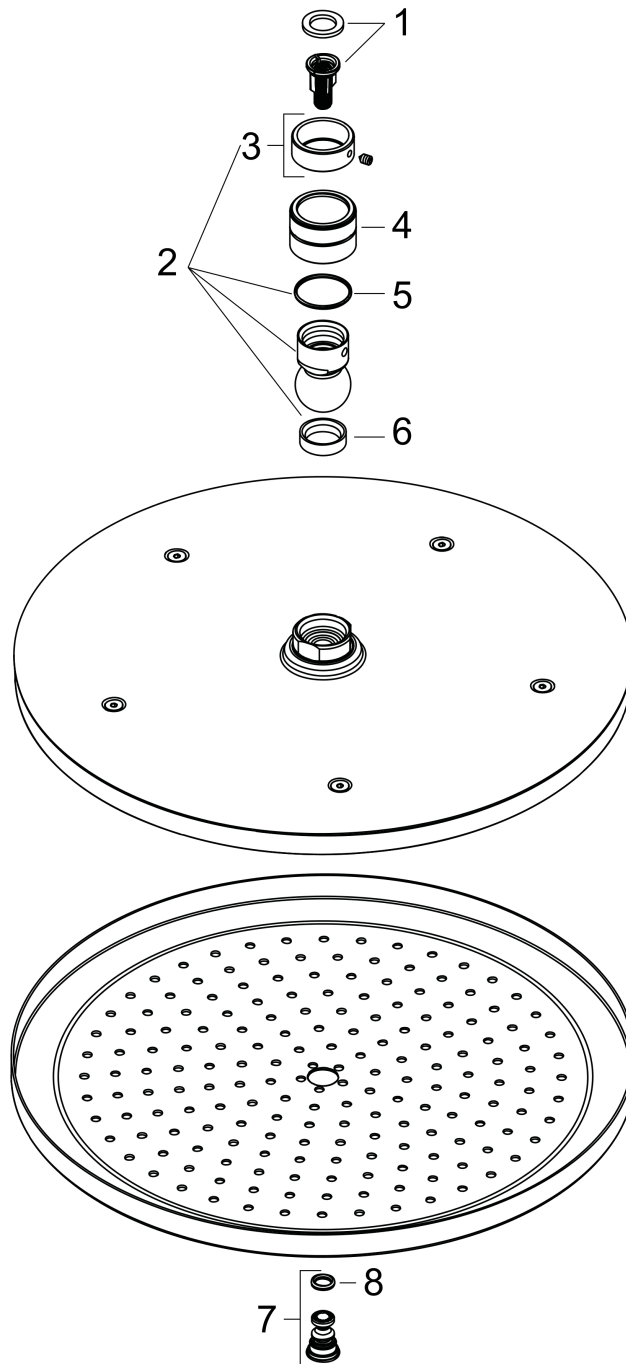

Croma
Overhead shower 280 1jet
 Surfaces: **Polished Gold Optic** Article Number: **26220990**

Description

product features

- consists of: overhead shower
- shower head size: 280 mm
- spray type: RainAir
- ball-joint: overhead shower angle adjustable
- maximum flow rate at 3 bar: 15 l/min
- flow rate RainAir spray (at 3 bar): 15 l/min
- material spray disc: metal
- spray disc removable for cleaning
- installation: ceiling or wall
- connection thread G ½
- connection dimension: DN15

Technology

Design awards

reddot award 2017
 winner

Product image

Scale drawing

Flowchart

The consumption was measured in combination with the appropriate fittings (thermostat/mixer/ in-wall valve) to reflect actual application in practice.

Croma
Overhead shower 280 1jet
 Surfaces: **Polished Gold Optic** Article Number: **26220990**

Exploded Drawing

Year of production: >06/20

Croma
Overhead shower 280 1jet
 Surfaces: **Polished Gold Optic** Article Number: **26220990**

Spare part list

Year of production: >06/20

Pos.	Description	Article Number	Price	PU
1	filter insert	97708000	-	1
2	ball joint	98941990	-	1
3	lock washer	98942990	-	1
4	nut	97958990	-	1
5	lever collar	97536000	-	1
6	seal	97606000	-	1
7	air jet	95794990	-	1
8	O-ring 7x2	98419000	-	1