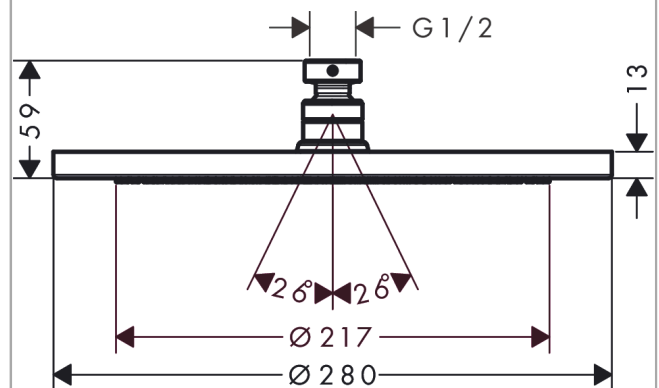

Croma
Overhead shower 280 1jet
 Surfaces: **Polished Gold Optic** Article Number: **26220990**

Description

product features

- consists of: overhead shower
- shower head size: 280 mm
- spray type: RainAir
- ball-joint: overhead shower angle adjustable
- maximum flow rate at 3 bar: 15 l/min
- flow rate RainAir spray (at 3 bar): 15 l/min
- material spray disc: metal
- spray disc removable for cleaning
- installation: ceiling or wall
- connection thread G ½
- connection dimension: DN15

Technology

Design awards

reddot award 2017
 winner

Product image

Scale drawing

Flowchart

The consumption was measured in combination with the appropriate fittings (thermostat/mixer/ in-wall valve) to reflect actual application in practice.

Croma
Overhead shower 280 1jet
 Surfaces: **Polished Gold Optic** Article Number: **26220990**

Exploded Drawing

Year of production: >06/20

Croma
Overhead shower 280 1jet
 Surfaces: **Polished Gold Optic** Article Number: **26220990**

Spare part list

Year of production: >06/20

Pos.	Description	Article Number	Price	PU
1	filter insert	97708000	-	1
2	ball joint	98941990	-	1
3	lock washer	98942990	-	1
4	nut	97958990	-	1
5	lever collar	97536000	-	1
6	seal	97606000	-	1
7	air jet	95794990	-	1
8	O-ring 7x2	98419000	-	1