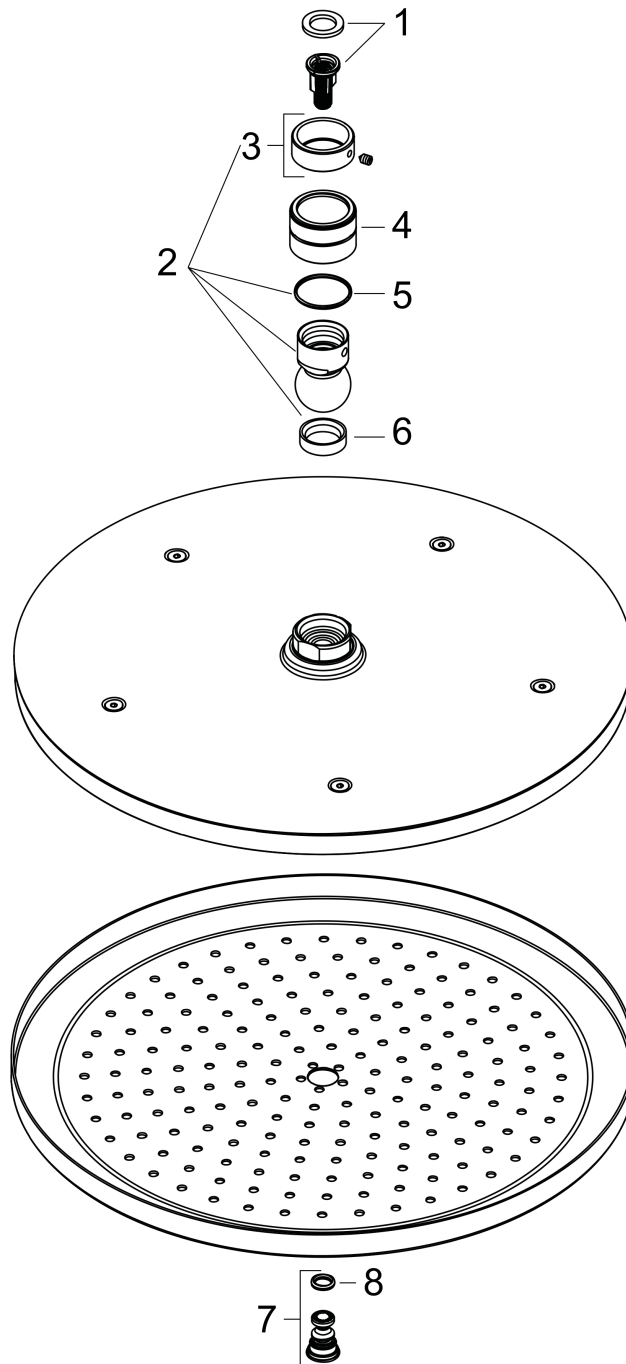

##### product features

- consists of: overhead shower
- shower head size: 280 mm
- spray type: RainAir
- ball-joint: overhead shower angle adjustable
- maximum flow rate at 3 bar: 15 l/min
- flow rate RainAir spray (at 3 bar): 15 l/min
- material spray disc: metal
- spray disc removable for cleaning
- installation: ceiling or wall
- connection thread G ½
- connection dimension: DN15

#### Scale drawing

#### Flowchart

The consumption was measured in combination with the appropriate fittings (thermostat/mixer/ in-wall valve) to reflect actual application in practice.

**Croma**  
**Overhead shower 280 1jet**  
 Surfaces: **Brushed Black Chrome**    Article Number: **26220340**

**Exploded Drawing**

Year of production: >06/20

**Croma**

**Overhead shower 280 1jet**

Surfaces: **Brushed Black Chrome**

Article Number: **26220340**

**Spare part list**

Year of production: >06/20