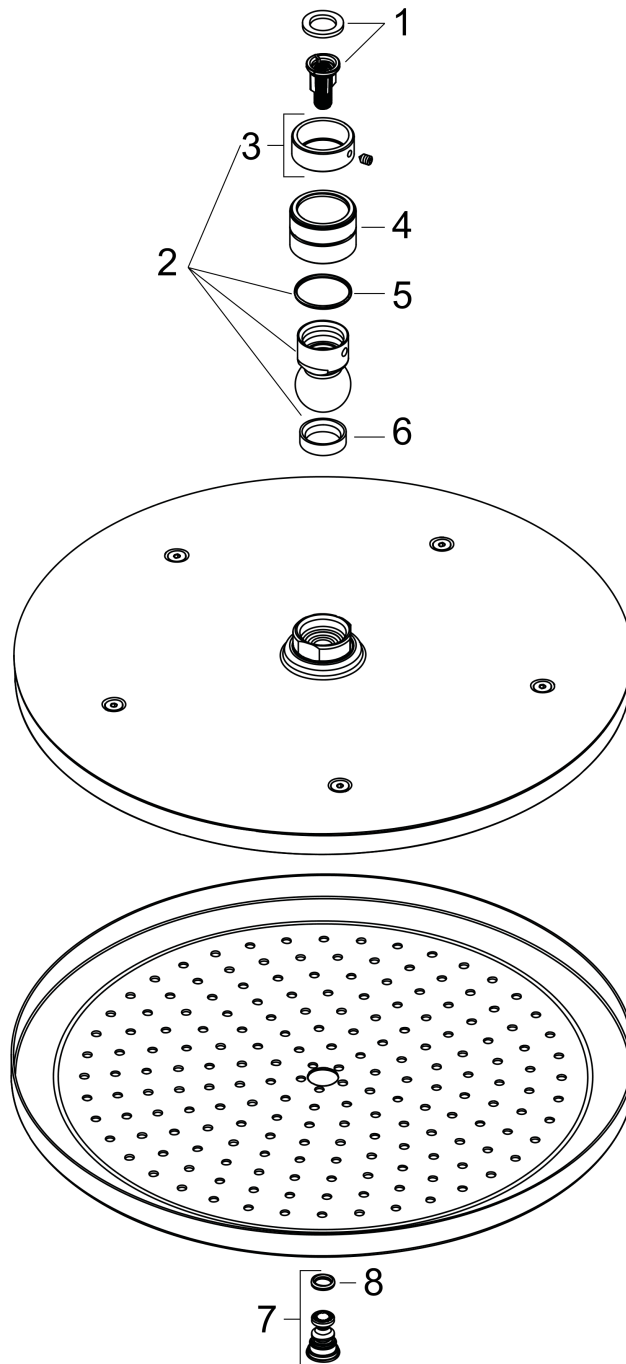

Croma
Overhead shower 280 1jet
Surfaces: **Brushed Bronze**

Article Number: **26220140**

Exploded Drawing

Year of production: >06/20

Croma

Overhead shower 280 1jet

Surfaces: **Brushed Bronze**

Article Number: **26220140**

Spare part list

Year of production: >06/20

Pos.	Description	Article Number	Price	PU
1	filter insert	97708000	-	1
2	ball joint	98941140	-	1
3	lock washer	98942140	-	1
4	nut	97958140	-	1
5	lever collar	97536000	-	1
6	seal	97606000	-	1
7	air jet	95794140	-	1
8	O-ring 7x2	98419000	-	1