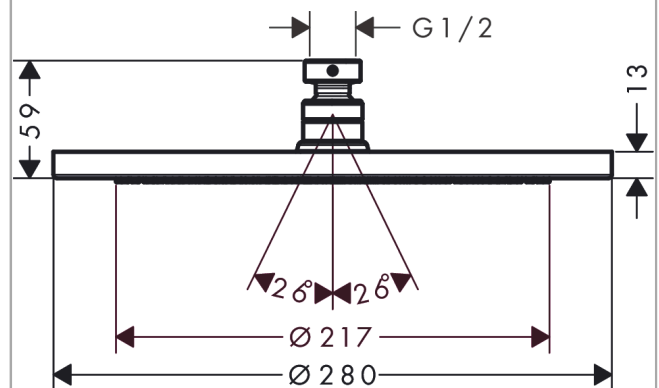

#### product features

- consists of: overhead shower
- shower head size: 280 mm
- spray type: RainAir
- ball-joint: overhead shower angle adjustable
- maximum flow rate at 3 bar: 15 l/min
- flow rate RainAir spray (at 3 bar): 15 l/min
- material spray disc: metal
- spray disc removable for cleaning
- installation: ceiling or wall
- connection thread G ½
- connection dimension: DN15

### Scale drawing