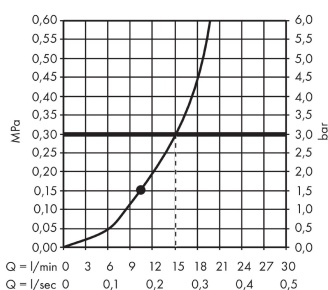

Flowchart

The consumption was measured in combination with the appropriate fittings (thermostat/mixer/ in-wall valve) to reflect actual application in practice.