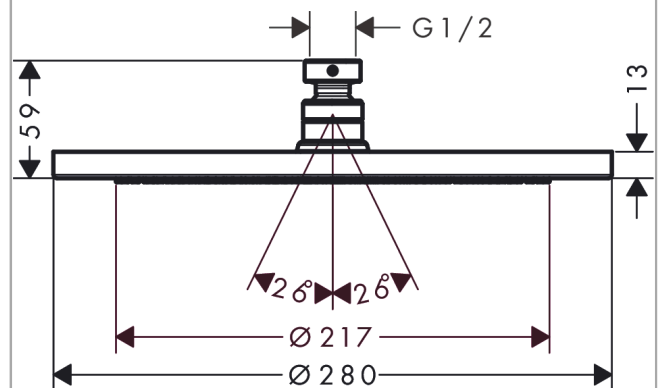

##### product features

- consists of: overhead shower
- shower head size: 280 mm
- spray type: RainAir
- ball-joint: overhead shower angle adjustable
- maximum flow rate at 3 bar: 15 l/min
- flow rate RainAir spray (at 3 bar): 15 l/min
- material spray disc: metal
- spray disc removable for cleaning
- installation: ceiling or wall
- connection thread G ½
- connection dimension: DN15

#### Scale drawing