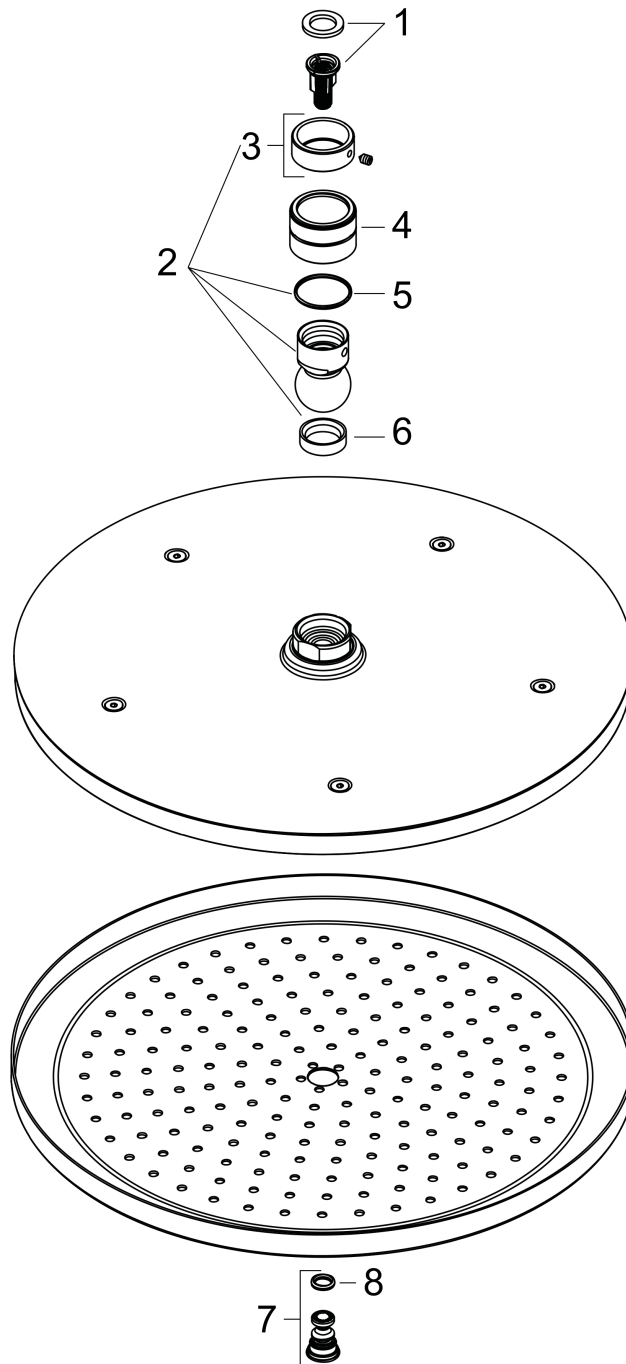

##### product features

- consists of: overhead shower
- shower head size: 280 mm
- spray type: RainAir
- ball-joint: overhead shower angle adjustable
- maximum flow rate at 3 bar: 15 l/min
- flow rate RainAir spray (at 3 bar): 15 l/min
- material spray disc: metal
- spray disc removable for cleaning
- installation: ceiling or wall
- connection thread G ½
- connection dimension: DN15

#### Scale drawing

#### Flowchart

The consumption was measured in combination with the appropriate fittings (thermostat/mixer/ in-wall valve) to reflect actual application in practice.

**Croma**  
**Overhead shower 280 1jet**  
 Surfaces: **Chrome** Article Number: **26220000**

**Exploded Drawing**

Year of production: >04/16

**Croma**

**Overhead shower 280 1jet**

Surfaces: **Chrome** Article Number: **26220000**

**Spare part list**

Year of production: >04/16

<b>Pos.</b>	<b>Description</b>	<b>Article Number</b>	<b>Price</b>	<b>PU</b>
1	filter insert	97708000	-	1
2	ball joint	98941000	-	1
3	lock washer	98942000	-	1
4	nut	97958000	-	1
5	lever collar	97536000	-	1
6	seal	97606000	-	1
7	air jet	95794000	-	1
8	O-ring 7x2	98419000	-	1