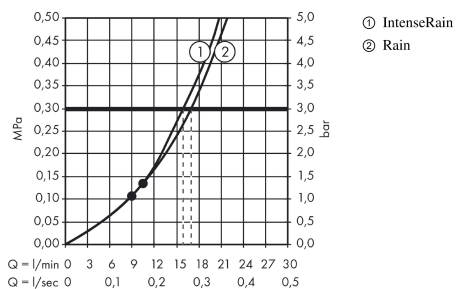

Croma Select E

Overhead shower 180 2jet

Surfaces: **White/Chrome** Article Number: **26524400**

Description

product features

- shower head size: 187 x 187 mm
- spray type: Rain, IntenseRain
- ball-joint: overhead shower angle adjustable
- flow rate Rain spray (at 3 bar): 17 l/min
- flow rate IntenseRain spray (at 3 bar): 16 l/min
- Select button on overhead shower
- spray disc surface in two variants: chrome or white
- material spray disc: plastic
- spray disc removable for cleaning
- installation: ceiling or wall
- connection thread G 1/2
- connection dimension: DN15

Technology

Product image

Scale drawing

Flowchart

The consumption was measured in combination with the appropriate fittings (thermostat/mixer/ in-wall valve) to reflect actual application in practice.

Croma Select E
Overhead shower 180 2jet
 Surfaces: **White/Chrome**