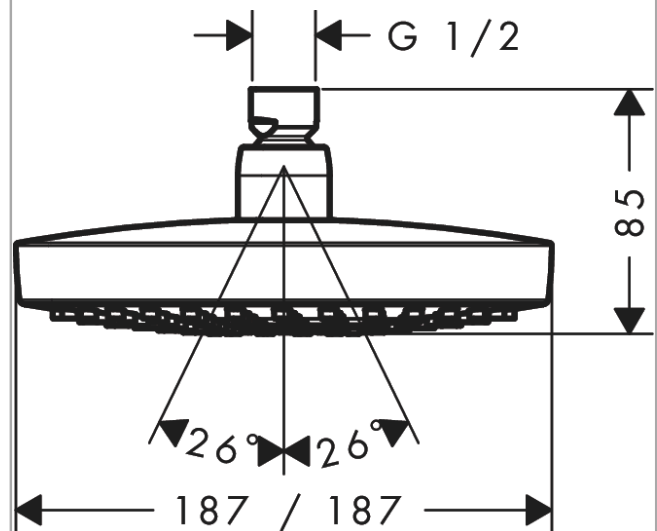

Croma Select E

Overhead shower 180 2jet

Surfaces: **White/Chrome** Article Number: **26524400**

Description

product features

- shower head size: 187 x 187 mm
- spray type: Rain, IntenseRain
- ball-joint: overhead shower angle adjustable
- flow rate Rain spray (at 3 bar): 17 l/min
- flow rate IntenseRain spray (at 3 bar): 16 l/min
- Select button on overhead shower
- spray disc surface in two variants: chrome or white
- material spray disc: plastic
- spray disc removable for cleaning
- installation: ceiling or wall
- connection thread G 1/2
- connection dimension: DN15

Technology

Product image

Scale drawing

Flowchart

The consumption was measured in combination with the appropriate fittings (thermostat/mixer/ in-wall valve) to reflect actual application in practice.

Croma Select E
Overhead shower 180 2jet
 Surfaces: **White/Chrome**

Article Number: **26524400**

Exploded Drawing

Year of production: >02/18

**Croma Select E
Overhead shower 180 2jet**

Surfaces: **White/Chrome** Article Number: **26524400**

Spare part list

Year of production: >02/18

Pos.	Description	Article Number	Price	PU
1	seal	98058000	-	1
2	selector assy	98343000	-	1
3	filter	97735000	-	1