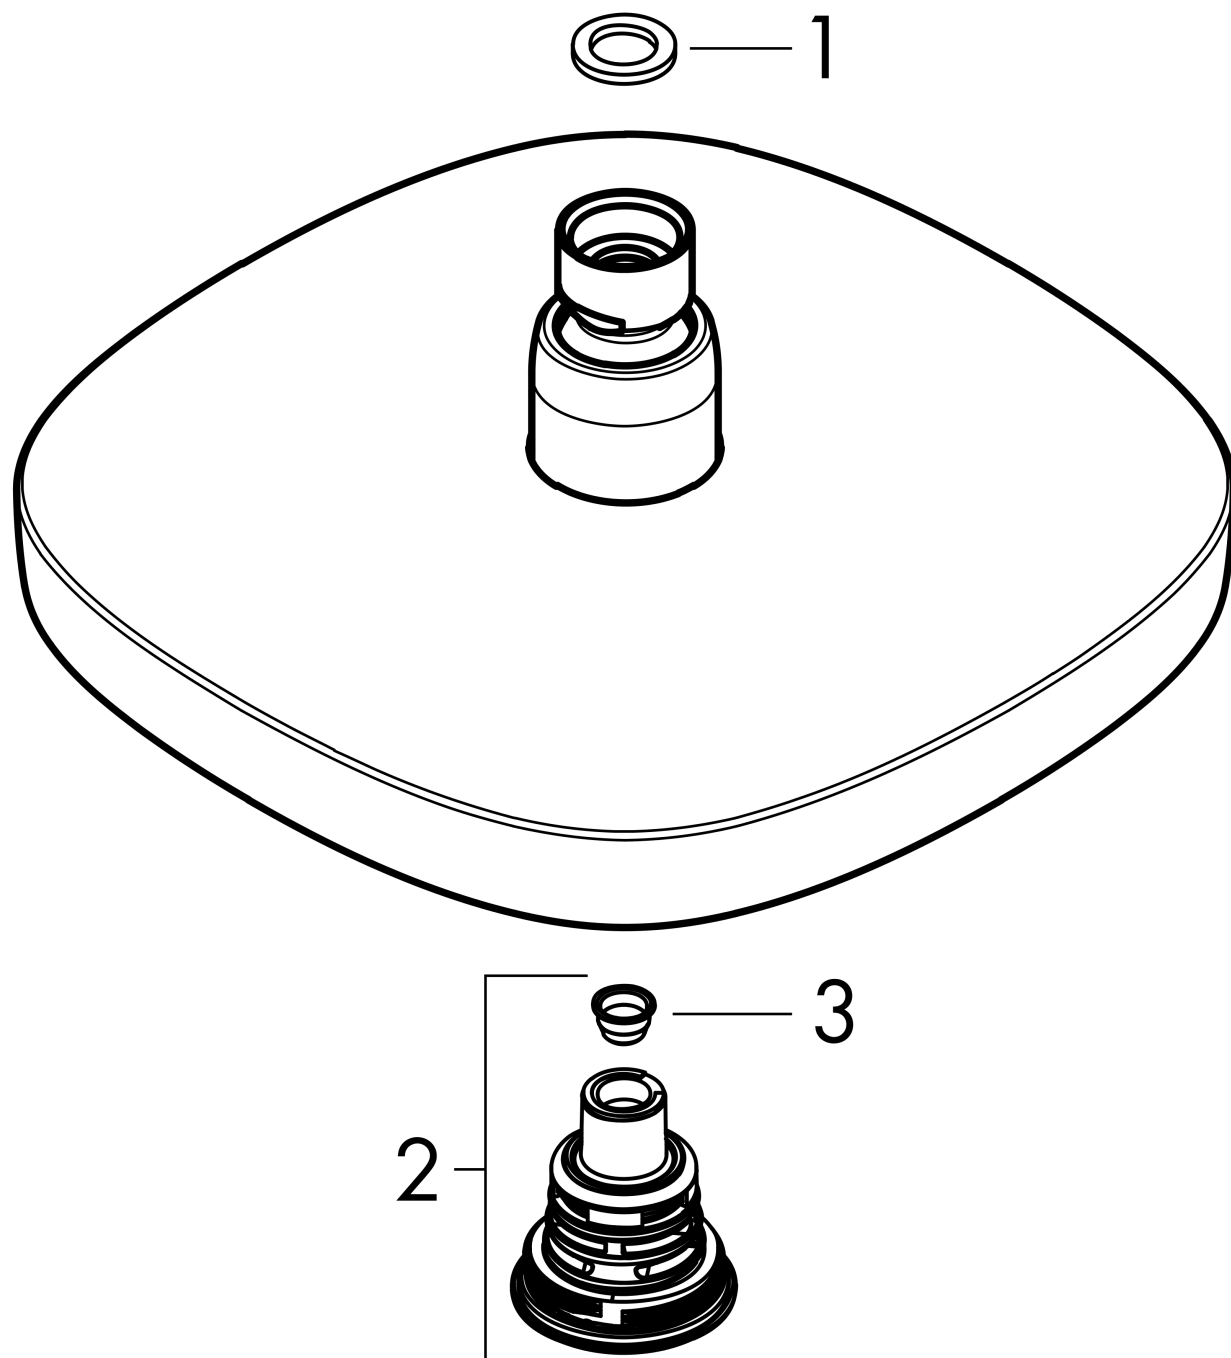

Croma Select E

Overhead shower 180 2jet

Surfaces: **White/Chrome** Article Number: **26524400**

Description

product features

- shower head size: 187 x 187 mm
- spray type: Rain, IntenseRain
- ball-joint: overhead shower angle adjustable
- flow rate Rain spray (at 3 bar): 17 l/min
- flow rate IntenseRain spray (at 3 bar): 16 l/min
- Select button on overhead shower
- spray disc surface in two variants: chrome or white
- material spray disc: plastic
- spray disc removable for cleaning
- installation: ceiling or wall
- connection thread G 1/2
- connection dimension: DN15

Technology

Product image

Scale drawing

Flowchart

The consumption was measured in combination with the appropriate fittings (thermostat/mixer/ in-wall valve) to reflect actual application in practice.

Croma Select E
Overhead shower 180 2jet
 Surfaces: **White/Chrome**

Article Number: **26524400**

Exploded Drawing

Year of production: >02/18

**Croma Select E
Overhead shower 180 2jet**

Surfaces: **White/Chrome** Article Number: **26524400**

Spare part list

Year of production: >02/18

Pos.	Description	Article Number	Price	PU
1	seal	98058000	-	1
2	selector assy	98343000	-	1
3	filter	97735000	-	1