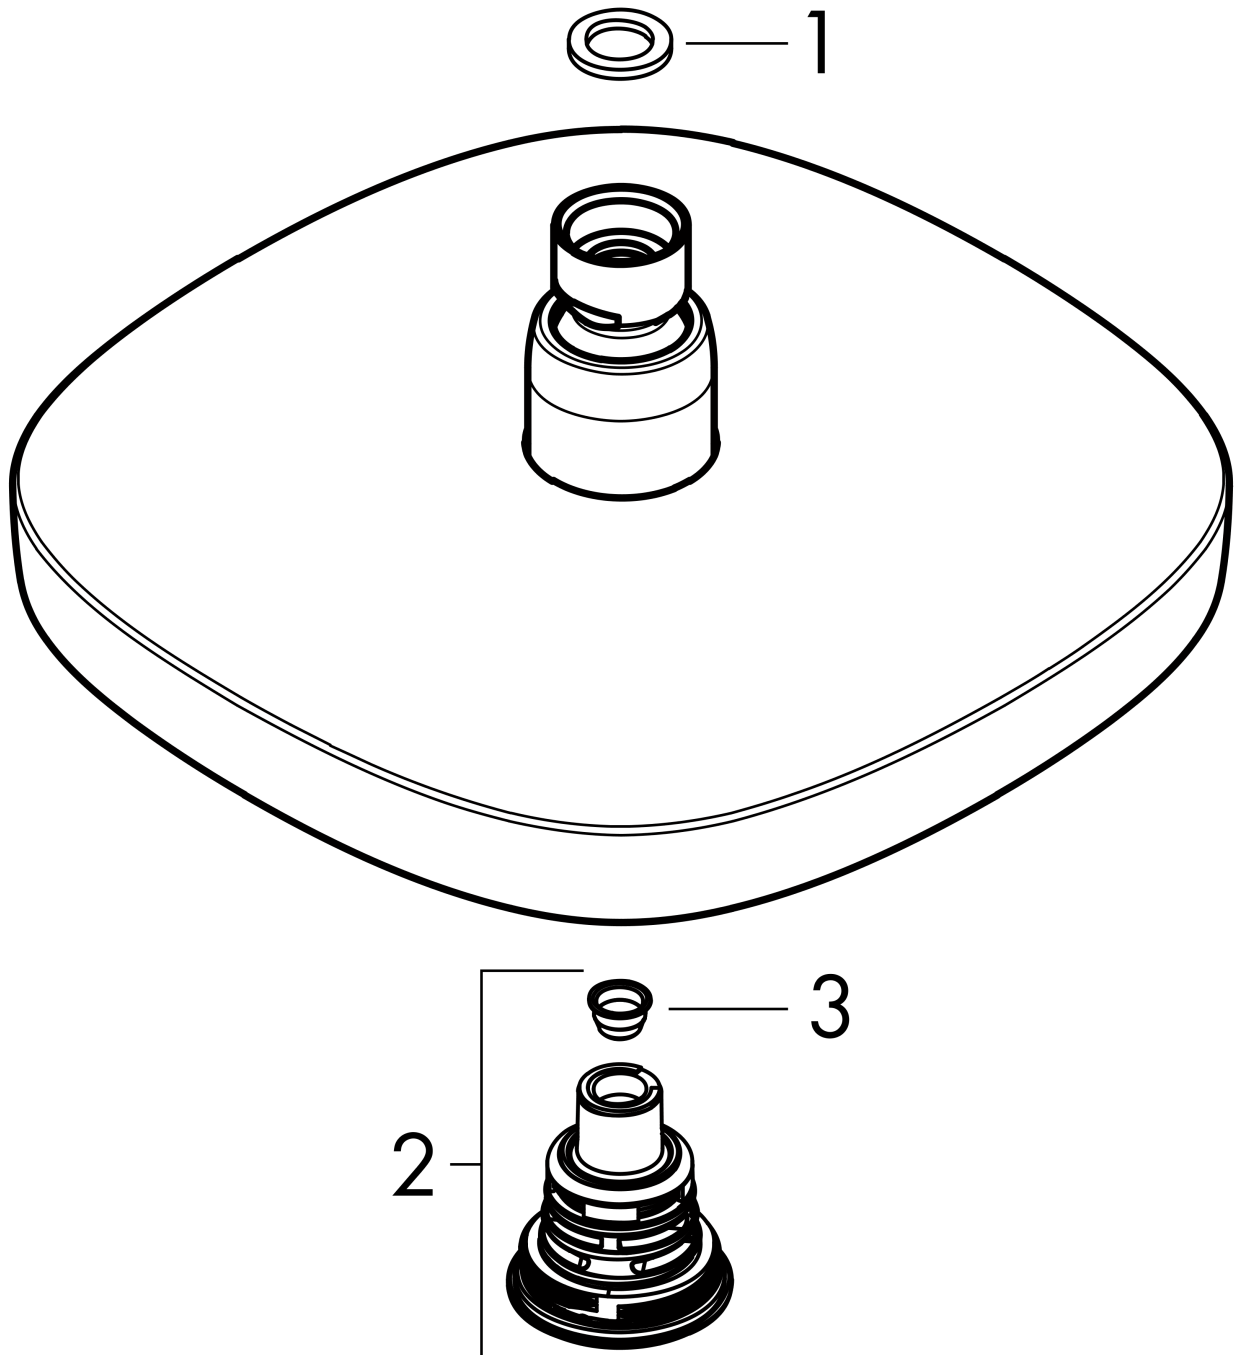

##### product features

- shower head size: 187 x 187 mm
- spray type: Rain, IntenseRain
- ball-joint: overhead shower angle adjustable
- flow rate Rain spray (at 3 bar): 17 l/min
- flow rate IntenseRain spray (at 3 bar): 16 l/min
- Select button on overhead shower
- spray disc surface in two variants: chrome or white
- material spray disc: plastic
- spray disc removable for cleaning
- installation: ceiling or wall
- connection thread G 1/2
- connection dimension: DN15

#### Scale drawing

#### Flowchart

The consumption was measured in combination with the appropriate fittings (thermostat/mixer/ in-wall valve) to reflect actual application in practice.

**Croma Select E**  
**Overhead shower 180 2jet**  
 Surfaces: **Chrome** Article Number: **26524000**

Exploded Drawing

Year of production: >02/18

**Croma Select E  
Overhead shower 180 2jet**

Surfaces: **Chrome** Article Number: **26524000**

**Spare part list**

Year of production: >02/18

<b>Pos.</b>	<b>Description</b>	<b>Article Number</b>	<b>Price</b>	<b>PU</b>
1	seal	98058000	-	1
2	selector assy	98343000	-	1
3	filter	97735000	-	1