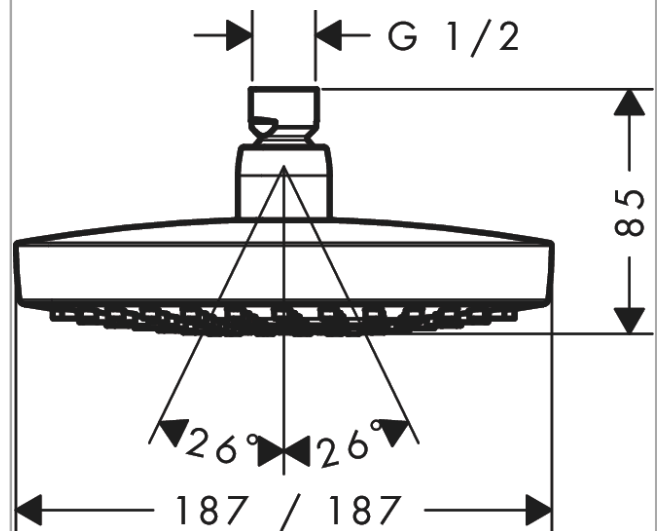

Croma Select E

Overhead shower 180 2jet

Surfaces: **Chrome** Article Number: **26524000**

Description

product features

- shower head size: 187 x 187 mm
- spray type: Rain, IntenseRain
- ball-joint: overhead shower angle adjustable
- flow rate Rain spray (at 3 bar): 17 l/min
- flow rate IntenseRain spray (at 3 bar): 16 l/min
- Select button on overhead shower
- spray disc surface in two variants: chrome or white
- material spray disc: plastic
- spray disc removable for cleaning
- installation: ceiling or wall
- connection thread G 1/2
- connection dimension: DN15

Technology

Product image

Scale drawing