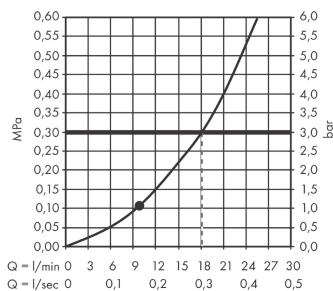

Flowchart

The consumption was measured in combination with the appropriate fittings (thermostat/mixer/in-wall valve) to reflect actual application in practice.