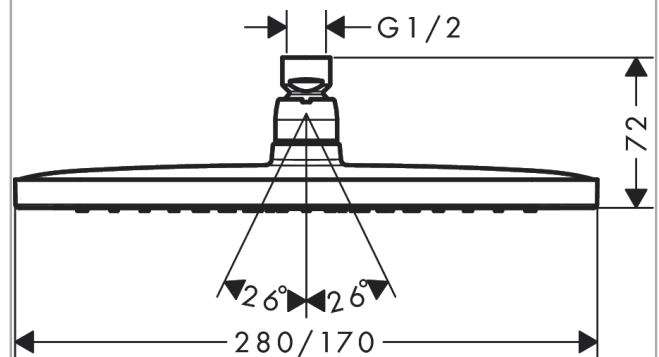

Scale drawing