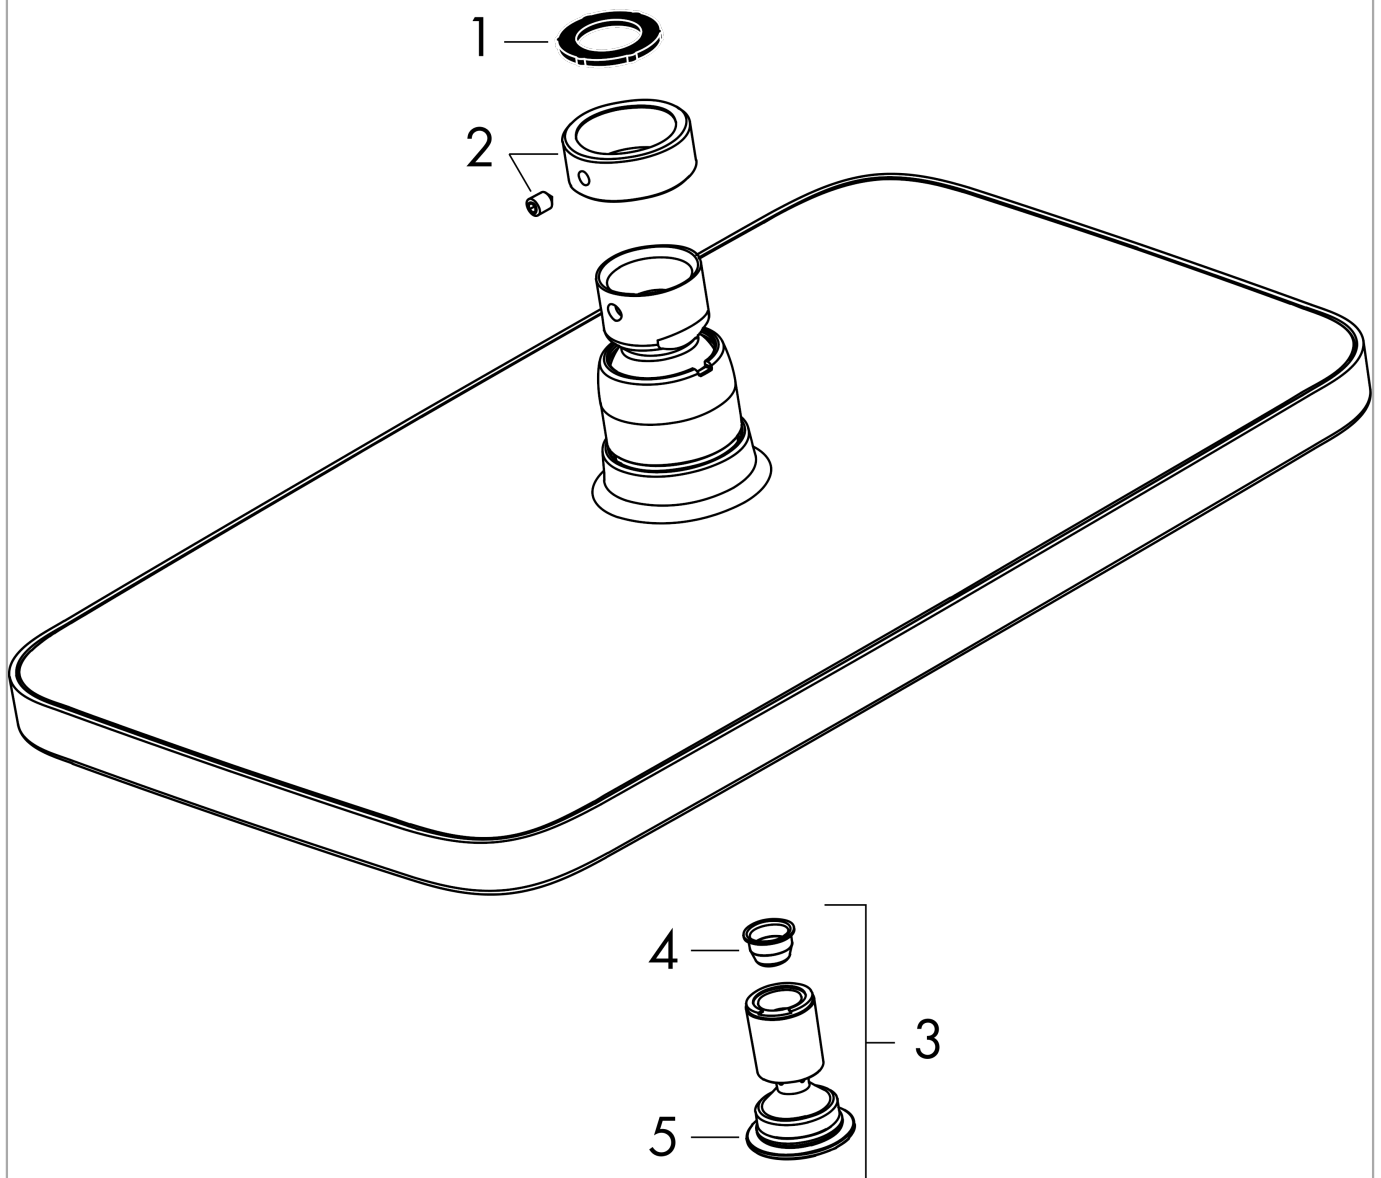

##### product features

- shower head size: 280 x 170 mm
- spray type: RainAir
- ball-joint: overhead shower angle adjustable
- maximum flow rate at 3 bar: 18,3 l/min
- flow rate RainAir spray (at 3 bar): 18 l/min
- material spray disc: metal
- spray disc removable for cleaning
- installation: ceiling or wall
- connection thread G 1/2
- connection dimension: DN15

#### Scale drawing

#### Flowchart

The consumption was measured in combination with the appropriate fittings (thermostat/mixer/in-wall valve) to reflect actual application in practice.

**Croma E**  
**Overhead shower 280 1jet**  
 Surfaces: **Chrome** Article Number: **26257000**

Exploded Drawing

Year of production: >04/19

**Croma E**

**Overhead shower 280 1jet**

Surfaces: **Chrome** Article Number: **26257000**

**Spare part list**

Year of production: >04/19

Pos.	Description	Article Number	Price	PU
1	seal	98058000	-	1
2	lock washer	98942000	-	1
3	air jet	95416000	-	1
4	filter	97735000	-	1
5	O-ring 15x2	98163000	-	1