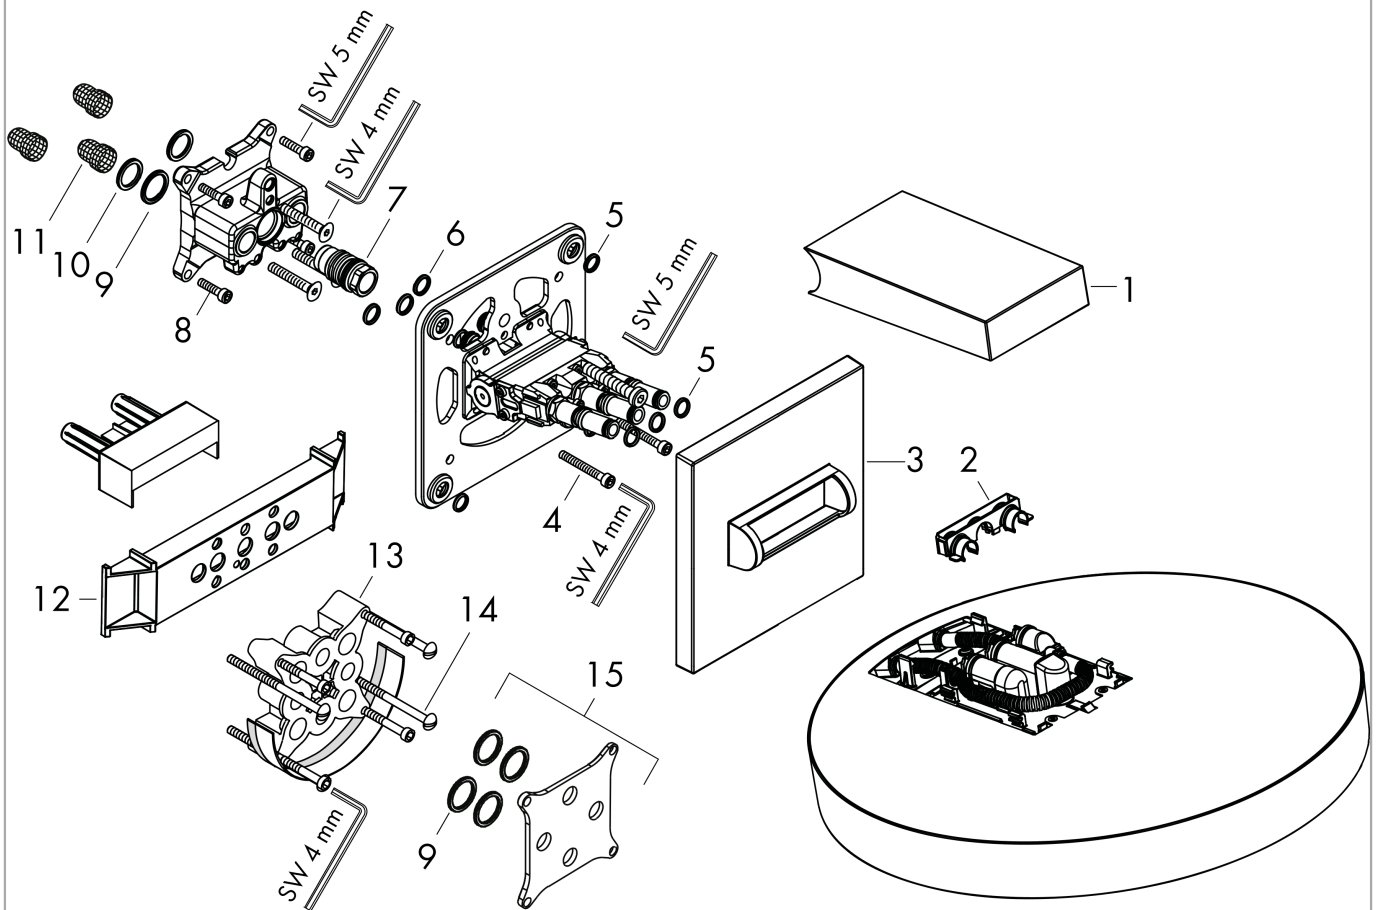

##### product features

- consists of: overhead shower, wall connector
- shower head size: 250 mm
- spray type: PowderRain, Intense PowderRain, RainStream
- projection 273 mm
- middle spray disc: 151 mm
- shower head vertically inclinable by 10-30°
- maximum flow rate at 3 bar: 20 l/min
- flow rate RainStream spray (at 3 bar): 16 l/min
- flow rate Intense PowderRain (at 3bar): 18 l/min
- flow rate PowderRain spray (at 0.3 bar): 20 l/min
- the 3 spray zones must be controlled via 3 valves or a diverter valve with 3 outlets
- Select button on thermostat
- spray disc surface: graphite
- material spray disc: aluminium
- overhead shower removable for cleaning
- frame: metal
- installation: wall-mounted - for installation on iBox

#### Scale drawing

**Rainfinity**

**Overhead shower 250 3jet with wall connector**

Surfaces: **Matt White** Article Number: **26232700**

**Flowchart**

The consumption was measured in combination with the appropriate fittings (thermostat/mixer/in-wall valve) to reflect actual application in practice.

**Rainfinity**

**Overhead shower 250 3jet with wall connector**

Surfaces: **Matt White** Article Number: **26232700**

**Exploded Drawing**

Year of production: >07/19