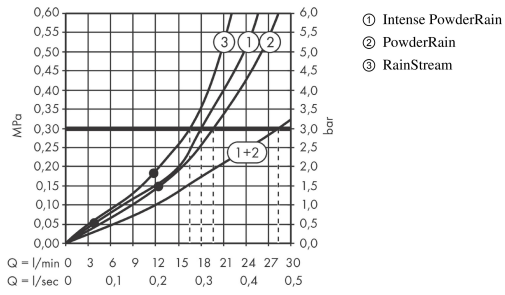

Rainfinity

Overhead shower 250 3jet with wall connector

Surfaces: **Matt White** Article Number: **26232700**

Flowchart

The consumption was measured in combination with the appropriate fittings (thermostat/mixer/in-wall valve) to reflect actual application in practice.