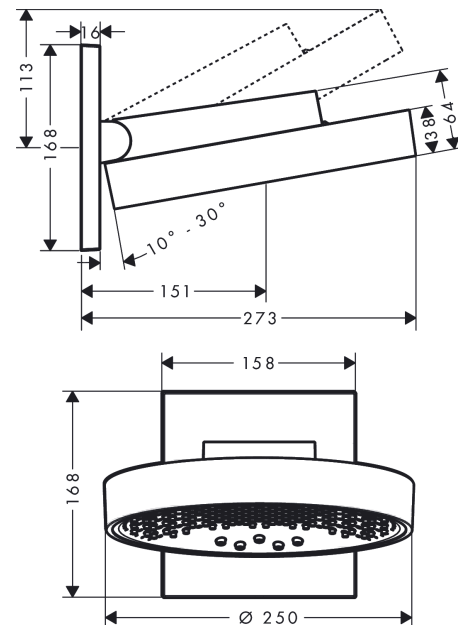

Rainfinity

Overhead shower 250 3jet with wall connector

Surfaces: **Matt White** Article Number: **26232700**

Description

product features

- consists of: overhead shower, wall connector
- shower head size: 250 mm
- spray type: PowderRain, Intense PowderRain, RainStream
- projection 273 mm
- middle spray disc: 151 mm
- shower head vertically inclinable by 10-30°
- maximum flow rate at 3 bar: 20 l/min
- flow rate RainStream spray (at 3 bar): 16 l/min
- flow rate Intense PowderRain (at 3bar): 18 l/min
- flow rate PowderRain spray (at 0.3 bar): 20 l/min
- the 3 spray zones must be controlled via 3 valves or a diverter valve with 3 outlets
- Select button on thermostat
- spray disc surface: graphite
- material spray disc: aluminium
- overhead shower removable for cleaning
- frame: metal
- installation: wall-mounted - for installation on iBox

Technology

Product image

Scale drawing