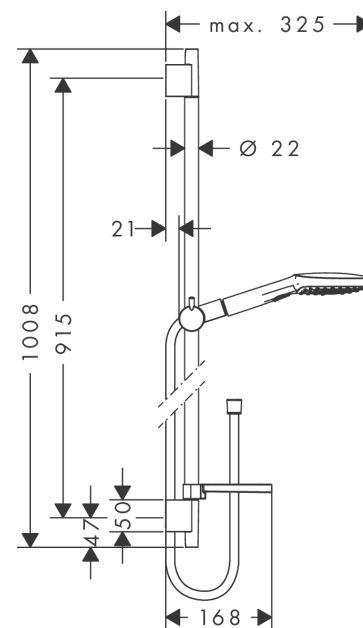

Raindance Select E

Shower set 120 3jet with shower bar 90 cm and soap dish

Surfaces: **White/Chrome** Article Number: **26621400**

Description

product features

- consists of: hand shower, shower bar, shower hose, hand shower holder, soap dish
- shower head size: 120 mm
- spray type: RainAir, Rain, Whirl
- convenient diversion via Select button
- pivot connector prevent hose from tangling
- 90° position adjustable hand shower holder, pivots left and right, up and down
- maximum flow rate at 3 bar: 14,4 l/min
- profile stand pipe: round
- wall supports of plastic
- wall mounting: screw fastening

Technology

Product image

Scale drawing

Flowchart

The consumption was measured in combination with the appropriate fittings (thermostat/mixer/ in-wall valve) to reflect actual application in practice.

Raindance Select E
Shower set 120 3jet with shower bar 90 cm and soap dish
 Surfaces: **White/Chrome** Article Number: **26621400**

Installation examples

Raindance Select E
Shower set 120 3jet with shower bar 90 cm and soap dish
 Surfaces: **White/Chrome** Article Number: **26621400**

Exploded Drawing

Year of production: >10/12

Raindance Select E
Shower set 120 3jet with shower bar 90 cm and soap dish
 Surfaces: **White/Chrome** Article Number: **26621400**

Spare part list

Year of production: >10/12

Pos.	Description	Article Number	Price	PU
1	cover	97709000	-	1
2	wall support	96275000	-	1
3	tile-matching-disk	97450000	-	1
4	mounting set	96179000	-	1
5	support, assy	97651000	-	1
6	soap dish	26519000	-	1
7	clip for Casetta, Ø 22 mm	96189000	-	1
8	handshower	26520400	-	1
9	filter insert	97708000	-	1
10	shower hose Isiflex'B 1,60 m	28276000	-	1