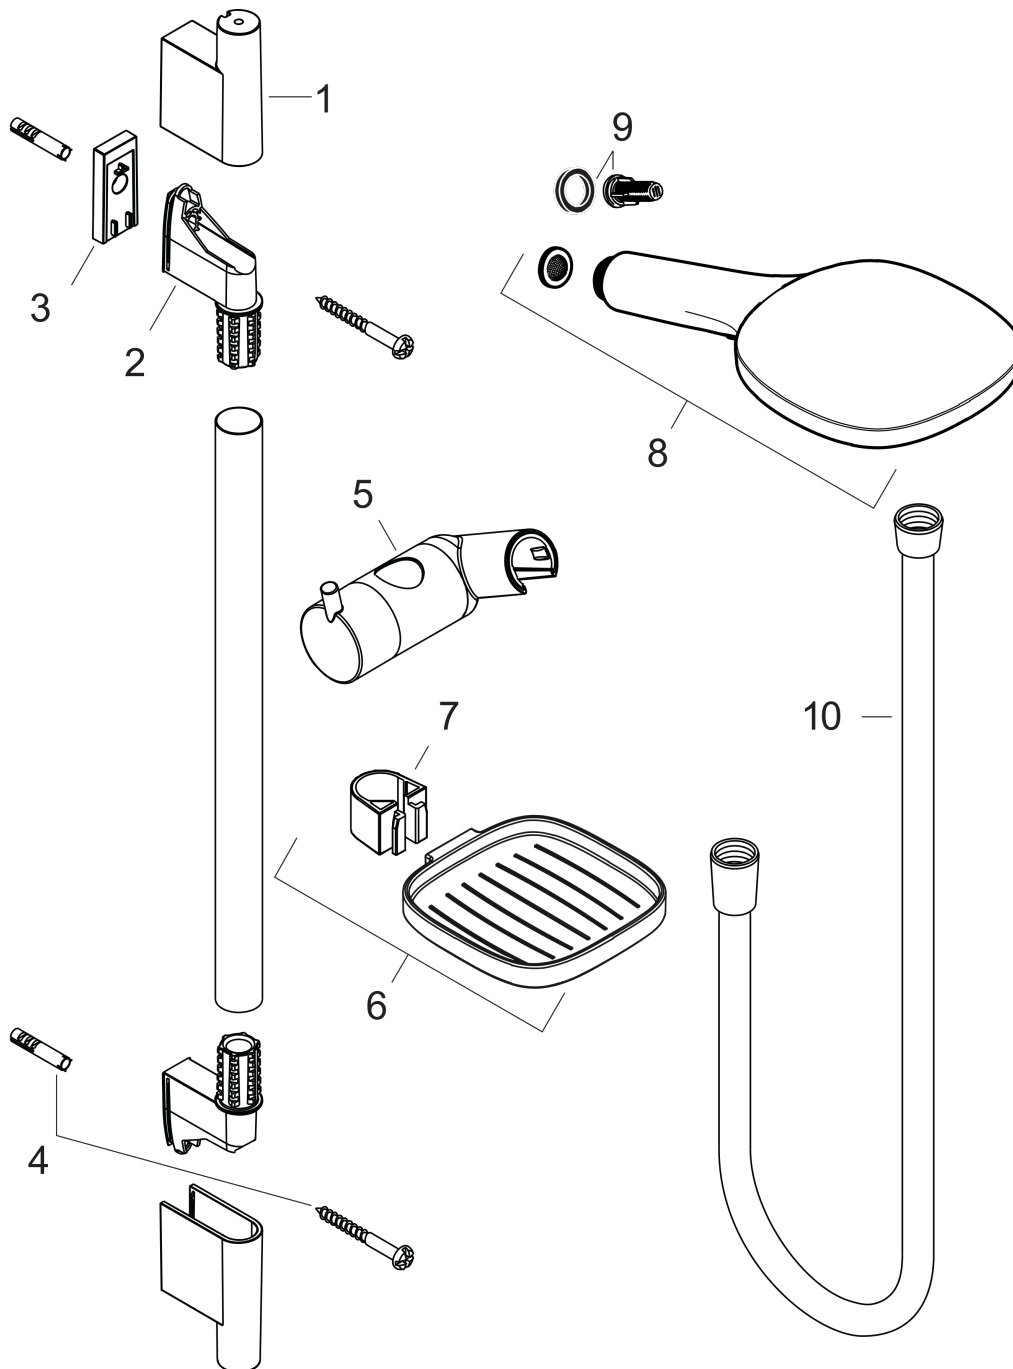

Raindance Select E

Shower set 120 3jet with shower bar 90 cm and soap dish

Surfaces: **White/Chrome** Article Number: **26621400**

Description

product features

- consists of: hand shower, shower bar, shower hose, hand shower holder, soap dish
- shower head size: 120 mm
- spray type: RainAir, Rain, Whirl
- convenient diversion via Select button
- pivot connector prevent hose from tangling
- 90° position adjustable hand shower holder, pivots left and right, up and down
- maximum flow rate at 3 bar: 14,4 l/min
- profile stand pipe: round
- wall supports of plastic
- wall mounting: screw fastening

Technology

Product image

Scale drawing

Flowchart

The consumption was measured in combination with the appropriate fittings (thermostat/mixer/ in-wall valve) to reflect actual application in practice.

Raindance Select E
Shower set 120 3jet with shower bar 90 cm and soap dish
 Surfaces: **White/Chrome** Article Number: **26621400**

Installation examples

Raindance Select E
Shower set 120 3jet with shower bar 90 cm and soap dish
 Surfaces: **White/Chrome** Article Number: **26621400**

Exploded Drawing

Year of production: >10/12

Raindance Select E
Shower set 120 3jet with shower bar 90 cm and soap dish
 Surfaces: **White/Chrome** Article Number: **26621400**

Spare part list

Year of production: >10/12

Pos.	Description	Article Number	Price	PU
1	cover	97709000	-	1
2	wall support	96275000	-	1
3	tile-matching-disk	97450000	-	1
4	mounting set	96179000	-	1
5	support, assy	97651000	-	1
6	soap dish	26519000	-	1
7	clip for Casetta, Ø 22 mm	96189000	-	1
8	handshower	26520400	-	1
9	filter insert	97708000	-	1
10	shower hose Isiflex'B 1,60 m	28276000	-	1