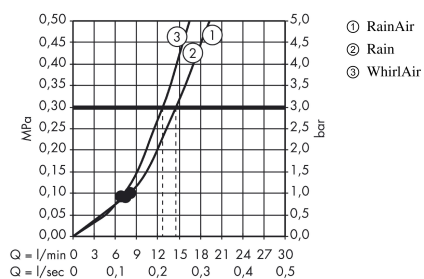

Raindance Select E

Shower set 120 3jet with shower bar 90 cm and soap dish

Surfaces: **White/Chrome** Article Number: **26621400**

Description

product features

- consists of: hand shower, shower bar, shower hose, hand shower holder, soap dish
- shower head size: 120 mm
- spray type: RainAir, Rain, Whirl
- convenient diversion via Select button
- pivot connector prevent hose from tangling
- 90° position adjustable hand shower holder, pivots left and right, up and down
- maximum flow rate at 3 bar: 14,4 l/min
- profile stand pipe: round
- wall supports of plastic
- wall mounting: screw fastening

Technology

Product image

Scale drawing

Flowchart

The consumption was measured in combination with the appropriate fittings (thermostat/mixer/ in-wall valve) to reflect actual application in practice.

Raindance Select E
Shower set 120 3jet with shower bar 90 cm and soap dish
 Surfaces: **White/Chrome** Article Number: **26621400**

Installation examples

Raindance Select E
Shower set 120 3jet with shower bar 90 cm and soap dish
 Surfaces: **White/Chrome** Article Number: **26621400**

Exploded Drawing

Year of production: >10/12

Raindance Select E
Shower set 120 3jet with shower bar 90 cm and soap dish
 Surfaces: **White/Chrome** Article Number: **26621400**