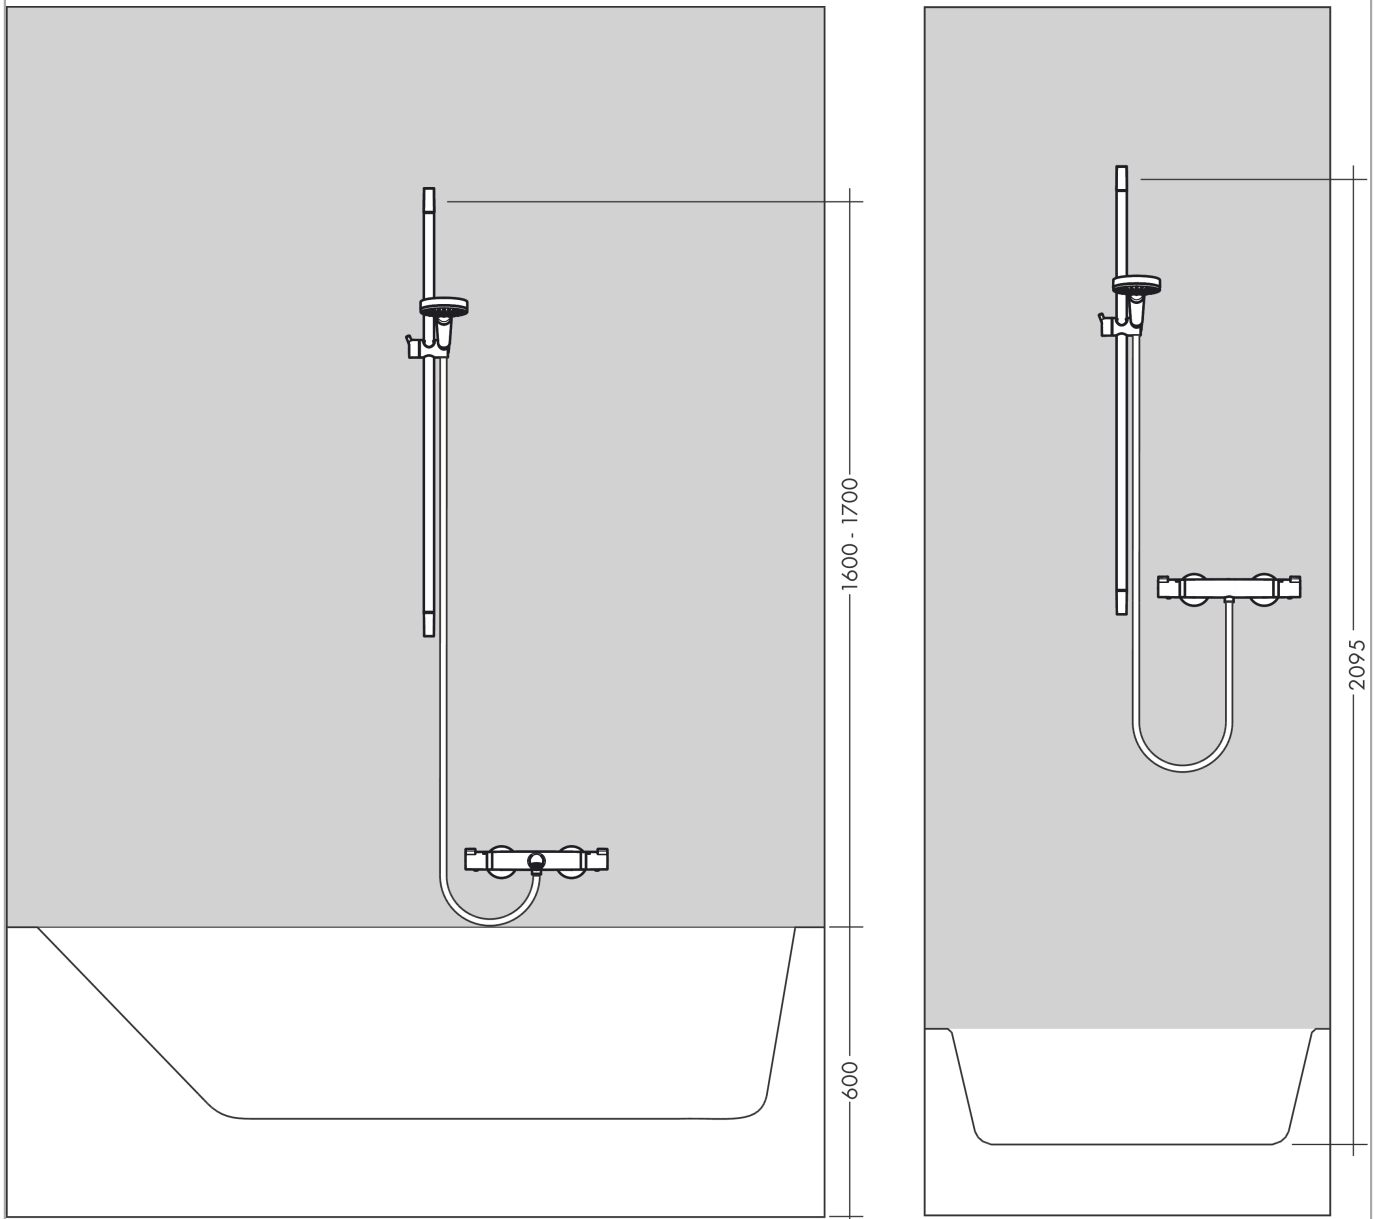

Raindance Select E

Shower set 120 3jet with shower bar 90 cm and soap dish

Surfaces: **White/Chrome** Article Number: **26621400**

Description

product features

- consists of: hand shower, shower bar, shower hose, hand shower holder, soap dish
- shower head size: 120 mm
- spray type: RainAir, Rain, Whirl
- convenient diversion via Select button
- pivot connector prevent hose from tangling
- 90° position adjustable hand shower holder, pivots left and right, up and down
- maximum flow rate at 3 bar: 14,4 l/min
- profile stand pipe: round
- wall supports of plastic
- wall mounting: screw fastening

Technology

Product image

Scale drawing

Flowchart

The consumption was measured in combination with the appropriate fittings (thermostat/mixer/ in-wall valve) to reflect actual application in practice.

Raindance Select E
Shower set 120 3jet with shower bar 90 cm and soap dish
 Surfaces: **White/Chrome** Article Number: **26621400**

Installation examples

Raindance Select E
Shower set 120 3jet with shower bar 90 cm and soap dish
 Surfaces: **White/Chrome** Article Number: **26621400**

Exploded Drawing

Year of production: >10/12

Raindance Select E
Shower set 120 3jet with shower bar 90 cm and soap dish
 Surfaces: **White/Chrome** Article Number: **26621400**

Spare part list

Year of production: >10/12

Pos.	Description	Article Number	Price	PU
1	cover	97709000	-	1
2	wall support	96275000	-	1
3	tile-matching-disk	97450000	-	1
4	mounting set	96179000	-	1
5	support, assy	97651000	-	1
6	soap dish	26519000	-	1
7	clip for Casetta, Ø 22 mm	96189000	-	1
8	handshower	26520400	-	1
9	filter insert	97708000	-	1
10	shower hose Isiflex'B 1,60 m	28276000	-	1