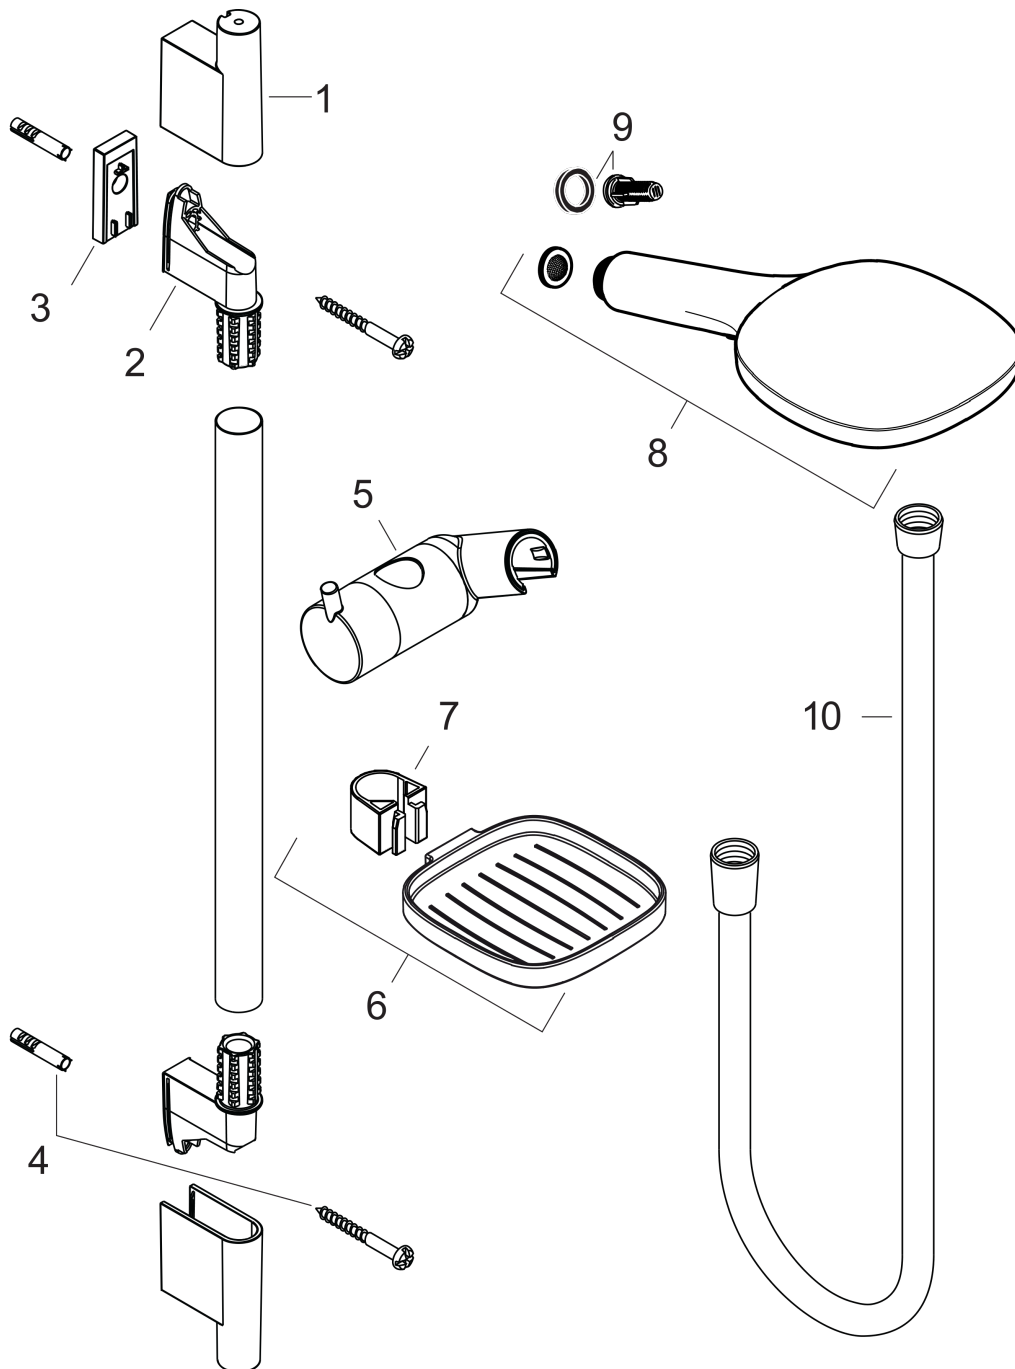

#### product features

- consists of: hand shower, shower bar, shower hose, hand shower holder, soap dish
- shower head size: 120 mm
- spray type: RainAir, Rain, Whirl
- convenient diversion via Select button
- pivot connector prevent hose from tangling
- 90° position adjustable hand shower holder, pivots left and right, up and down
- maximum flow rate at 3 bar: 14,4 l/min
- profile stand pipe: round
- wall supports of plastic
- wall mounting: screw fastening

### Flowchart

The consumption was measured in combination with the appropriate fittings (thermostat/mixer/ in-wall valve) to reflect actual application in practice.

**Raindance Select E**  
**Shower set 120 3jet with shower bar 90 cm and soap dish**  
 Surfaces: **Chrome** Article Number: **26621000**

Installation examples

**Raindance Select E**  
**Shower set 120 3jet with shower bar 90 cm and soap dish**  
 Surfaces: **Chrome** Article Number: **26621000**

**Exploded Drawing**

Year of production: >10/12

## Spare part list

Year of production: >10/12

Pos.	Description	Article Number	Price	PU
1	cover	97709000	-	1
2	wall support	96275000	-	1
3	tile-matching-disk	97450000	-	1
4	mounting set	96179000	-	1
5	support, assy	97651000	-	1
6	soap dish	26519000	-	1
7	clip for Casetta, Ø 22 mm	96189000	-	1
8	handshower	26520000	-	1
9	filter insert	97708000	-	1
10	shower hose Isiflex'B 1,60 m	28276000	-	1