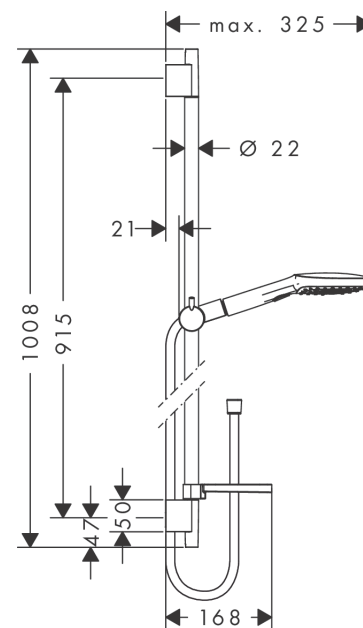

**Raindance Select E**  
**Shower set 120 3jet with shower bar 90 cm and soap dish**  
 Surfaces: **Chrome** Article Number: **26621000**

#### product features

- consists of: hand shower, shower bar, shower hose, hand shower holder, soap dish
- shower head size: 120 mm
- spray type: RainAir, Rain, Whirl
- convenient diversion via Select button
- pivot connector prevent hose from tangling
- 90° position adjustable hand shower holder, pivots left and right, up and down
- maximum flow rate at 3 bar: 14,4 l/min
- profile stand pipe: round
- wall supports of plastic
- wall mounting: screw fastening

### Scale drawing

## Spare part list

Year of production: >10/12

Pos.	Description	Article Number	Price	PU
1	cover	97709000	-	1
2	wall support	96275000	-	1
3	tile-matching-disk	97450000	-	1
4	mounting set	96179000	-	1
5	support, assy	97651000	-	1
6	soap dish	26519000	-	1
7	clip for Casetta, Ø 22 mm	96189000	-	1
8	handshower	26520000	-	1
9	filter insert	97708000	-	1
10	shower hose Isiflex'B 1,60 m	28276000	-	1