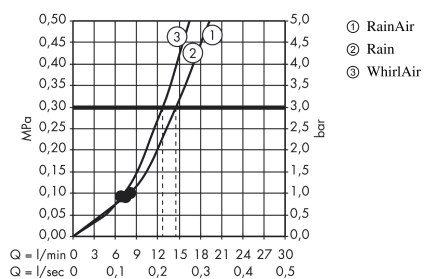

Flowchart

The consumption was measured in combination with the appropriate fittings (thermostat/mixer/ in-wall valve) to reflect actual application in practice.