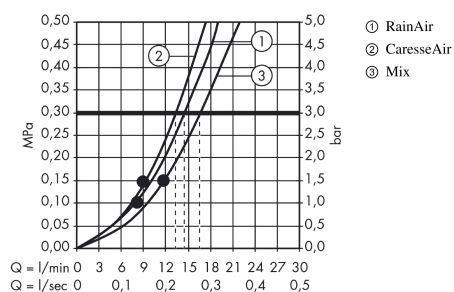

Raindance Select S

Shower set 150 3jet with shower bar 90 cm

Surfaces: **White/Chrome** Article Number: **26626400**

Description

product features

- consists of: hand shower, shower bar, shower hose, hand shower holder
- shower head size: 150 mm
- spray type: RainAir, CaresseAir, Mix
- convenient diversion via Select button
- pivot connector prevent hose from tangling
- 90° position adjustable hand shower holder, pivots left and right, up and down
- maximum flow rate at 3 bar: 16 l/min
- bar width: 23 mm
- profile stand pipe: square
- wall mounting: screw fastening

Technology

Product image

Scale drawing

Flowchart

The consumption was measured in combination with the appropriate fittings (thermostat/mixer/ in-wall valve) to reflect actual application in practice.

Raindance Select S
Shower set 150 3jet with shower bar 90 cm
 Surfaces: **White/Chrome** Article Number: **26626400**