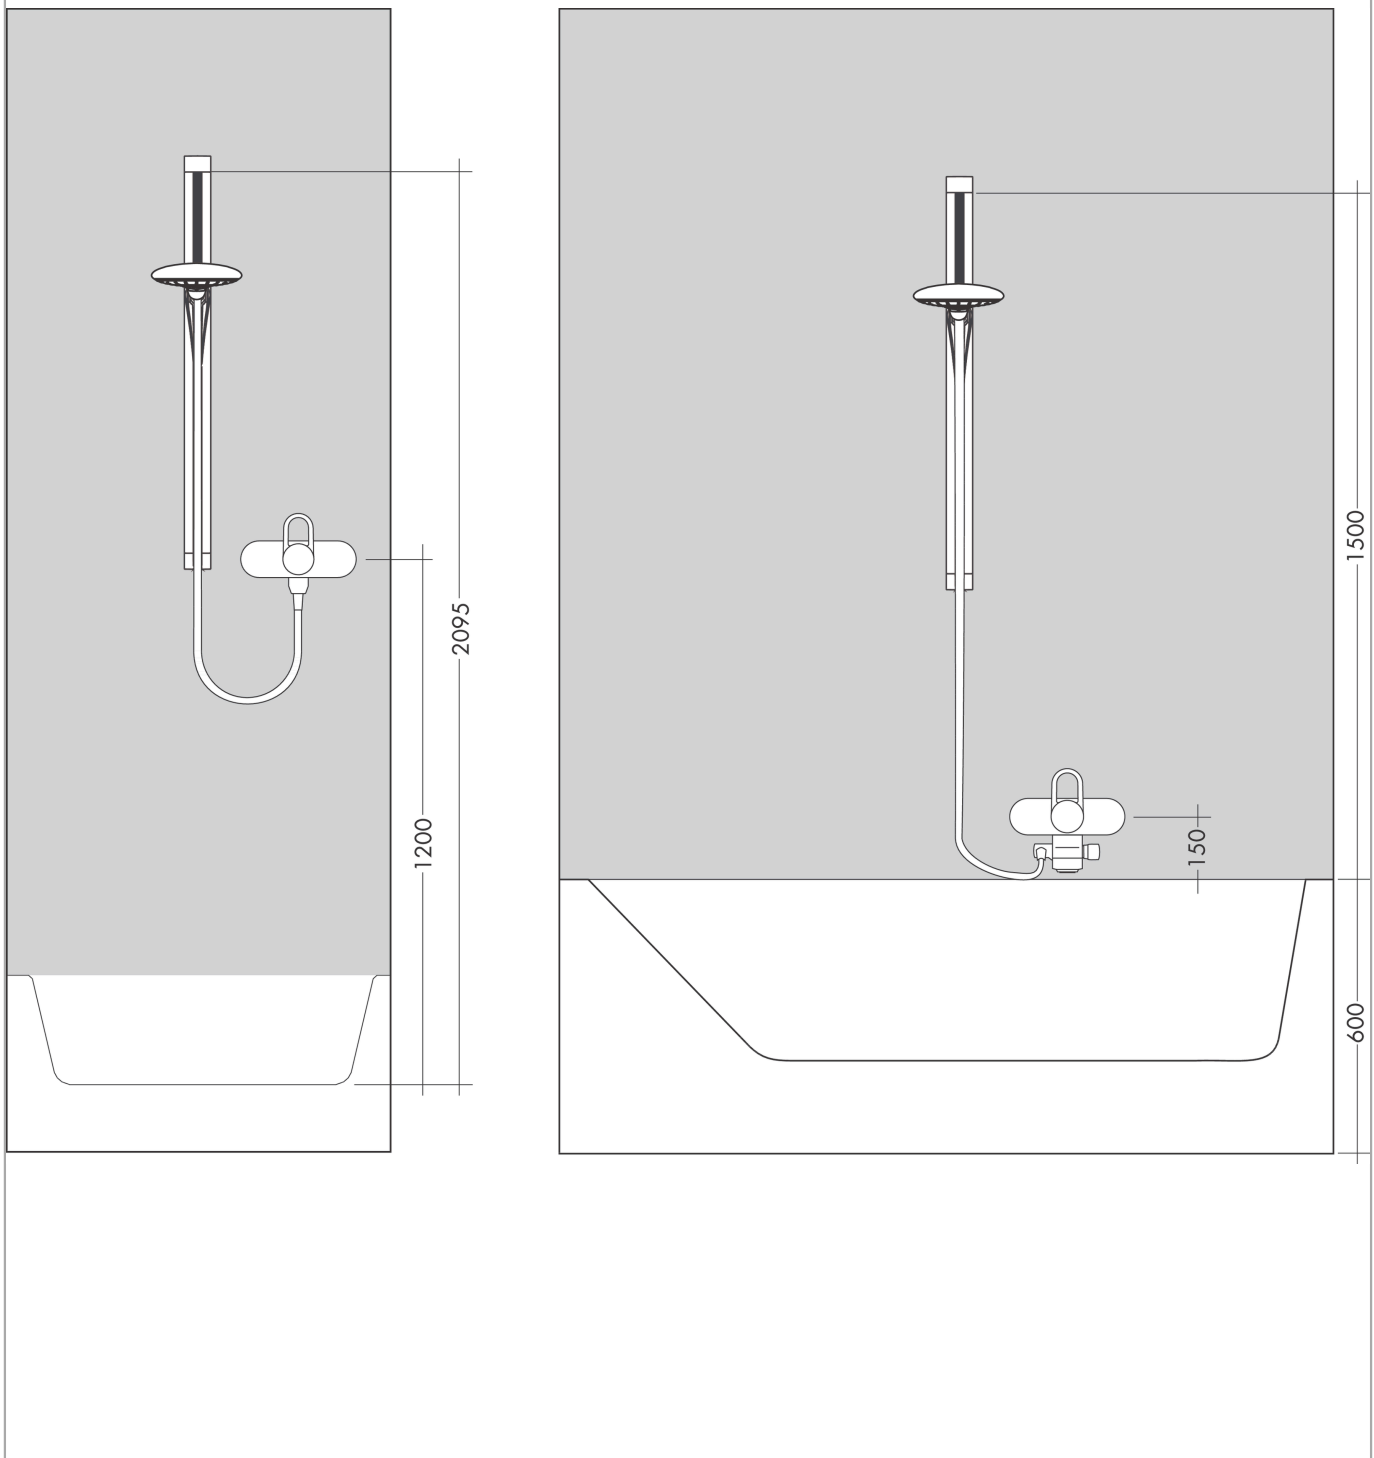

Raindance Select S

Shower set 150 3jet with shower bar 90 cm

Surfaces: **White/Chrome** Article Number: **26626400**

Description

product features

- consists of: hand shower, shower bar, shower hose, hand shower holder
- shower head size: 150 mm
- spray type: RainAir, CaresseAir, Mix
- convenient diversion via Select button
- pivot connector prevent hose from tangling
- 90° position adjustable hand shower holder, pivots left and right, up and down
- maximum flow rate at 3 bar: 16 l/min
- bar width: 23 mm
- profile stand pipe: square
- wall mounting: screw fastening

Technology

Product image

Scale drawing

Flowchart

The consumption was measured in combination with the appropriate fittings (thermostat/mixer/ in-wall valve) to reflect actual application in practice.

Raindance Select S
Shower set 150 3jet with shower bar 90 cm
 Surfaces: **White/Chrome** Article Number: **26626400**

Installation examples

Raindance Select S
Shower set 150 3jet with shower bar 90 cm
 Surfaces: **White/Chrome** Article Number: **26626400**

Exploded Drawing

Year of production: >01/12

Raindance Select S
Shower set 150 3jet with shower bar 90 cm
 Surfaces: **White/Chrome** Article Number: **26626400**

Spare part list

Year of production: >01/12

Pos.	Description	Article Number	Price	PU
1	tile-matching-disk	98993000	-	1
2	wall support cpl.	98518000	-	1
3	mounting set	96179000	-	1
4	set of covers	98519000	-	1
5	handshower	28587400	-	1
6	filter insert	97708000	-	1
7	shower hose Isiflex'B 1,60 m	28276000	-	1
8	support, assy	98520000	-	1
9	guide	98918000	-	1
10	corner fitting set	28694000	-	1