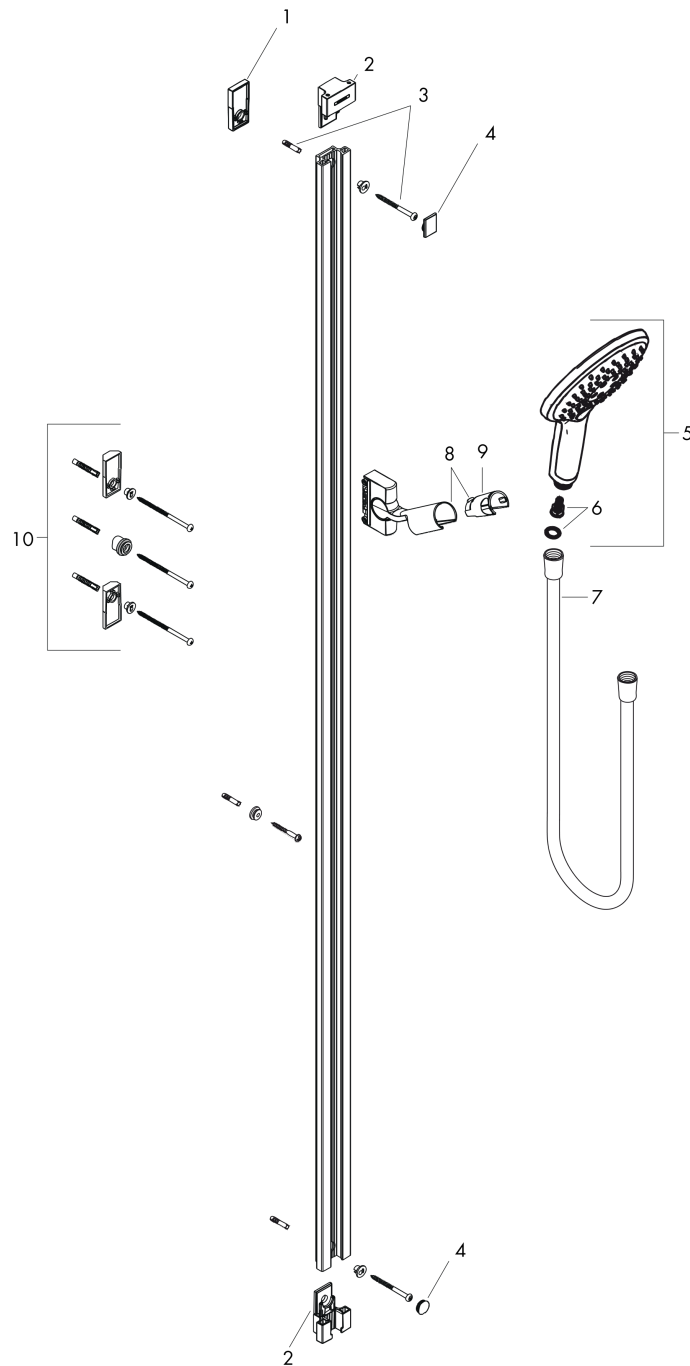

Raindance Select S

Shower set 150 3jet with shower bar 90 cm

Surfaces: **White/Chrome** Article Number: **26626400**

Description

product features

- consists of: hand shower, shower bar, shower hose, hand shower holder
- shower head size: 150 mm
- spray type: RainAir, CaresseAir, Mix
- convenient diversion via Select button
- pivot connector prevent hose from tangling
- 90° position adjustable hand shower holder, pivots left and right, up and down
- maximum flow rate at 3 bar: 16 l/min
- bar width: 23 mm
- profile stand pipe: square
- wall mounting: screw fastening

Technology

Product image

Scale drawing

Flowchart

The consumption was measured in combination with the appropriate fittings (thermostat/mixer/ in-wall valve) to reflect actual application in practice.

Raindance Select S
Shower set 150 3jet with shower bar 90 cm
 Surfaces: **White/Chrome** Article Number: **26626400**

Installation examples

Raindance Select S
Shower set 150 3jet with shower bar 90 cm
 Surfaces: **White/Chrome** Article Number: **26626400**

Exploded Drawing

Year of production: >01/12

Raindance Select S
Shower set 150 3jet with shower bar 90 cm
 Surfaces: **White/Chrome** Article Number: **26626400**

Spare part list

Year of production: >01/12

Pos.	Description	Article Number	Price	PU
1	tile-matching-disk	98993000	-	1
2	wall support cpl.	98518000	-	1
3	mounting set	96179000	-	1
4	set of covers	98519000	-	1
5	handshower	28587400	-	1
6	filter insert	97708000	-	1
7	shower hose Isiflex'B 1,60 m	28276000	-	1
8	support, assy	98520000	-	1
9	guide	98918000	-	1
10	corner fitting set	28694000	-	1