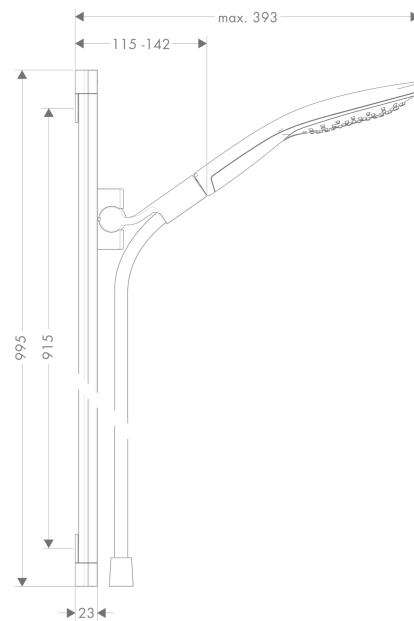

Raindance Select S

Shower set 150 3jet with shower bar 90 cm

Surfaces: **White/Chrome** Article Number: **26626400**

Description

product features

- consists of: hand shower, shower bar, shower hose, hand shower holder
- shower head size: 150 mm
- spray type: RainAir, CaresseAir, Mix
- convenient diversion via Select button
- pivot connector prevent hose from tangling
- 90° position adjustable hand shower holder, pivots left and right, up and down
- maximum flow rate at 3 bar: 16 l/min
- bar width: 23 mm
- profile stand pipe: square
- wall mounting: screw fastening

Technology

Product image

Scale drawing

Flowchart

The consumption was measured in combination with the appropriate fittings (thermostat/mixer/ in-wall valve) to reflect actual application in practice.

Raindance Select S
Shower set 150 3jet with shower bar 90 cm
 Surfaces: **White/Chrome** Article Number: **26626400**

Installation examples

Raindance Select S
Shower set 150 3jet with shower bar 90 cm
 Surfaces: **White/Chrome** Article Number: **26626400**

Exploded Drawing

Year of production: >01/12

Raindance Select S
Shower set 150 3jet with shower bar 90 cm
 Surfaces: **White/Chrome** Article Number: **26626400**

Spare part list

Year of production: >01/12

Pos.	Description	Article Number	Price	PU
1	tile-matching-disk	98993000	-	1
2	wall support cpl.	98518000	-	1
3	mounting set	96179000	-	1
4	set of covers	98519000	-	1
5	handshower	28587400	-	1
6	filter insert	97708000	-	1
7	shower hose Isiflex'B 1,60 m	28276000	-	1
8	support, assy	98520000	-	1
9	guide	98918000	-	1
10	corner fitting set	28694000	-	1