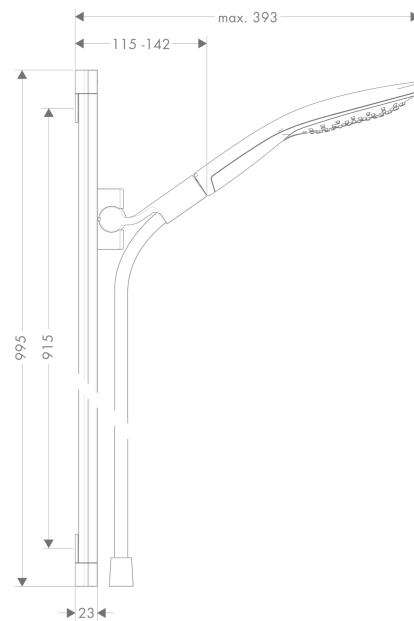

Raindance Select S

Shower set 150 3jet with shower bar 90 cm

Surfaces: **Chrome** Article Number: **26626000**

Description

product features

- consists of: hand shower, shower bar, shower hose, hand shower holder
- shower head size: 150 mm
- spray type: RainAir, CaresseAir, Mix
- convenient diversion via Select button
- pivot connector prevent hose from tangling
- 90° position adjustable hand shower holder, pivots left and right, up and down
- maximum flow rate at 3 bar: 16 l/min
- bar width: 23 mm
- profile stand pipe: square
- wall mounting: screw fastening

Technology

Product image

Scale drawing

Flowchart

The consumption was measured in combination with the appropriate fittings (thermostat/mixer/ in-wall valve) to reflect actual application in practice.

Raindance Select S
Shower set 150 3jet with shower bar 90 cm
 Surfaces: **Chrome** Article Number: **26626000**

Installation examples

Raindance Select S
Shower set 150 3jet with shower bar 90 cm
 Surfaces: **Chrome** Article Number: **26626000**

Exploded Drawing

Year of production: >01/12

Raindance Select S
Shower set 150 3jet with shower bar 90 cm
 Surfaces: **Chrome** Article Number: **26626000**

Spare part list

Year of production: >01/12

Pos.	Description	Article Number	Price	PU
1	tile-matching-disk	98993000	-	1
2	wall support cpl.	98518000	-	1
3	mounting set	96179000	-	1
4	set of covers	98519000	-	1
5	handshower	28587000	-	1
6	filter insert	97708000	-	1
7	shower hose Isiflex'B 1,60 m	28276000	-	1
8	support, assy	98520000	-	1
9	guide	98918000	-	1
10	corner fitting set	28694000	-	1