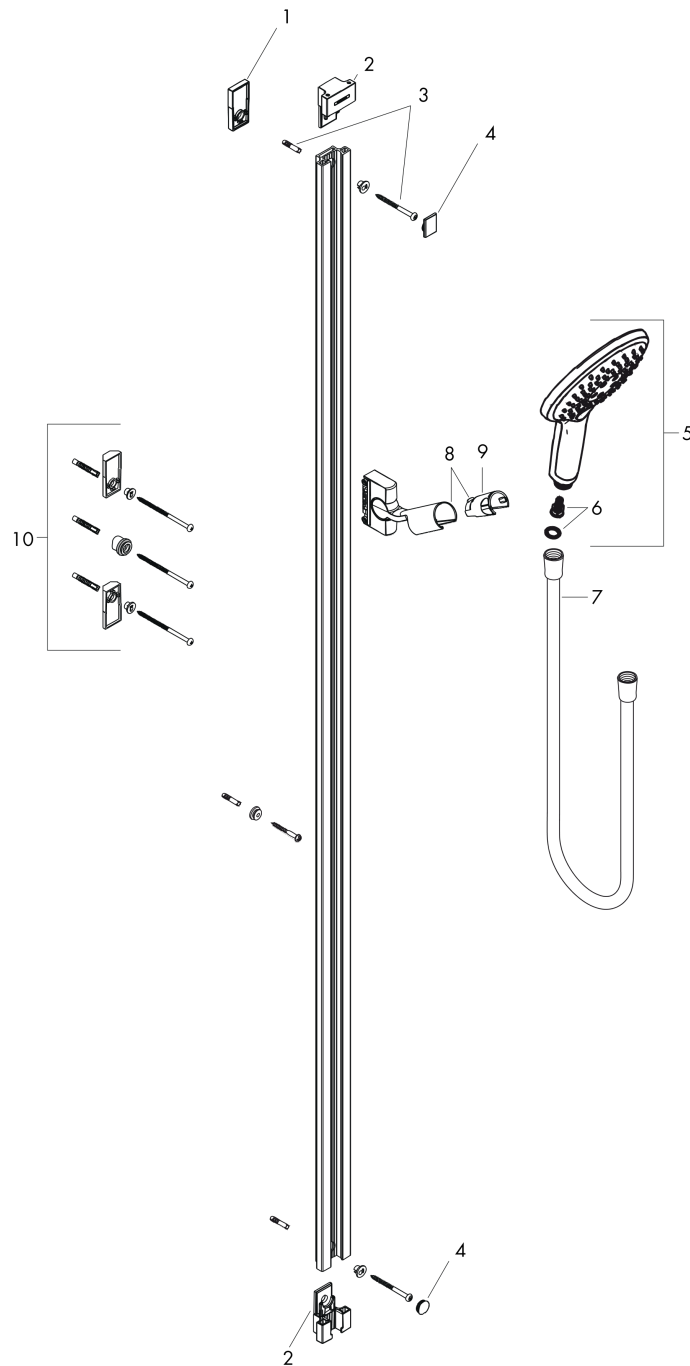

Raindance Select S

Shower set 150 3jet with shower bar 90 cm

Surfaces: **Chrome** Article Number: **26626000**

Description

product features

- consists of: hand shower, shower bar, shower hose, hand shower holder
- shower head size: 150 mm
- spray type: RainAir, CaresseAir, Mix
- convenient diversion via Select button
- pivot connector prevent hose from tangling
- 90° position adjustable hand shower holder, pivots left and right, up and down
- maximum flow rate at 3 bar: 16 l/min
- bar width: 23 mm
- profile stand pipe: square
- wall mounting: screw fastening

Technology

Product image

Scale drawing

Flowchart

The consumption was measured in combination with the appropriate fittings (thermostat/mixer/ in-wall valve) to reflect actual application in practice.

Raindance Select S
Shower set 150 3jet with shower bar 90 cm
 Surfaces: **Chrome** Article Number: **26626000**

Installation examples

Raindance Select S
Shower set 150 3jet with shower bar 90 cm
 Surfaces: **Chrome** Article Number: **26626000**

Exploded Drawing

Year of production: >01/12

Raindance Select S
Shower set 150 3jet with shower bar 90 cm
 Surfaces: **Chrome** Article Number: **26626000**

Spare part list

Year of production: >01/12

Pos.	Description	Article Number	Price	PU
1	tile-matching-disk	98993000	-	1
2	wall support cpl.	98518000	-	1
3	mounting set	96179000	-	1
4	set of covers	98519000	-	1
5	handshower	28587000	-	1
6	filter insert	97708000	-	1
7	shower hose Isiflex'B 1,60 m	28276000	-	1
8	support, assy	98520000	-	1
9	guide	98918000	-	1
10	corner fitting set	28694000	-	1