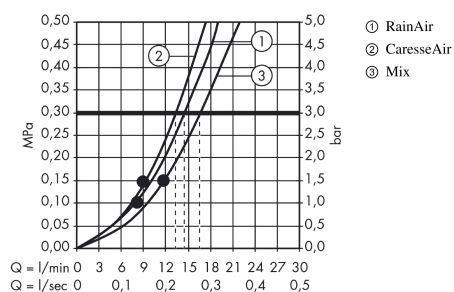

Raindance Select S

Shower set 150 3jet with shower bar 90 cm

Surfaces: **Chrome** Article Number: **26626000**

Description

product features

- consists of: hand shower, shower bar, shower hose, hand shower holder
- shower head size: 150 mm
- spray type: RainAir, CaresseAir, Mix
- convenient diversion via Select button
- pivot connector prevent hose from tangling
- 90° position adjustable hand shower holder, pivots left and right, up and down
- maximum flow rate at 3 bar: 16 l/min
- bar width: 23 mm
- profile stand pipe: square
- wall mounting: screw fastening

Technology

Product image

Scale drawing

Flowchart

The consumption was measured in combination with the appropriate fittings (thermostat/mixer/ in-wall valve) to reflect actual application in practice.

Raindance Select S
Shower set 150 3jet with shower bar 90 cm
 Surfaces: **Chrome** Article Number: **26626000**