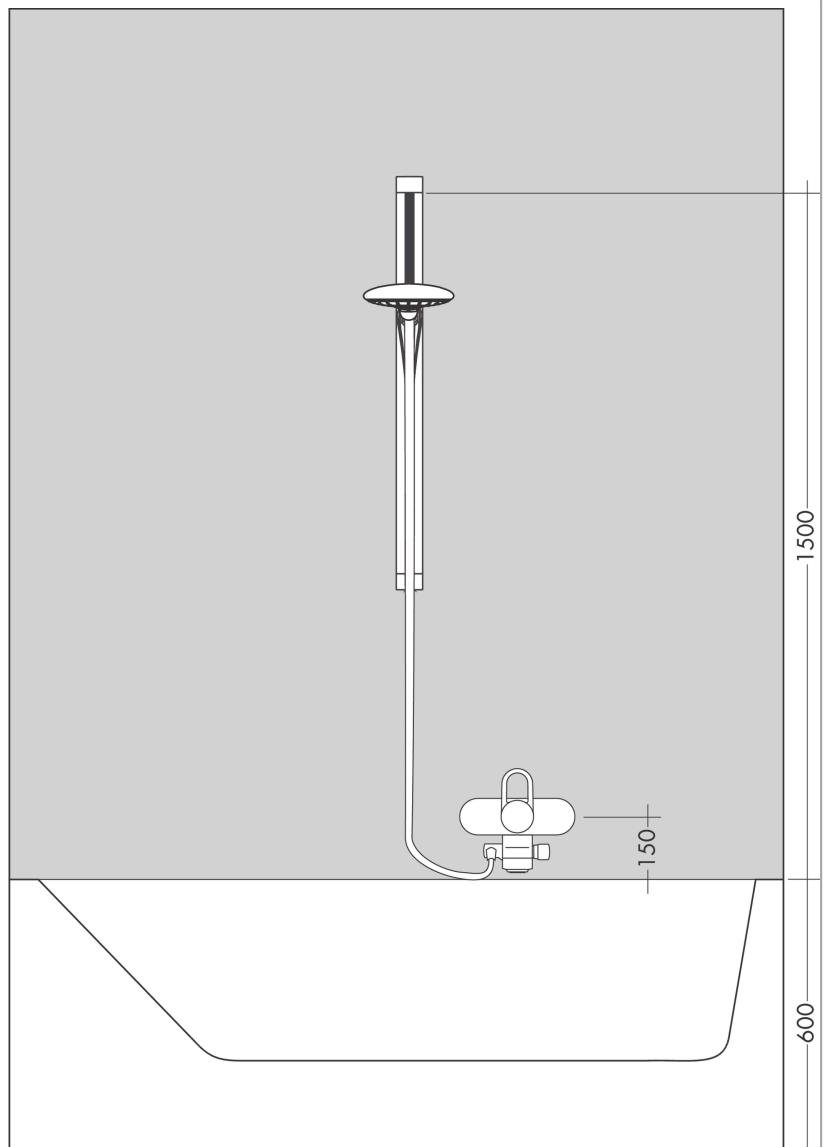

Raindance Select S

Shower set 150 3jet with shower bar 90 cm

Surfaces: **Chrome** Article Number: **26626000**

Description

product features

- consists of: hand shower, shower bar, shower hose, hand shower holder
- shower head size: 150 mm
- spray type: RainAir, CaresseAir, Mix
- convenient diversion via Select button
- pivot connector prevent hose from tangling
- 90° position adjustable hand shower holder, pivots left and right, up and down
- maximum flow rate at 3 bar: 16 l/min
- bar width: 23 mm
- profile stand pipe: square
- wall mounting: screw fastening

Technology

Product image

Scale drawing

Flowchart

The consumption was measured in combination with the appropriate fittings (thermostat/mixer/ in-wall valve) to reflect actual application in practice.

Raindance Select S
Shower set 150 3jet with shower bar 90 cm
 Surfaces: **Chrome** Article Number: **26626000**

Installation examples

Raindance Select S
Shower set 150 3jet with shower bar 90 cm
 Surfaces: **Chrome** Article Number: **26626000**

Exploded Drawing

Year of production: >01/12

Raindance Select S
Shower set 150 3jet with shower bar 90 cm
 Surfaces: **Chrome** Article Number: **26626000**

Spare part list

Year of production: >01/12

Pos.	Description	Article Number	Price	PU
1	tile-matching-disk	98993000	-	1
2	wall support cpl.	98518000	-	1
3	mounting set	96179000	-	1
4	set of covers	98519000	-	1
5	handshower	28587000	-	1
6	filter insert	97708000	-	1
7	shower hose Isiflex'B 1,60 m	28276000	-	1
8	support, assy	98520000	-	1
9	guide	98918000	-	1
10	corner fitting set	28694000	-	1