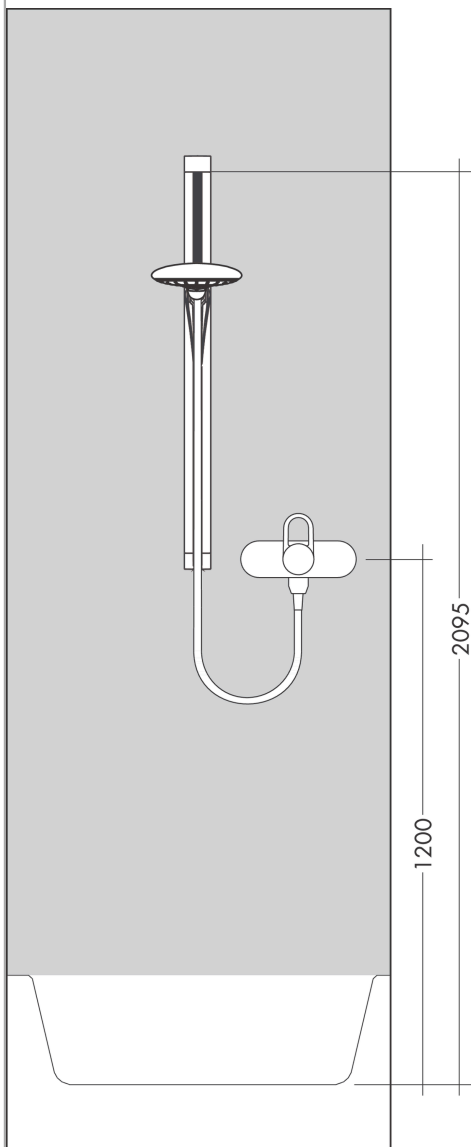

Raindance Select S

Shower set 150 3jet with shower bar 90 cm

Surfaces: **Chrome** Article Number: **26626000**

Description

product features

- consists of: hand shower, shower bar, shower hose, hand shower holder
- shower head size: 150 mm
- spray type: RainAir, CaresseAir, Mix
- convenient diversion via Select button
- pivot connector prevent hose from tangling
- 90° position adjustable hand shower holder, pivots left and right, up and down
- maximum flow rate at 3 bar: 16 l/min
- bar width: 23 mm
- profile stand pipe: square
- wall mounting: screw fastening

Technology

Product image

Scale drawing

Flowchart

The consumption was measured in combination with the appropriate fittings (thermostat/mixer/ in-wall valve) to reflect actual application in practice.

Raindance Select S
Shower set 150 3jet with shower bar 90 cm
 Surfaces: **Chrome** Article Number: **26626000**

Installation examples

Raindance Select S
Shower set 150 3jet with shower bar 90 cm
 Surfaces: **Chrome** Article Number: **26626000**

Exploded Drawing

Year of production: >01/12

Raindance Select S
Shower set 150 3jet with shower bar 90 cm
 Surfaces: **Chrome** Article Number: **26626000**

Spare part list

Year of production: >01/12

Pos.	Description	Article Number	Price	PU
1	tile-matching-disk	98993000	-	1
2	wall support cpl.	98518000	-	1
3	mounting set	96179000	-	1
4	set of covers	98519000	-	1
5	handshower	28587000	-	1
6	filter insert	97708000	-	1
7	shower hose Isiflex'B 1,60 m	28276000	-	1
8	support, assy	98520000	-	1
9	guide	98918000	-	1
10	corner fitting set	28694000	-	1