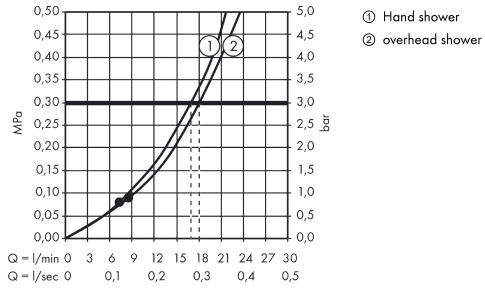

##### product features

- consists of: overhead shower, hand shower, shower thermostat, shower hose, hand shower holder, shower bar
- overhead shower Crometta 160
- shower head size: 160 mm
- spray type: Rain
- ball-joint: overhead shower angle adjustable
- hand shower holder inclination angle can be adjusted by 45°
- height-adjustable hand shower holder
- shower bar diameter: 22 mm
- rising pipe can be shortened in height
- shower arm length: 350 mm
- maximum flow rate at 3 bar: 17 l/min
- flow rate Rain spray (at 3 bar): 17 l/min
- operating pressure: min. 1 bar/max. 10 bar
- thermostat Ecostat Universal
- safety lock at 40° C
- adjustable hot water limitation
- outlets controlled via turning handle
- installation type: exposed installation
- connection dimension DN15
- connection thread G 1/2
- centre distance 150 ± 12 mm

#### Scale drawing

**Crometta**

**Showerpipe 160 1jet with thermostat**

Surfaces: **White/Chrome** Article Number: **27264400**

**Flowchart**

**Crometta**

**Showerpipe 160 1jet with thermostat**

Surfaces: **White/Chrome** Article Number: **27264400**