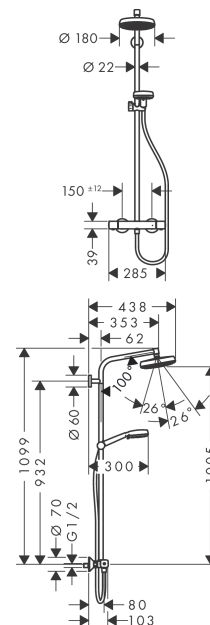

##### product features

- consists of: overhead shower, hand shower, shower thermostat, shower hose, hand shower holder, shower bar
- overhead shower Crometta 160
- shower head size: 160 mm
- spray type: Rain
- ball-joint: overhead shower angle adjustable
- hand shower holder inclination angle can be adjusted by 45°
- height-adjustable hand shower holder
- shower bar diameter: 22 mm
- rising pipe can be shortened in height
- shower arm length: 350 mm
- maximum flow rate at 3 bar: 17 l/min
- flow rate Rain spray (at 3 bar): 17 l/min
- operating pressure: min. 1 bar/max. 10 bar
- thermostat Ecostat Universal
- safety lock at 40° C
- adjustable hot water limitation
- outlets controlled via turning handle
- installation type: exposed installation
- connection dimension DN15
- connection thread G 1/2
- centre distance 150 ± 12 mm

#### Scale drawing

**Crometta**

**Showerpipe 160 1jet with thermostat**

Surfaces: **White/Chrome** Article Number: **27264400**

**Flowchart**

**Crometta**

**Showerpipe 160 1jet with thermostat**

Surfaces: **White/Chrome** Article Number: **27264400**