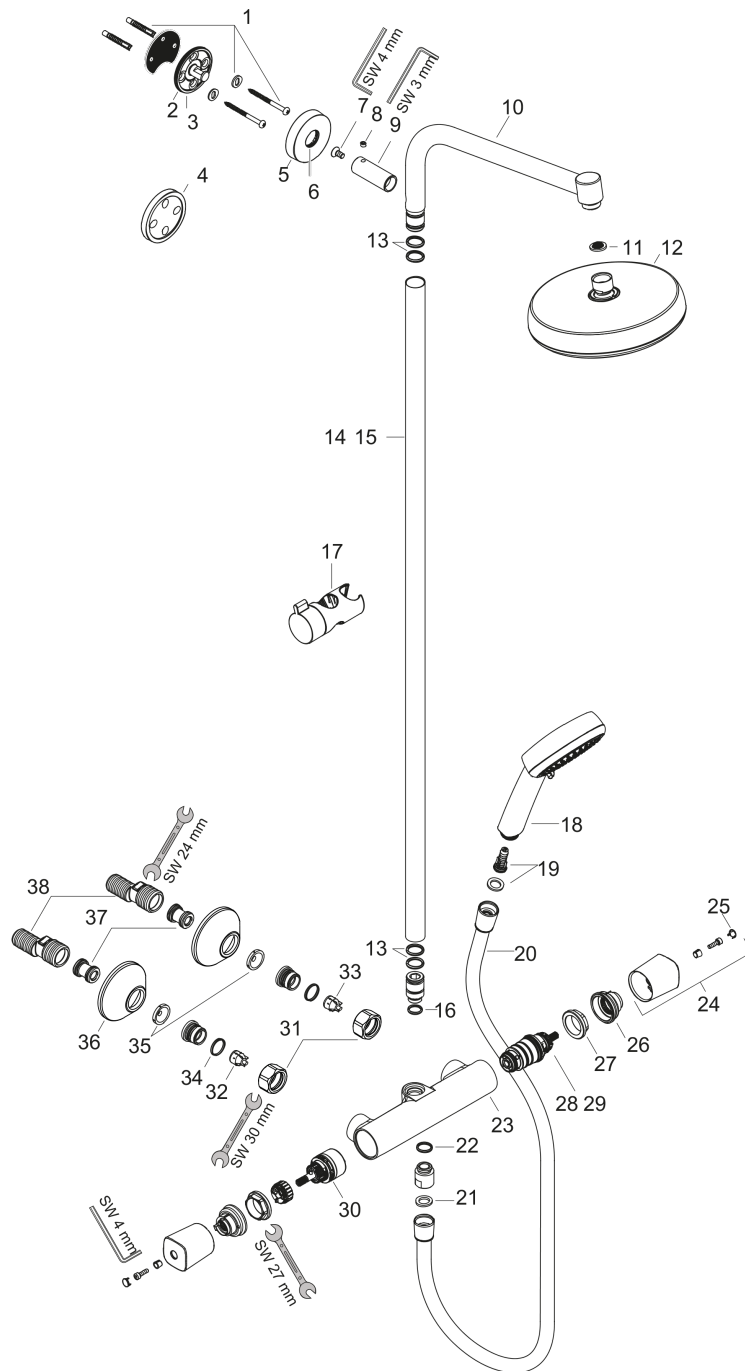

##### product features

- consists of: overhead shower, hand shower, shower thermostat, shower hose, hand shower holder, shower bar
- overhead shower Crometta 160
- shower head size: 160 mm
- spray type: Rain
- ball-joint: overhead shower angle adjustable
- hand shower holder inclination angle can be adjusted by 45°
- height-adjustable hand shower holder
- shower bar diameter: 22 mm
- rising pipe can be shortened in height
- shower arm length: 350 mm
- maximum flow rate at 3 bar: 17 l/min
- flow rate Rain spray (at 3 bar): 17 l/min
- operating pressure: min. 1 bar/max. 10 bar
- thermostat Ecostat Universal
- safety lock at 40° C
- adjustable hot water limitation
- outlets controlled via turning handle
- installation type: exposed installation
- connection dimension DN15
- connection thread G 1/2
- centre distance 150 ± 12 mm

#### Scale drawing

**Crometta**

**Showerpipe 160 1jet with thermostat**

Surfaces: **White/Chrome** Article Number: **27264400**

**Flowchart**

**Crometta**

**Showerpipe 160 1jet with thermostat**

Surfaces: **White/Chrome** Article Number: **27264400**

Installation examples

**Crometta**

**Showerpipe 160 1jet with thermostat**

Surfaces: **White/Chrome** Article Number: **27264400**

**Exploded Drawing**

Year of production: >10/14