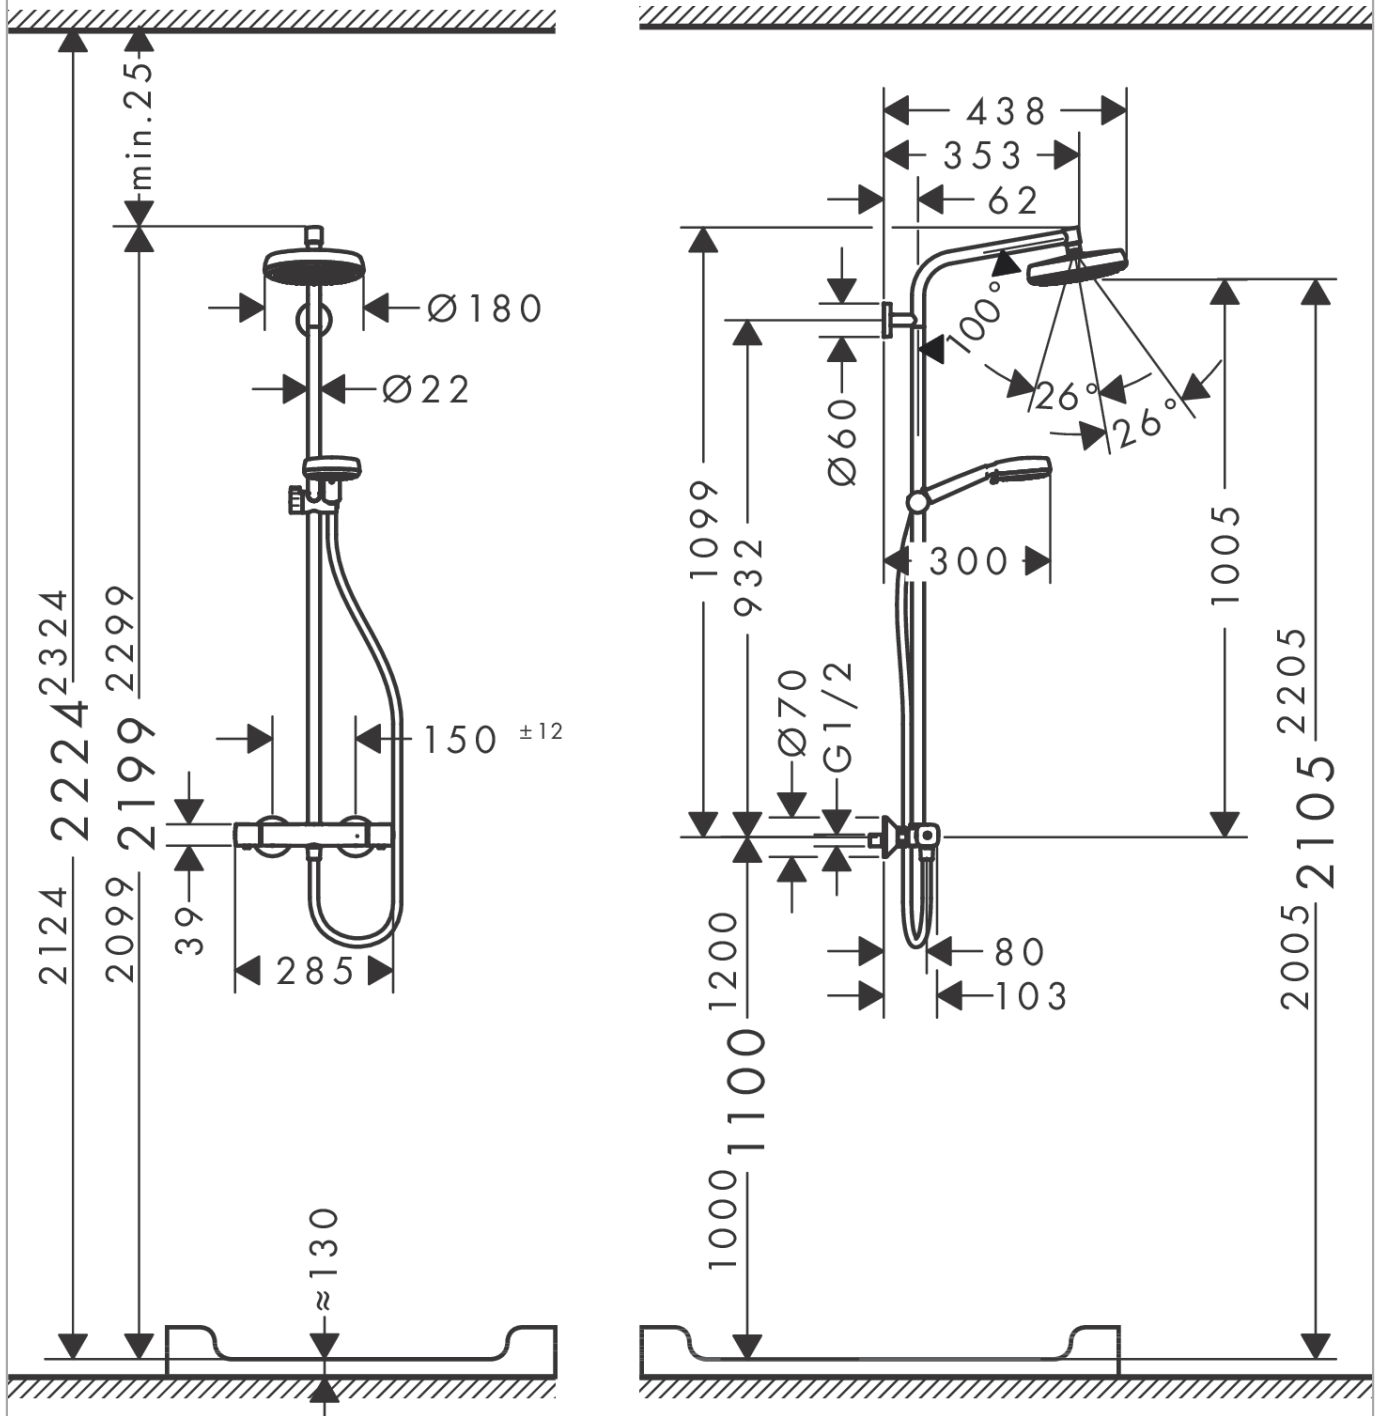

Crometta

Showerpipe 160 1jet with thermostat

Surfaces: **White/Chrome** Article Number: **27264400**

Installation examples