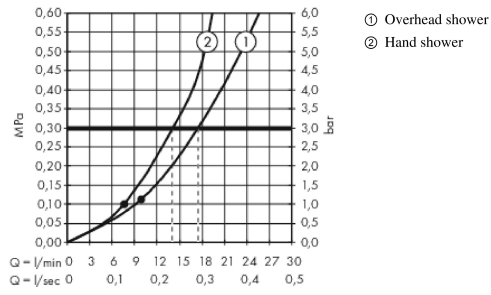

Croma

Showerpipe 160 1jet with thermostat

Surfaces: **Chrome** Article Number: **27135000**

Description

product features

- consists of: overhead shower, hand shower, shower thermostat, shower hose, hand shower holder, shower bar
- overhead shower Croma 160
- shower head size: 160 mm
- spray type: Rain
- fully chrome-plated spray disc
- ball-joint: overhead shower angle adjustable
- height-adjustable hand shower holder
- shower bar diameter: 22 mm
- rising pipe can be shortened in height
- shower arm length: 270 mm
- maximum flow rate at 3 bar: 17 l/min
- operating pressure: min. 1 bar/max. 10 bar
- thermostat Ecostat Comfort
- safety lock at 40° C
- adjustable hot water limitation
- outlets controlled via turning handle
- installation type: exposed installation
- connection dimension DN15
- connection thread G 1/2
- centre distance 150 ± 12 mm

Technology

Product image

Scale drawing

Croma
Showerpipe 160 1jet with thermostat
 Surfaces: **Chrome** Article Number: **27135000**

Flowchart

Croma
Showerpipe 160 1jet with thermostat
 Surfaces: **Chrome** Article Number: **27135000**