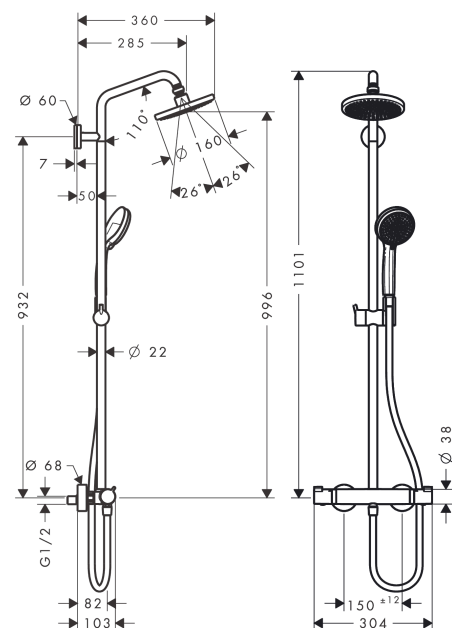

Croma

Showerpipe 160 1jet with thermostat

Surfaces: **Chrome** Article Number: **27135000**

Description

product features

- consists of: overhead shower, hand shower, shower thermostat, shower hose, hand shower holder, shower bar
- overhead shower Croma 160
- shower head size: 160 mm
- spray type: Rain
- fully chrome-plated spray disc
- ball-joint: overhead shower angle adjustable
- height-adjustable hand shower holder
- shower bar diameter: 22 mm
- rising pipe can be shortened in height
- shower arm length: 270 mm
- maximum flow rate at 3 bar: 17 l/min
- operating pressure: min. 1 bar/max. 10 bar
- thermostat Ecostat Comfort
- safety lock at 40° C
- adjustable hot water limitation
- outlets controlled via turning handle
- installation type: exposed installation
- connection dimension DN15
- connection thread G 1/2
- centre distance 150 ± 12 mm

Technology

Product image

Scale drawing

Croma
Showerpipe 160 1jet with thermostat
 Surfaces: **Chrome** Article Number: **27135000**

Flowchart

Croma
Showerpipe 160 1jet with thermostat
 Surfaces: **Chrome** Article Number: **27135000**

Installation examples

Croma
Showerpipe 160 1jet with thermostat
 Surfaces: **Chrome** Article Number: **27135000**

Exploded Drawing

Year of production: >03/12

Croma

Showerpipe 160 1jet with thermostat

Surfaces: **Chrome** Article Number: **27135000**

Croma
Showerpipe 160 1jet with thermostat
 Surfaces: **Chrome** Article Number: **27135000**

Spare part list

Year of production: >03/12

Pos.	Description	Article Number	Price	PU
a	set of S-unions (±32 mm)	98592000	-	1
b	brake disc	92469000	-	1