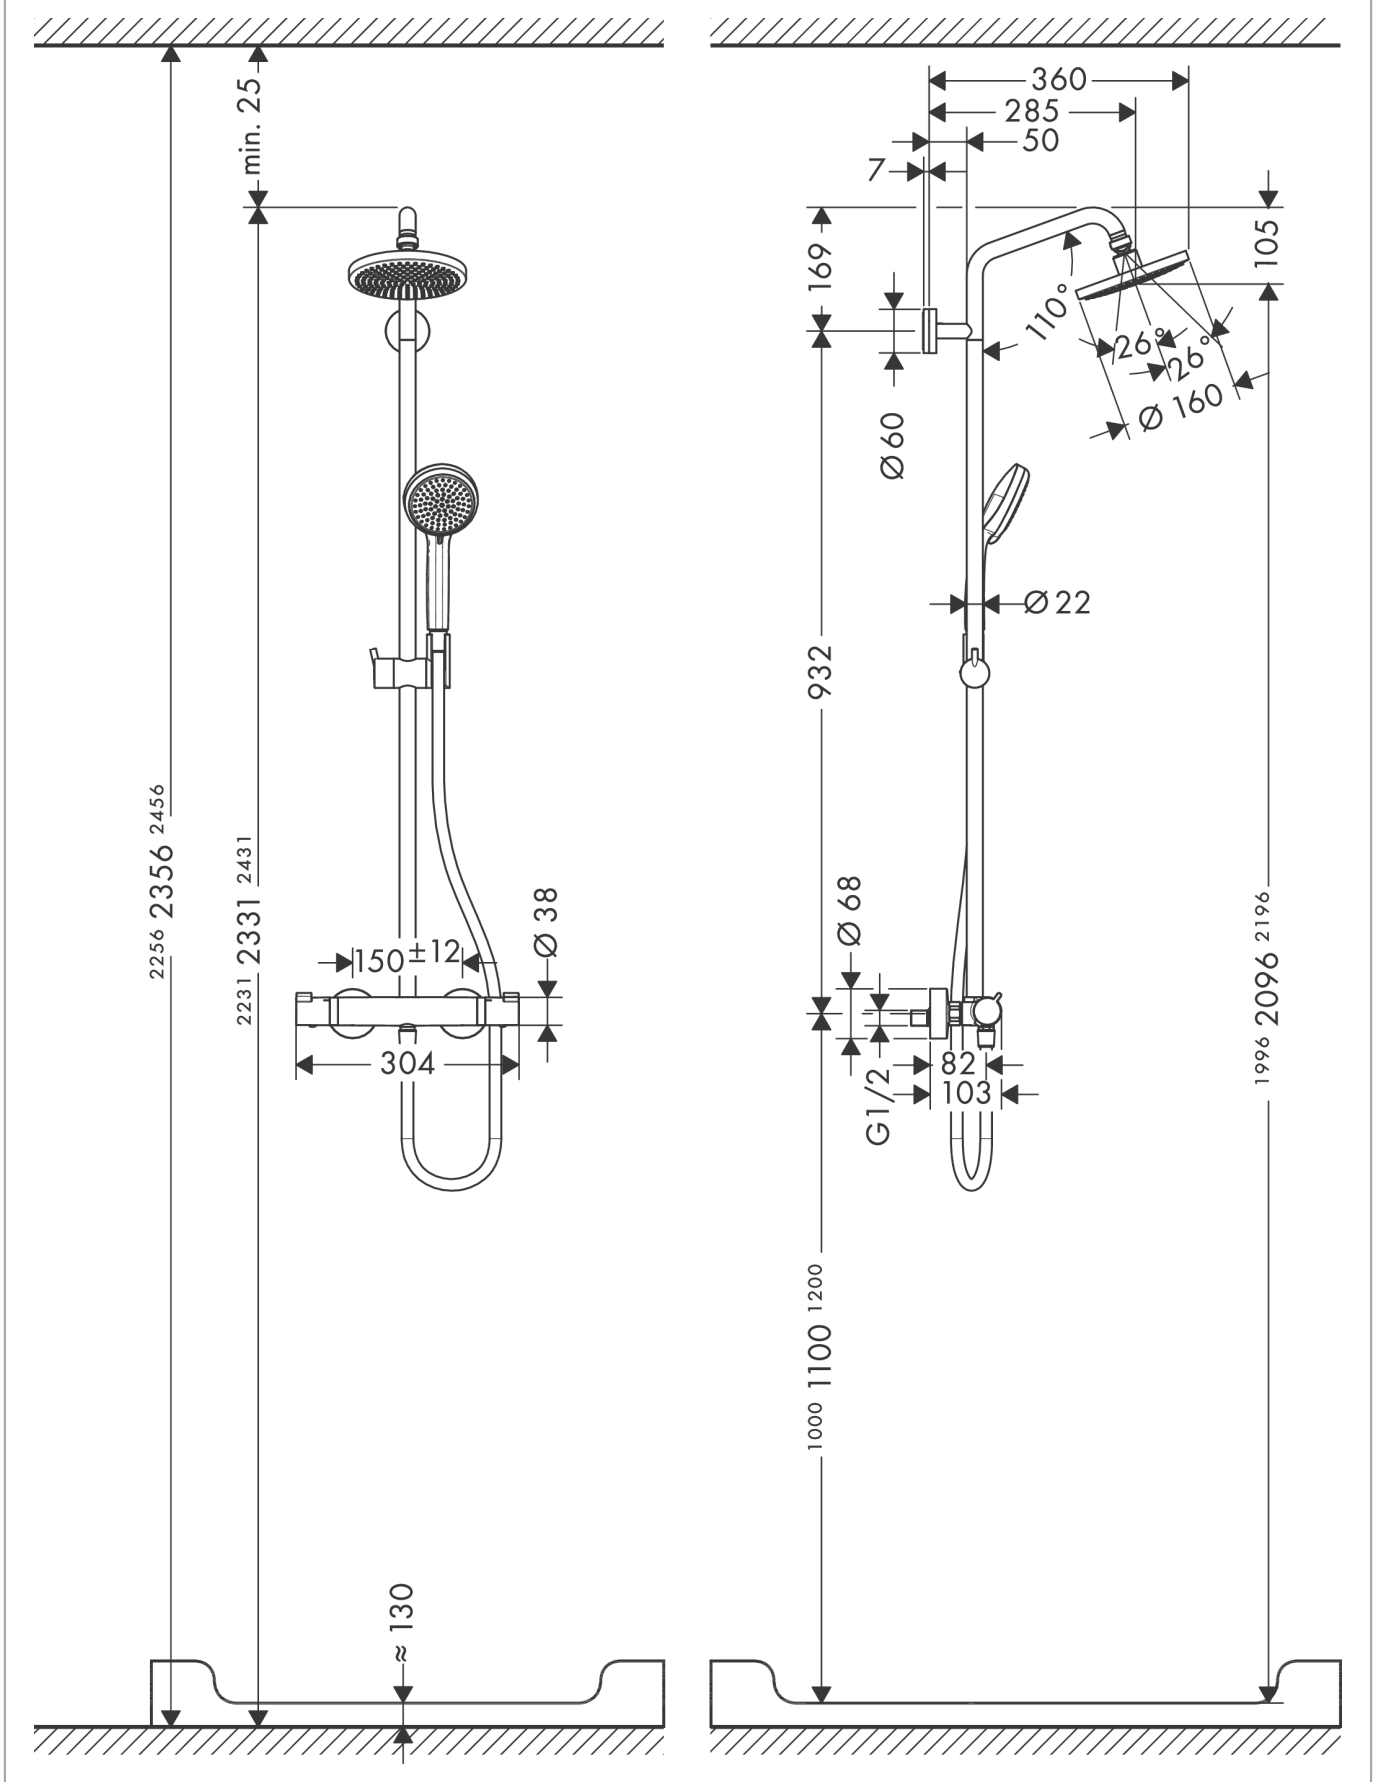

Croma
Showerpipe 160 1jet with thermostat
Surfaces: **Chrome** Article Number: **27135000**

Installation examples