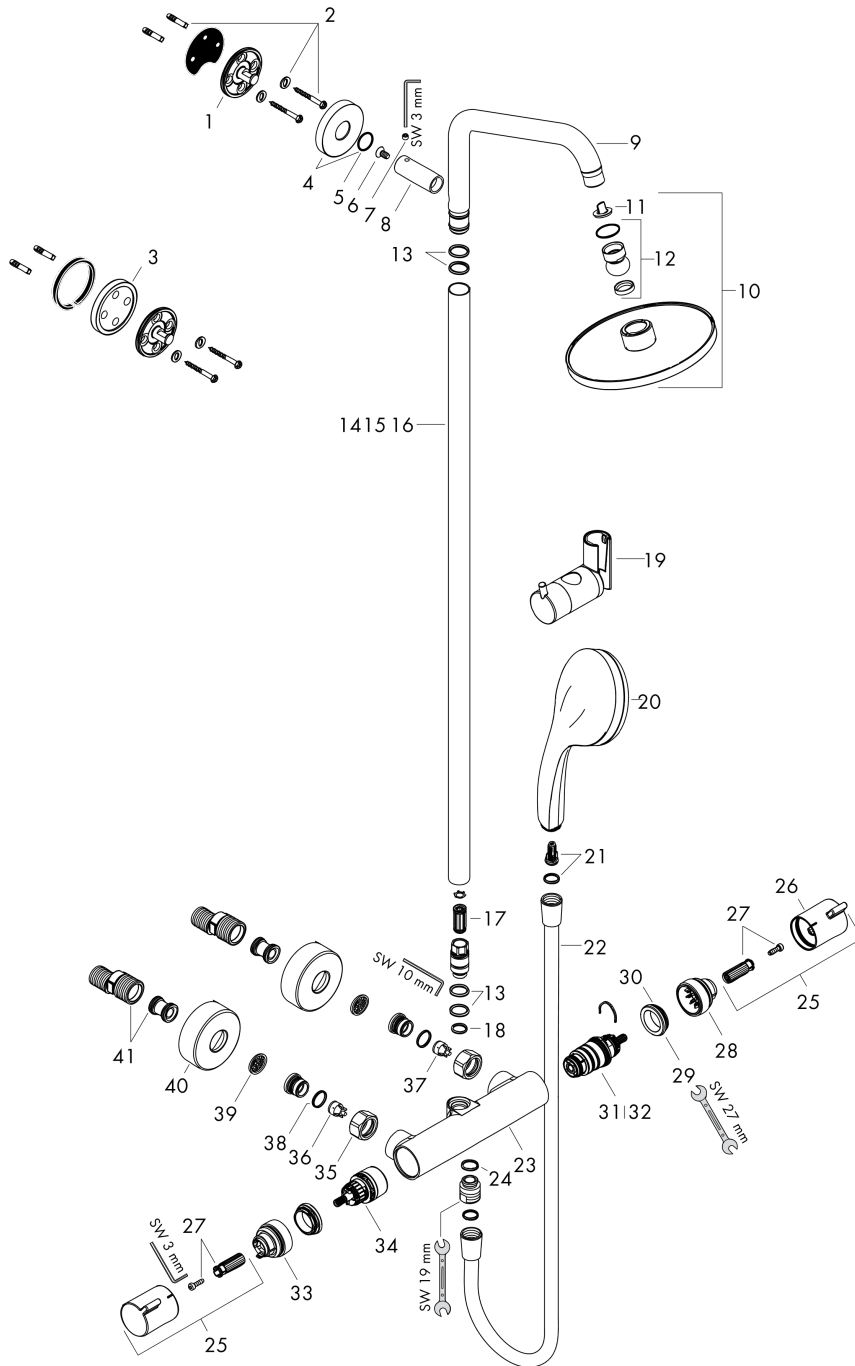

Croma
Showerpipe 160 1jet with thermostat
Surfaces: **Chrome** Article Number: **27135000**

Exploded Drawing

Year of production: >03/12

Croma

Showerpipe 160 1jet with thermostat

Surfaces: **Chrome** Article Number: **27135000**

Spare part list

Year of production: >03/12

Pos.	Description	Article Number	Price	PU
1	wall flange	95688000	-	1
2	mounting set	96179000	-	1
3	tile-matching-disk	95239000	-	1
4	escutcheon Ø 60 mm	95692000	-	1
5	O-ring 20x2	98165000	-	1
6	screw	92137000	-	1
7	hollow set screw M6x5	98447000	-	1
8	sleeve	92166000	-	1
9	shower arm	95137000	-	1
10	head shower	27450000	-	1
11	filter packing	96477000	-	1
12	ball joint	97331000	-	1
13	O-ring 15x2,5	98131000	-	1
14	pipe 900 mm	92400000	-	1
15	pipe 1200 mm	95665000	-	1
16	pipe 1450 mm	96770000	-	1
17	noise reduction	95009000	-	1
18	O-ring 12x2	98214000	-	1
19	support, assy	97651000	-	1
20	handshower	28535000	-	1
21	filter insert	97708000	-	1
22	shower hose Isiflex'B 1,60 m	28276000	-	1
23	Thermostat	92147000	-	1
24	O-ring 14x2	98129000	-	1
25	handle	95836000	-	1
26	pushbutton	92848000	-	1
27	handle fixing set	95843000	-	1
28	safety set	95839000	-	1
29	nut	98913000	-	1
30	O-ring 26x1,5	98390000	-	1
31	thermostat cartridge	98282000	-	1
32	cartridge for exchanged connections	92373000	-	1
33	stop ring for flow control	95927000	-	1
34	shut off unit with selector	98283000	-	1
35	set of nuts	96157000	-	1
36	non return valve (pressure-resistant up to 2 MPa)	93136000	-	1
37	non return valve	96737000	-	1
38	O-ring 17x1,5	98137000	-	1
39	filter packing	96922000	-	1
40	escutcheon Ø 68 mm	96467000	-	1
41	set of S-unions (±12 mm)	94140000	-	1