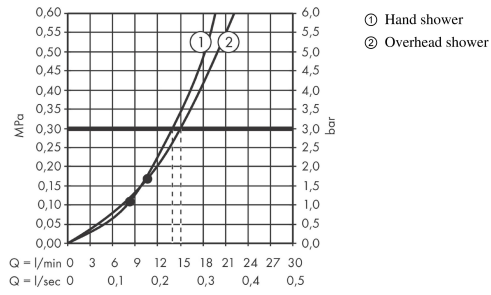

##### product features

- consists of: overhead shower, hand shower, shower thermostat, shower hose, hand shower holder, shower bar
- overhead shower Croma E 280 1jet
- shower head size: 280 x 170 mm
- spray type: RainAir
- fully chrome-plated spray disc
- ball-joint: overhead shower angle adjustable
- height-adjustable handshower holder with locking push-button slider
- shower bar diameter: 22 mm
- rising pipe can be shortened in height
- shower arm length: 340 mm
- swivel shower arm
- maximum flow rate at 3 bar: 15 l/min
- operating pressure: min. 0.17 MPa/max. 1.0 MPa
- CoolContact thermostat: Prevents the housing from heating up, making showering even safer
- thermostat Ecostat E
- safety lock at 40° C
- suitable for continuous flow water heaters
- installation type: exposed installation
- connection thread G 1/2
- centre distance 150 ± 12 mm

#### Scale drawing

**Croma E**

**Showerpipe 280 1jet with thermostat**

Surfaces: **Chrome** Article Number: **27630000**

**Flowchart**

**Croma E**  
**Showerpipe 280 1jet with thermostat**  
 Surfaces: **Chrome** Article Number: **27630000**