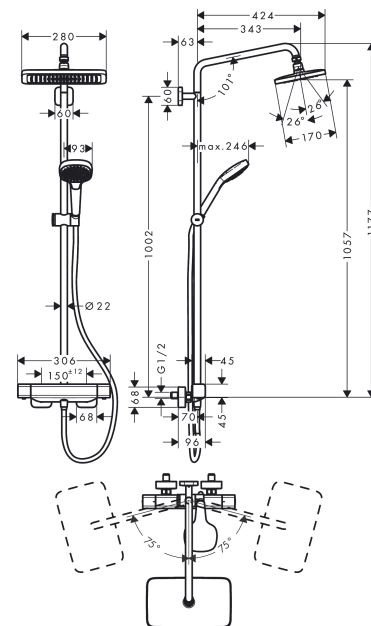

##### product features

- consists of: overhead shower, hand shower, shower thermostat, shower hose, hand shower holder, shower bar
- overhead shower Croma E 280 1jet
- shower head size: 280 x 170 mm
- spray type: RainAir
- fully chrome-plated spray disc
- ball-joint: overhead shower angle adjustable
- height-adjustable handshower holder with locking push-button slider
- shower bar diameter: 22 mm
- rising pipe can be shortened in height
- shower arm length: 340 mm
- swivel shower arm
- maximum flow rate at 3 bar: 15 l/min
- operating pressure: min. 0.17 MPa/max. 1.0 MPa
- CoolContact thermostat: Prevents the housing from heating up, making showering even safer
- thermostat Ecostat E
- safety lock at 40° C
- suitable for continuous flow water heaters
- installation type: exposed installation
- connection thread G 1/2
- centre distance 150 ± 12 mm

#### Product image

#### Scale drawing

**Croma E**

**Showerpipe 280 1jet with thermostat**

Surfaces: **Chrome** Article Number: **27630000**

**Flowchart**

**Croma E**  
**Showerpipe 280 1jet with thermostat**  
 Surfaces: **Chrome** Article Number: **27630000**