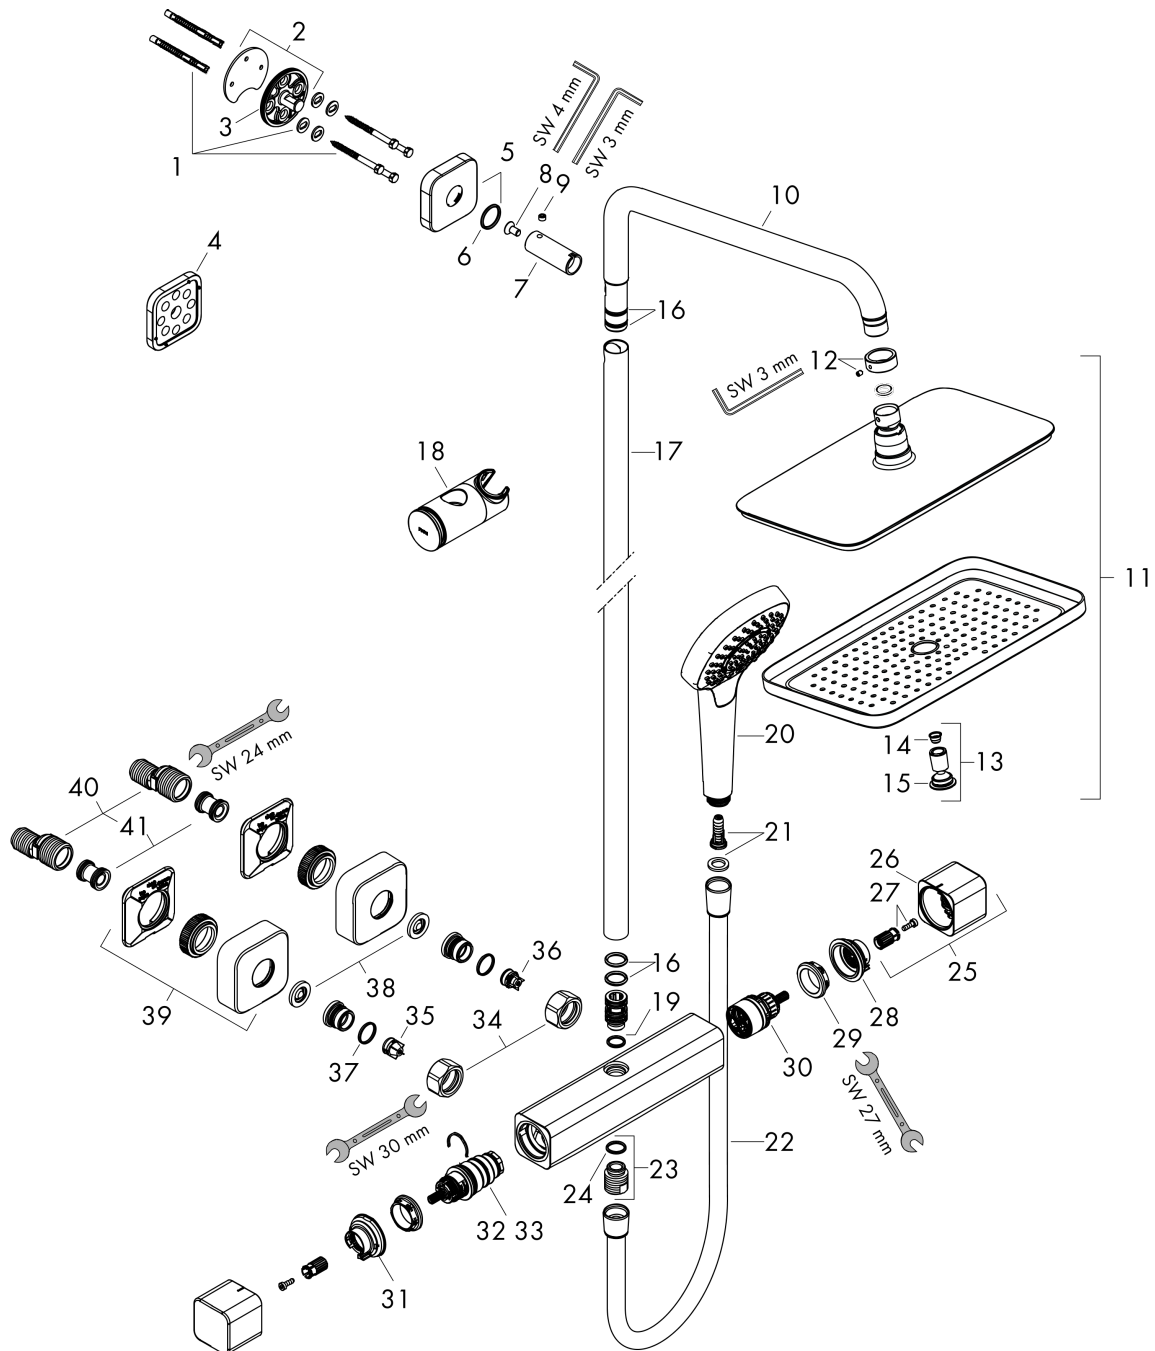

##### product features

- consists of: overhead shower, hand shower, shower thermostat, shower hose, hand shower holder, shower bar
- overhead shower Croma E 280 1jet
- shower head size: 280 x 170 mm
- spray type: RainAir
- fully chrome-plated spray disc
- ball-joint: overhead shower angle adjustable
- height-adjustable handshower holder with locking push-button slider
- shower bar diameter: 22 mm
- rising pipe can be shortened in height
- shower arm length: 340 mm
- swivel shower arm
- maximum flow rate at 3 bar: 15 l/min
- operating pressure: min. 0.17 MPa/max. 1.0 MPa
- CoolContact thermostat: Prevents the housing from heating up, making showering even safer
- thermostat Ecostat E
- safety lock at 40° C
- suitable for continuous flow water heaters
- installation type: exposed installation
- connection thread G 1/2
- centre distance 150 ± 12 mm

Installation examples

**Croma E**  
**Showerpipe 280 1jet with thermostat**  
 Surfaces: **Chrome** Article Number: **27630000**

**Exploded Drawing**

Year of production: >07/19