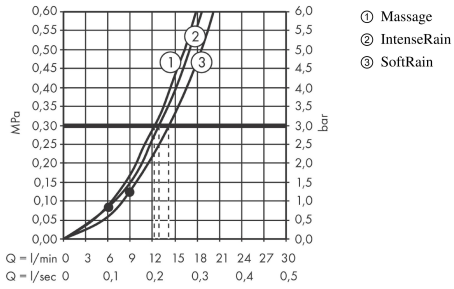

Croma Select S

SemiPipe Multi with thermostat

Surfaces: **White/Chrome** Article Number: **27247400**

Description

product features

- consists of: hand shower, shower thermostat, shower hose, hand shower holder, shower bar
- spray type hand shower: Massage spray, IntenseRain, SoftRain
- wallbar could be also used as grab bar
- height-adjustable hand shower holder
- wall bar: 900 mm
- shower bar diameter: 25 mm
- maximum flow rate at 3 bar: 16 l/min
- operating pressure: min. 1 bar/max. 10 bar
- thermostat Ecostat Comfort
- safety lock at 40° C
- adjustable hot water limitation
- outlets controlled via turning handle
- installation type: exposed installation
- connection dimension DN15
- connection thread G 1/2
- centre distance 150 ± 12 mm
- TÜV certified

Technology

Certificates

Product image

Scale drawing

Croma Select S

SemiPipe Multi with thermostat

Surfaces: **White/Chrome** Article Number: **27247400**

Flowchart

The consumption was measured in combination with the appropriate fittings (thermostat/mixer/in-wall valve) to reflect actual application in practice.

Croma Select S
SemiPipe Multi with thermostat
 Surfaces: **White/Chrome** Article Number: **27247400**