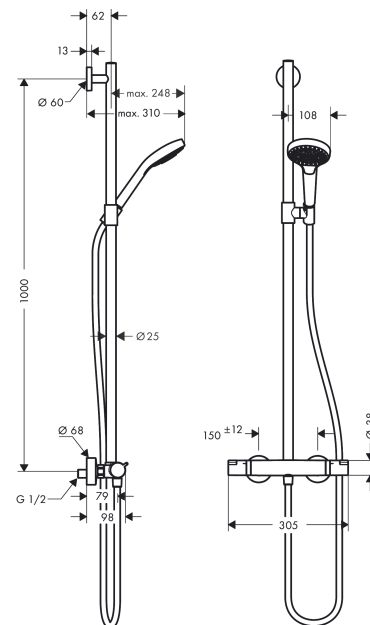

Croma Select S

SemiPipe Multi with thermostat

Surfaces: **White/Chrome** Article Number: **27247400**

Description

product features

- consists of: hand shower, shower thermostat, shower hose, hand shower holder, shower bar
- spray type hand shower: Massage spray, IntenseRain, SoftRain
- wallbar could be also used as grab bar
- height-adjustable hand shower holder
- wall bar: 900 mm
- shower bar diameter: 25 mm
- maximum flow rate at 3 bar: 16 l/min
- operating pressure: min. 1 bar/max. 10 bar
- thermostat Ecostat Comfort
- safety lock at 40° C
- adjustable hot water limitation
- outlets controlled via turning handle
- installation type: exposed installation
- connection dimension DN15
- connection thread G 1/2
- centre distance 150 ± 12 mm
- TÜV certified

Technology

Certificates

Product image

Scale drawing

Croma Select S

SemiPipe Multi with thermostat

Surfaces: **White/Chrome** Article Number: **27247400**

Flowchart

The consumption was measured in combination with the appropriate fittings (thermostat/mixer/in-wall valve) to reflect actual application in practice.

Croma Select S
SemiPipe Multi with thermostat
 Surfaces: **White/Chrome** Article Number: **27247400**