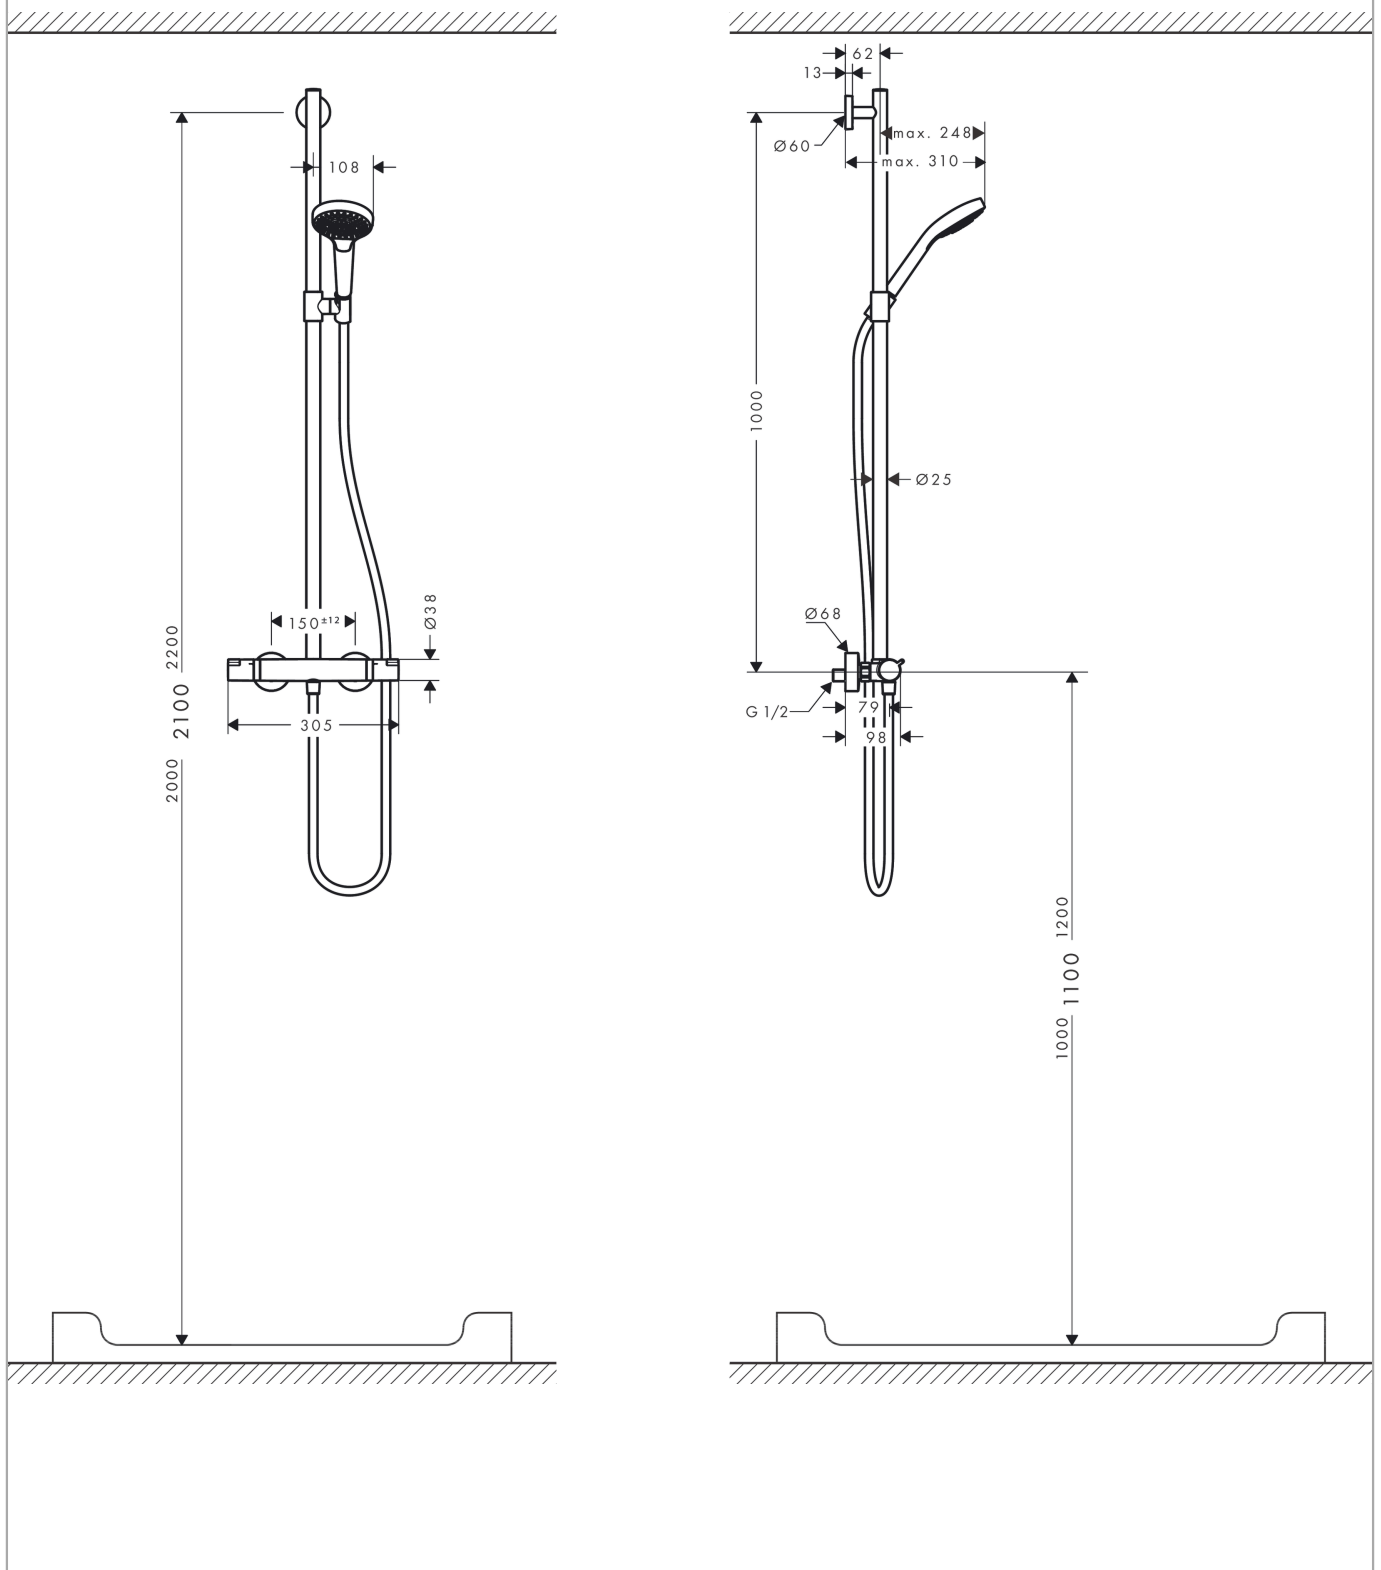

Croma Select S

SemiPipe Multi with thermostat

Surfaces: **White/Chrome** Article Number: **27247400**

Description

product features

- consists of: hand shower, shower thermostat, shower hose, hand shower holder, shower bar
- spray type hand shower: Massage spray, IntenseRain, SoftRain
- wallbar could be also used as grab bar
- height-adjustable hand shower holder
- wall bar: 900 mm
- shower bar diameter: 25 mm
- maximum flow rate at 3 bar: 16 l/min
- operating pressure: min. 1 bar/max. 10 bar
- thermostat Ecostat Comfort
- safety lock at 40° C
- adjustable hot water limitation
- outlets controlled via turning handle
- installation type: exposed installation
- connection dimension DN15
- connection thread G 1/2
- centre distance 150 ± 12 mm
- TÜV certified

Technology

Certificates

Product image

Scale drawing

Croma Select S

SemiPipe Multi with thermostat

Surfaces: **White/Chrome** Article Number: **27247400**

Flowchart

The consumption was measured in combination with the appropriate fittings (thermostat/mixer/in-wall valve) to reflect actual application in practice.

Croma Select S
SemiPipe Multi with thermostat
 Surfaces: **White/Chrome** Article Number: **27247400**

Installation examples

Croma Select S
SemiPipe Multi with thermostat
 Surfaces: **White/Chrome** Article Number: **27247400**

Exploded Drawing

Year of production: >10/15

Croma Select S
SemiPipe Multi with thermostat
 Surfaces: **White/Chrome** Article Number: **27247400**