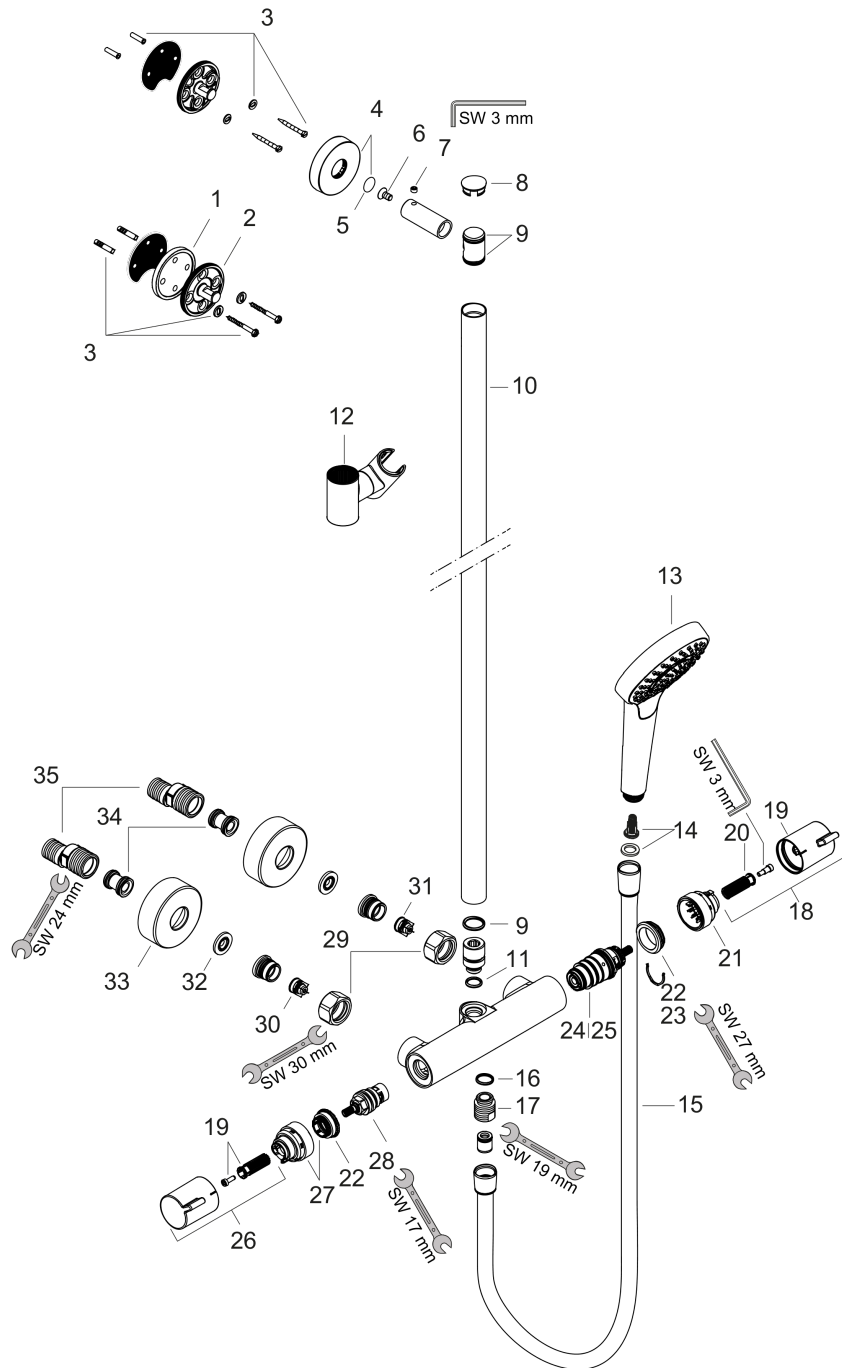

Croma Select S
SemiPipe Multi with thermostat
Surfaces: **White/Chrome** Article Number: **27247400**

Exploded Drawing

Year of production: >10/15

Croma Select S
SemiPipe Multi with thermostat
Surfaces: **White/Chrome** Article Number: **27247400**

Spare part list

Year of production: >10/15

Pos.	Description	Article Number	Price	PU
1	tile-matching-disk	95239000	-	1
2	wall flange	95688000	-	1
3	mounting set	96179000	-	1
4	escutcheon Ø 60 mm	95692000	-	1
5	O-ring 20x2	98165000	-	1
6	screw	92137000	-	1
7	hollow set screw M6x5	98447000	-	1
8	flange	92739000	-	1
9	O-ring 17x2,5	98387000	-	1
10	pipe 1020 mm	92740000	-	1
11	O-ring 12x2,25	98382000	-	1
12	support, assy	95480000	-	1
13	handshower	26800400	-	1
14	filter packing	94246000	-	1
15	shower hose Isiflex'B 1,60 m	28276000	-	1
16	O-ring 14x2	98129000	-	1
17	Hose Connection	96044000	-	1
18	handle	95836000	-	1
19	pushbutton	92848000	-	1
20	handle fixing set	95843000	-	1
21	safety set	95839000	-	1
22	nut	98913000	-	1
23	O-ring 26x1,5	98390000	-	1
24	thermostat cartridge	98282000	-	1
25	cartridge for exchanged connections	92373000	-	1
26	handle	95845000	-	1
27	safety set	95841000	-	1
28	shut off unit	94149000	-	1
29	set of nuts	96157000	-	1
30	non return valve (pressure-resistant up to 2 MPa)	93136000	-	1
31	non return valve	96737000	-	1
32	filter packing	96922000	-	1
33	escutcheon Ø 68 mm	96467000	-	1
34	noise reduction	96429000	-	1
35	set of S-unions (±12 mm)	94140000	-	1
a	set of S-unions (±32 mm)	98592000	-	1
b	brake disc	92469000	-	1