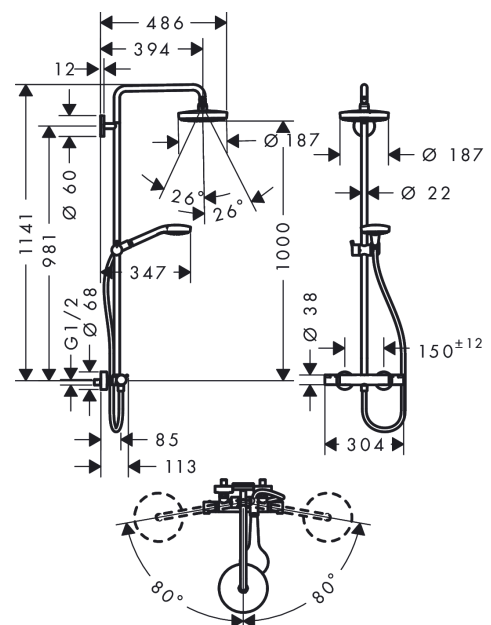

Scale drawing