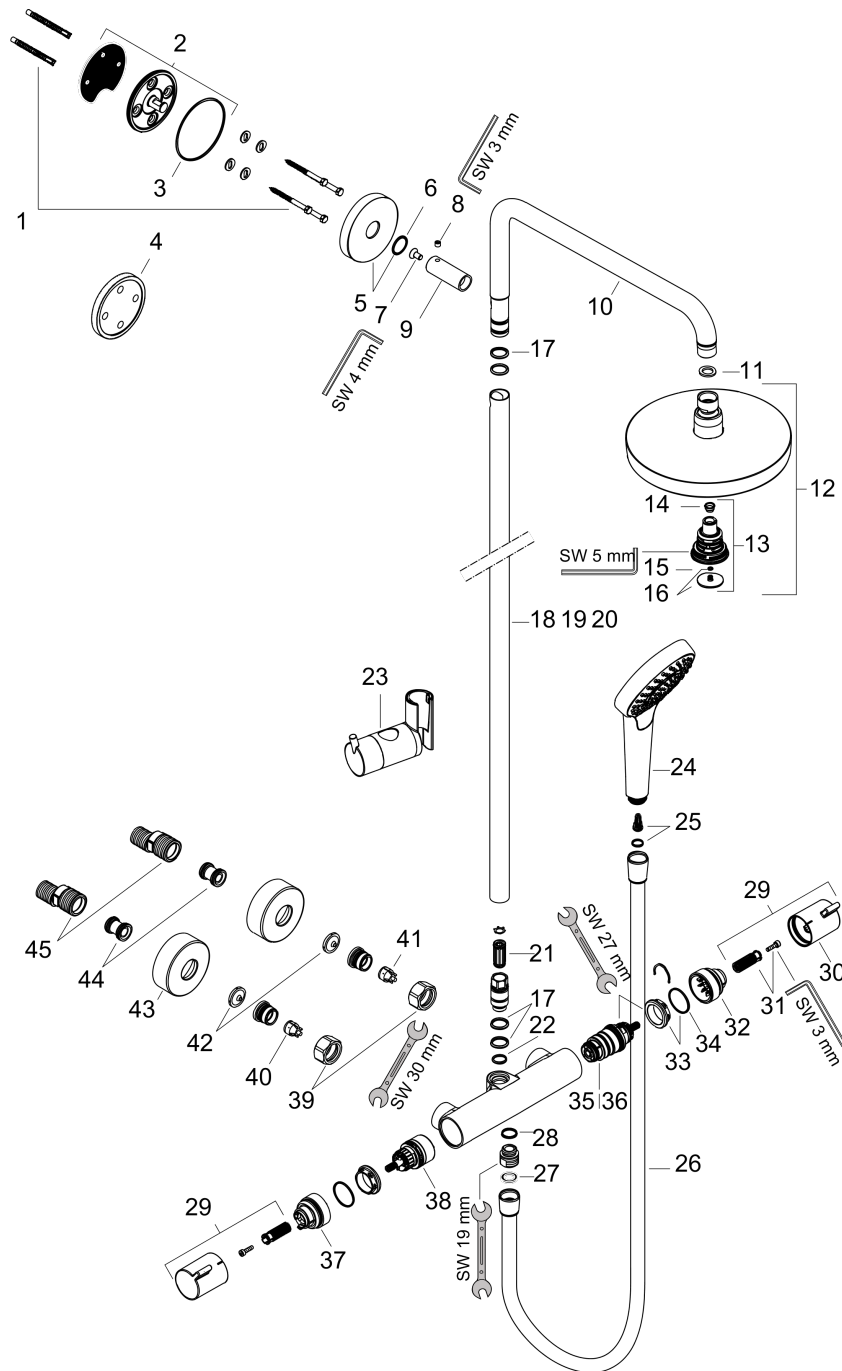

Croma Select S
Showerpipe 180 2jet with thermostat
Surfaces: **White/Chrome** Article Number: **27253400**

Exploded Drawing

Year of production: >08/19

Croma Select S
Showerpipe 180 2jet with thermostat
Surfaces: **White/Chrome** Article Number: **27253400**

Spare part list

Year of production: >08/19

Pos.	Description	Article Number	Price	PU
1	wall flange	95688000	-	1
2	O-Ring 50x2	98187000	-	1
3	mounting set	98716000	-	1
4	tile-matching-disk	95239000	-	1
5	escutcheon Ø 60 mm	95692000	-	1
6	O-ring 20x2	98165000	-	1
7	screw	92137000	-	1
8	hollow set screw M6x5	98447000	-	1
9	sleeve	92166000	-	1
10	shower arm	92348000	-	1
11	flat seal	97674000	-	1
12	head shower	26522400	-	1
13	selector assy	98343000	-	1
14	filter	97735000	-	1
15	cover	98344000	-	1
16	O-ring 3x1	98384000	-	1
17	O-ring 15x2,5	98131000	-	1
18	pipe 973 mm	92468000	-	1
19	pipe 1030 mm	95915000	-	1
20	pipe 1400 mm	95983000	-	1
21	noise reduction	95009000	-	1
22	O-ring 12x2,25	98382000	-	1
23	support, assy	97651000	-	1
24	handshower	26800400	-	1
25	filter insert	97708000	-	1
26	shower hose Isiflex'B 1,60 m	28276000	-	1
27	seal	98058000	-	1
28	O-ring 14x2	98129000	-	1
29	handle	95836000	-	1
30	pushbutton	92848000	-	1
31	handle fixing set	95843000	-	1
32	safety set	95839000	-	1
33	nut	98913000	-	1
34	O-ring 26x1,5	98390000	-	1
35	thermostat cartridge	98282000	-	1
36	cartridge for exchanged connections	92373000	-	1
37	stop ring for flow control	95927000	-	1
38	shut off unit with selector	98283000	-	1
39	set of nuts	96157000	-	1
40	non return valve	96737000	-	1
41	non return valve (pressure-resistant up to 2 MPa)	93136000	-	1