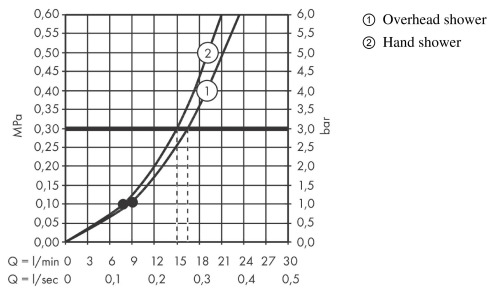

Croma Select S

Showerpipe 180 2jet with thermostat

Surfaces: **White/Chrome** Article Number: **27253400**

Description

product features

- consists of: overhead shower, hand shower, shower thermostat, shower hose, hand shower holder, shower bar
- overhead shower Croma Select S 180 2jet
- shower head size: 180 mm
- spray type: Rain, IntenseRain
- convenient diversion via Select button
- ball-joint: overhead shower angle adjustable
- height-adjustable hand shower holder
- shower bar diameter: 22 mm
- rising pipe can be shortened in height
- shower arm length: 400 mm
- swivel shower arm
- flow rate IntenseRain spray (at 3 bar): 16 l/min
- flow rate Rain spray (at 3 bar): 16 l/min
- operating pressure: min. 1,1 bar/max. 10 bar
- thermostat Ecostat Comfort
- safety lock at 40° C
- adjustable hot water limitation
- outlets controlled via turning handle
- installation type: exposed installation
- connection dimension DN15
- connection thread G 1/2
- centre distance 150 ± 12 mm

Technology

Product image

Scale drawing

Croma Select S
Showerpipe 180 2jet with thermostat
 Surfaces: **White/Chrome** Article Number: **27253400**

Flowchart

Croma Select S
Showerpipe 180 2jet with thermostat
 Surfaces: **White/Chrome** Article Number: **27253400**