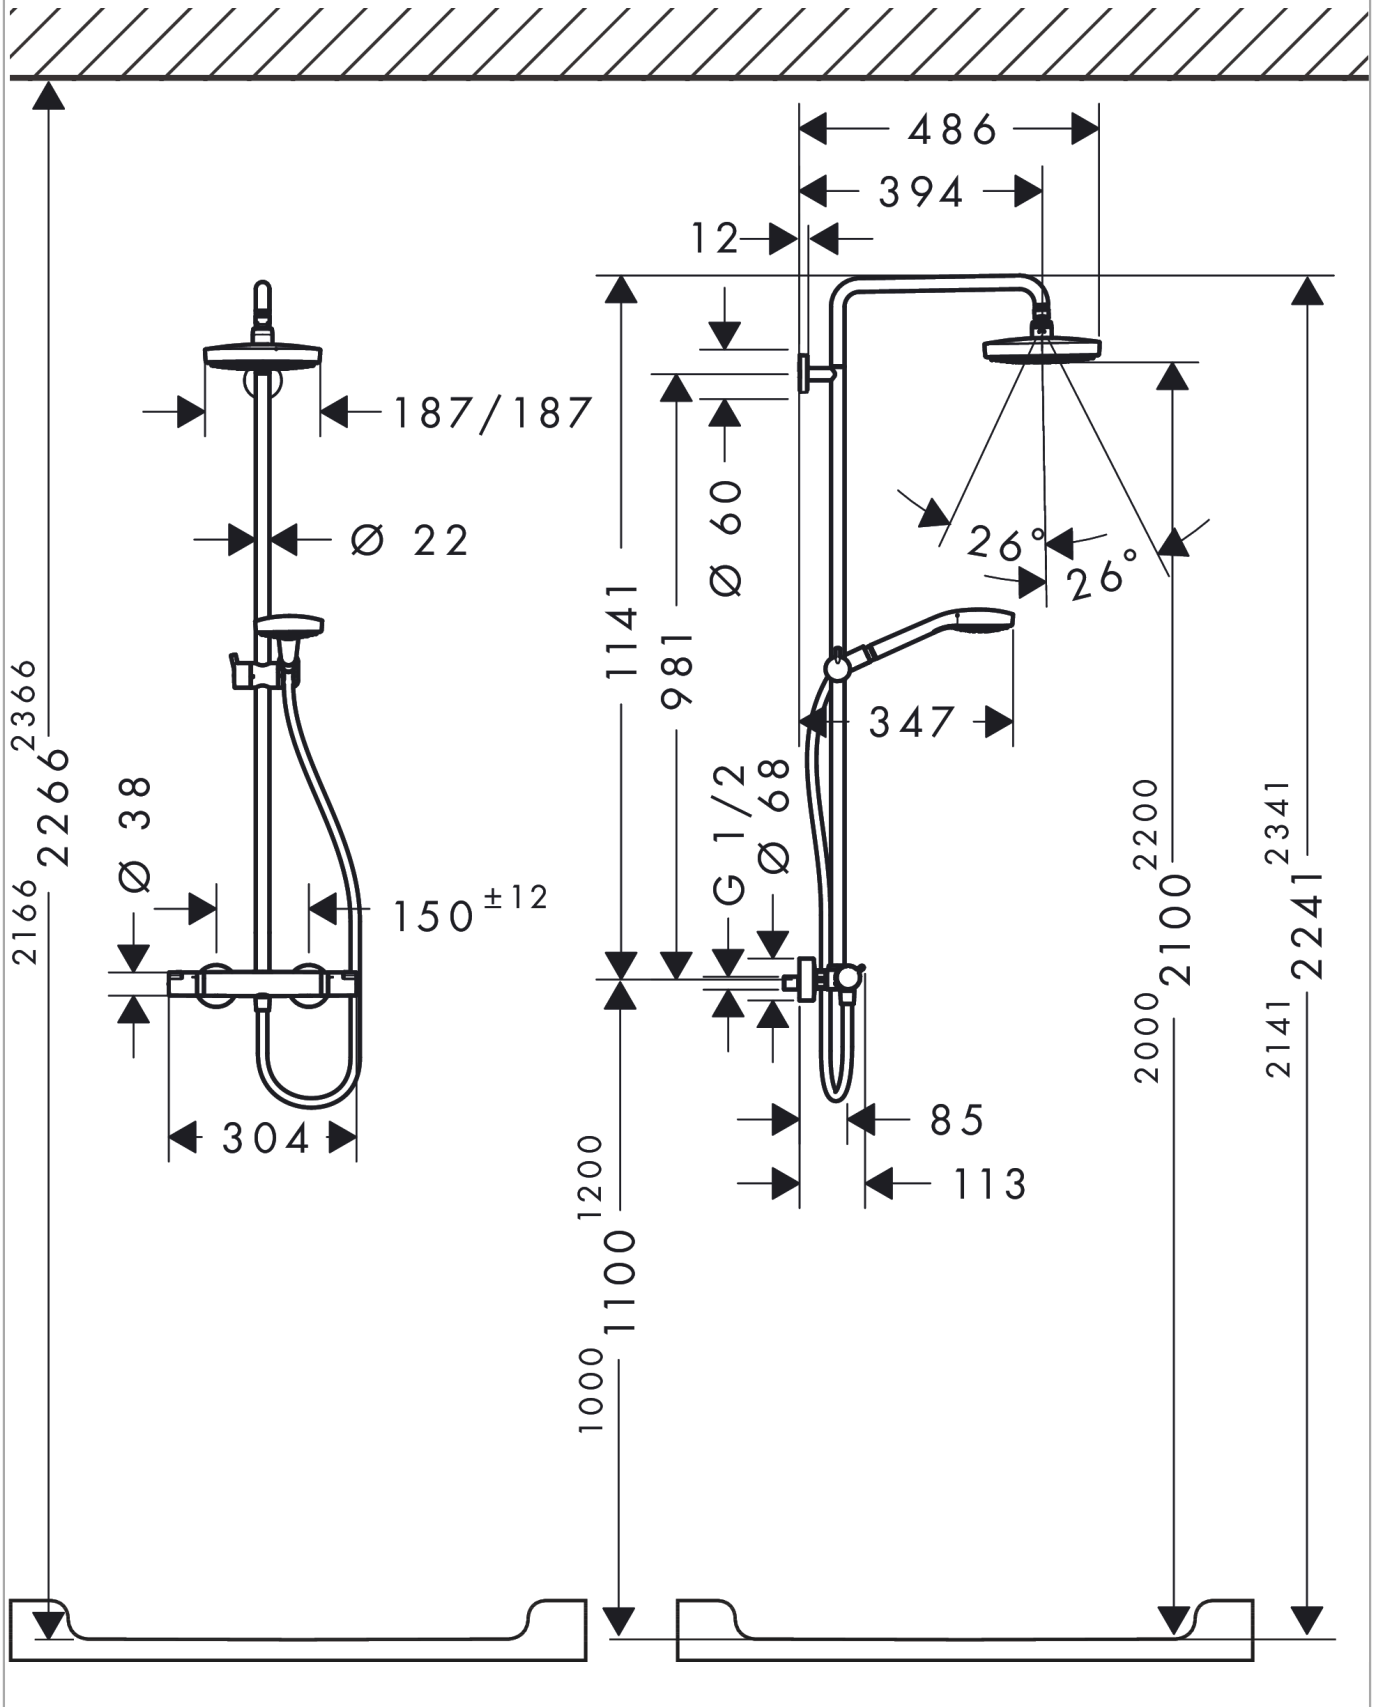

Croma Select E
Showerpipe 180 2jet with thermostat
Surfaces: **White/Chrome** Article Number: **27256400**

Installation examples