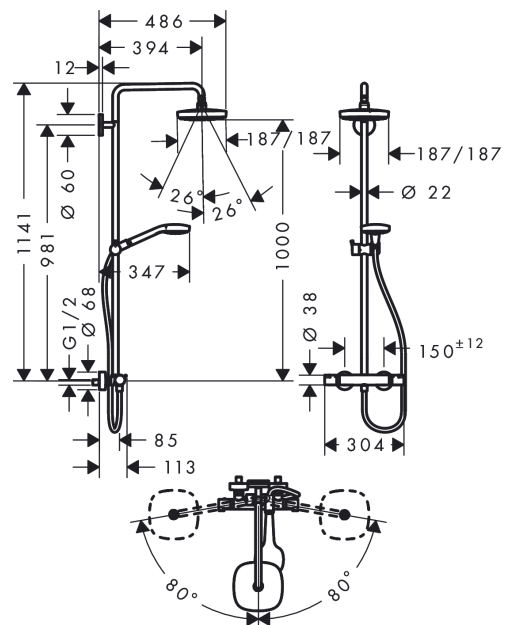

Croma Select E

Showerpipe 180 2jet with thermostat

Surfaces: **White/Chrome** Article Number: **27256400**

Description

product features

- consists of: overhead shower, hand shower, shower thermostat, shower hose, hand shower holder, shower bar
- overhead shower Croma Select E 180 2jet
- shower head size: 180 x 180 mm
- spray type: Rain, IntenseRain
- convenient diversion via Select button
- ball-joint: overhead shower angle adjustable
- height-adjustable hand shower holder
- shower bar diameter: 22 mm
- rising pipe can be shortened in height
- shower arm length: 400 mm
- swivel shower arm
- flow rate IntenseRain spray (at 3 bar): 16 l/min
- flow rate Rain spray (at 3 bar): 16 l/min
- operating pressure: min. 1,1 bar/max. 10 bar
- thermostat Ecostat Comfort
- safety lock at 40° C
- adjustable hot water limitation
- outlets controlled via turning handle
- installation type: exposed installation
- connection dimension DN15
- connection thread G 1/2
- centre distance 150 ± 12 mm

Technology

Product image

Scale drawing

Croma Select E
Showerpipe 180 2jet with thermostat
 Surfaces: **White/Chrome** Article Number: **27256400**

Flowchart

Croma Select E
Showerpipe 180 2jet with thermostat
 Surfaces: **White/Chrome** Article Number: **27256400**

Installation examples

Croma Select E
Showerpipe 180 2jet with thermostat
 Surfaces: **White/Chrome** Article Number: **27256400**

Exploded Drawing

Year of production: >08/19

Croma Select E
Showerpipe 180 2jet with thermostat
 Surfaces: **White/Chrome** Article Number: **27256400**