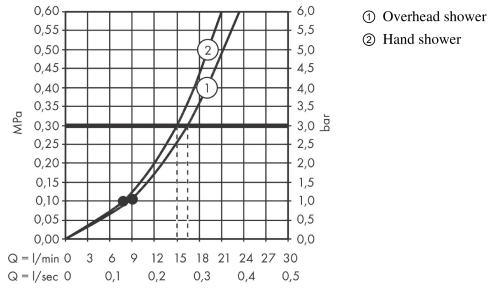

Croma Select E

Showerpipe 180 2jet with thermostat

Surfaces: **White/Chrome** Article Number: **27256400**

Description

product features

- consists of: overhead shower, hand shower, shower thermostat, shower hose, hand shower holder, shower bar
- overhead shower Croma Select E 180 2jet
- shower head size: 180 x 180 mm
- spray type: Rain, IntenseRain
- convenient diversion via Select button
- ball-joint: overhead shower angle adjustable
- height-adjustable hand shower holder
- shower bar diameter: 22 mm
- rising pipe can be shortened in height
- shower arm length: 400 mm
- swivel shower arm
- flow rate IntenseRain spray (at 3 bar): 16 l/min
- flow rate Rain spray (at 3 bar): 16 l/min
- operating pressure: min. 1,1 bar/max. 10 bar
- thermostat Ecostat Comfort
- safety lock at 40° C
- adjustable hot water limitation
- outlets controlled via turning handle
- installation type: exposed installation
- connection dimension DN15
- connection thread G 1/2
- centre distance 150 ± 12 mm

Technology

Product image

Scale drawing

Croma Select E
Showerpipe 180 2jet with thermostat
 Surfaces: **White/Chrome** Article Number: **27256400**

Flowchart

Croma Select E
Showerpipe 180 2jet with thermostat
 Surfaces: **White/Chrome** Article Number: **27256400**