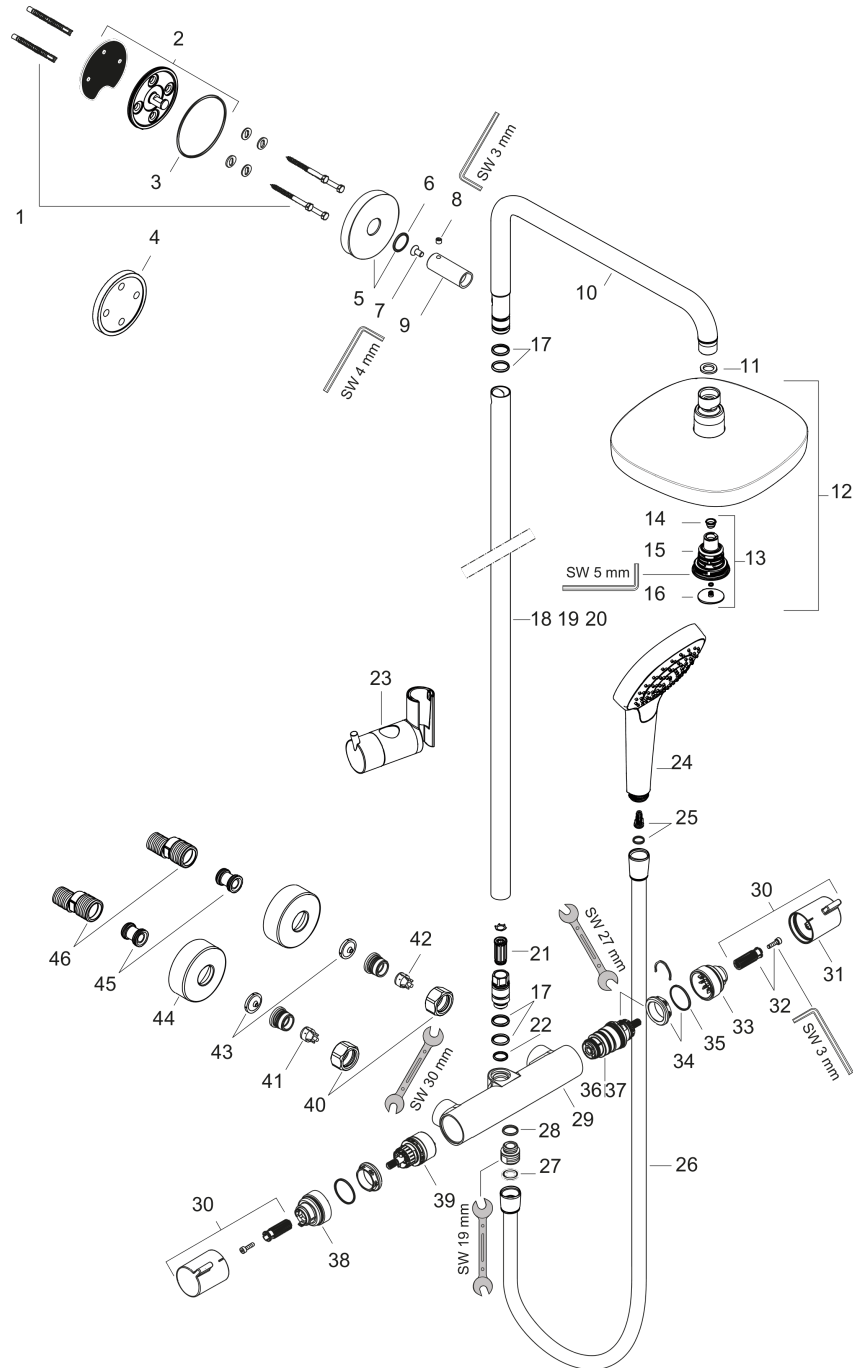

Croma Select E
Showerpipe 180 2jet with thermostat
Surfaces: **White/Chrome**   Article Number: **27256400**

Exploded Drawing

Year of production: >08/19

Croma Select E
Showerpipe 180 2jet with thermostat
Surfaces: **White/Chrome** Article Number: **27256400**

Spare part list

Year of production: >08/19

Pos.	Description	Article Number	Price	PU
1	mounting set	98716000	-	1
2	wall flange	95688000	-	1
3	O-Ring 50x2	98187000	-	1
4	tile-matching-disk	95239000	-	1
5	escutcheon Ø 60 mm	95692000	-	1
6	O-ring 20x2	98165000	-	1
7	screw	92137000	-	1
8	hollow set screw M6x5	98447000	-	1
9	sleeve	92166000	-	1
10	shower arm	92348000	-	1
11	flat seal	97674000	-	1
12	head shower	26524400	-	1
13	selector assy	98343000	-	1
14	filter	97735000	-	1
15	O-ring 3x1	98384000	-	1
16	cover	98344000	-	1
17	O-ring 15x2,5	98131000	-	1
18	pipe 973 mm	92468000	-	1
19	pipe 1030 mm	95915000	-	1
20	pipe 1400 mm	95983000	-	1
21	noise reduction	95009000	-	1
22	O-ring 12x2,25	98382000	-	1
23	support, assy	97651000	-	1
24	handshower	26810400	-	1
25	filter insert	97708000	-	1
26	shower hose Isiflex'B 1,60 m	28276000	-	1
27	seal	98058000	-	1
28	O-ring 14x2	98129000	-	1
29	Thermostat	92147000	-	1
30	handle	95836000	-	1
31	pushbutton	92848000	-	1
32	handle fixing set	95843000	-	1
33	safety set	95839000	-	1
34	nut	98913000	-	1
35	O-ring 26x1,5	98390000	-	1
36	thermostat cartridge	98282000	-	1
37	cartridge for exchanged connections	92373000	-	1
38	stop ring for flow control	95927000	-	1
39	shut off unit with selector	98283000	-	1
40	set of nuts	96157000	-	1
41	non return valve (pressure-resistant up to 2 MPa)	93136000	-	1