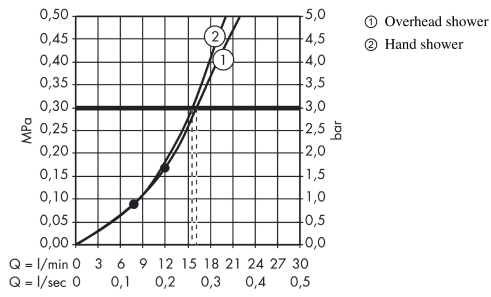

Raindance S

Showerpipe 240 1jet with thermostat

Surfaces: **Chrome** Article Number: **27115000**

Description

product features

- consists of: overhead shower, hand shower, shower thermostat, shower hose, hand shower holder, shower bar
- overhead shower Raindance S 240 Air
- shower head size: 236 mm
- spray type: RainAir
- ball-joint: overhead shower angle adjustable
- height-adjustable hand shower holder
- shower bar diameter: 22 mm
- rising pipe can be shortened in height
- shower arm length: 460 mm
- swivel shower arm
- maximum flow rate at 3 bar: 16 l/min
- flow rate RainAir spray (at 3 bar): 16 l/min
- operating pressure: min. 1 bar/max. 10 bar
- thermostat Ecostat Comfort
- safety lock at 40° C
- adjustable hot water limitation
- outlets controlled via turning handle
- will not run two outlets at same time
- installation type: exposed installation
- connection dimension DN15
- connection thread G 1/2
- centre distance 150 ± 12 mm

Technology

Product image

Scale drawing

Raindance S

Showerpipe 240 1jet with thermostat

Surfaces: **Chrome** Article Number: **27115000**

Flowchart

Raindance S