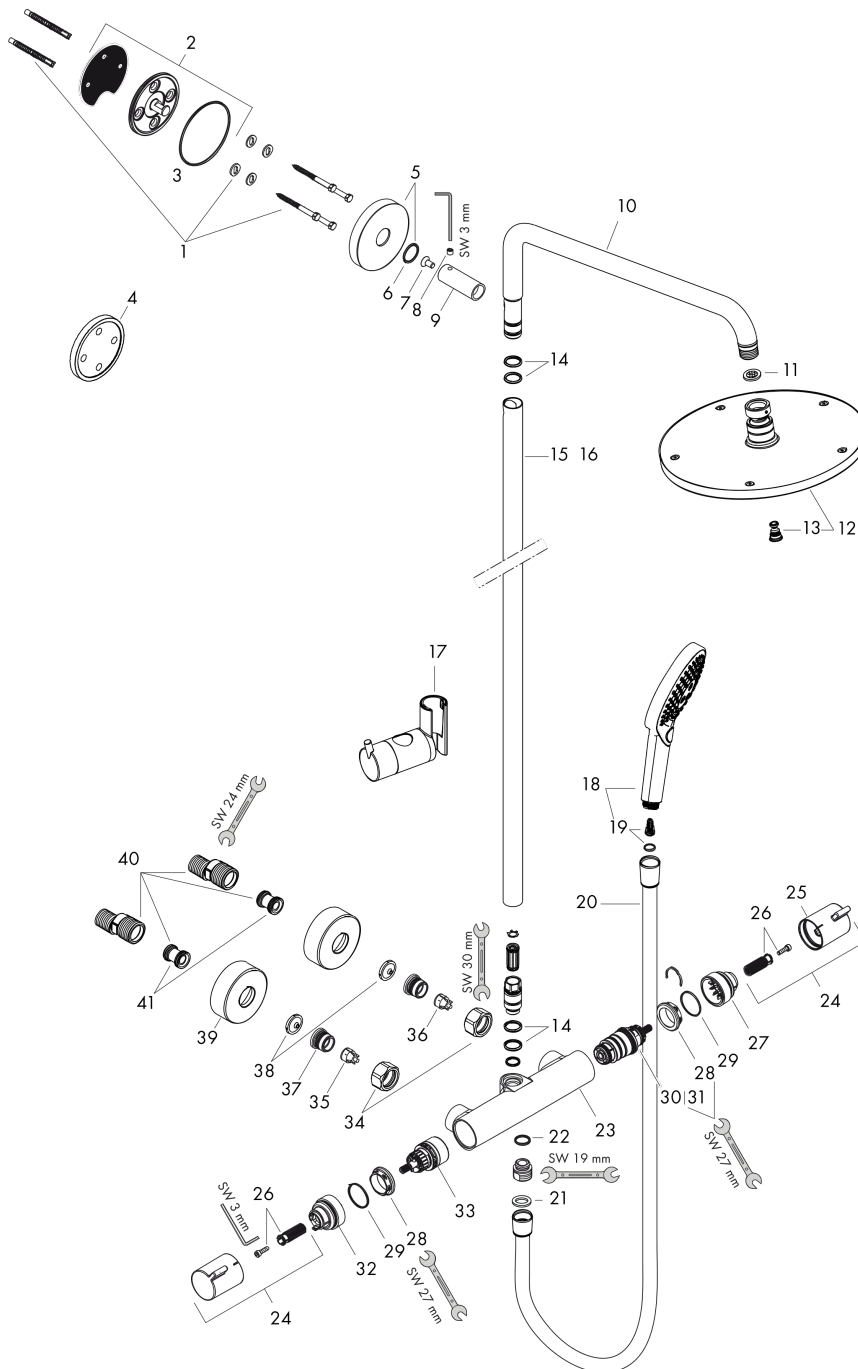

Raindance S
Showerpipe 240 1jet with thermostat
Surfaces: **Chrome** Article Number: **27115000**

Exploded Drawing

Year of production: >08/19

Raindance S

Showerpipe 240 1jet with thermostat

Surfaces: **Chrome** Article Number: **27115000**

Spare part list

Year of production: >08/19

Pos.	Description	Article Number	Price	PU
1	mounting set	98716000	-	1
2	wall flange	95688000	-	1
3	O-Ring 50x2	98187000	-	1
4	tile-matching-disk	95239000	-	1
5	escutcheon Ø 60 mm	95692000	-	1
6	O-ring 20x2	98165000	-	1
7	screw	92137000	-	1
8	hollow set screw M6x5	98447000	-	1
9	sleeve	92166000	-	1
10	shower arm	95916000	-	1
11	filter packing	94246000	-	1
12	head shower Ø 240 mm	92210000	-	1
13	air jet	95794000	-	1
14	O-ring 15x2,5	98131000	-	1
15	pipe 1030 mm	95915000	-	1
16	pipe 1400 mm	95983000	-	1
17	support, assy	97651000	-	1
18	handshower	26530000	-	1
19	filter insert	97708000	-	1
20	shower hose Isiflex'B 1,60 m	28276000	-	1
21	seal	98058000	-	1
22	O-ring 14x2	98129000	-	1
23	Thermostat	92147000	-	1
24	handle	95836000	-	1
25	pushbutton	92848000	-	1
26	handle fixing set	95843000	-	1
27	safety set	95839000	-	1
28	nut	98913000	-	1
29	O-ring 26x1,5	98390000	-	1
30	thermostat cartridge	98282000	-	1
31	cartridge for exchanged connections	92373000	-	1
32	stop ring for flow control	95927000	-	1
33	shut off unit with selector	98283000	-	1
34	set of nuts	96157000	-	1
35	non return valve	96737000	-	1
36	non return valve (pressure-resistant up to 2 MPa)	93136000	-	1
37	O-ring 17x1,5	98137000	-	1
38	filter packing	96922000	-	1
39	escutcheon Ø 68 mm	96467000	-	1
40	set of S-unions (±12 mm)	94140000	-	1
41	noise reduction	96429000	-	1