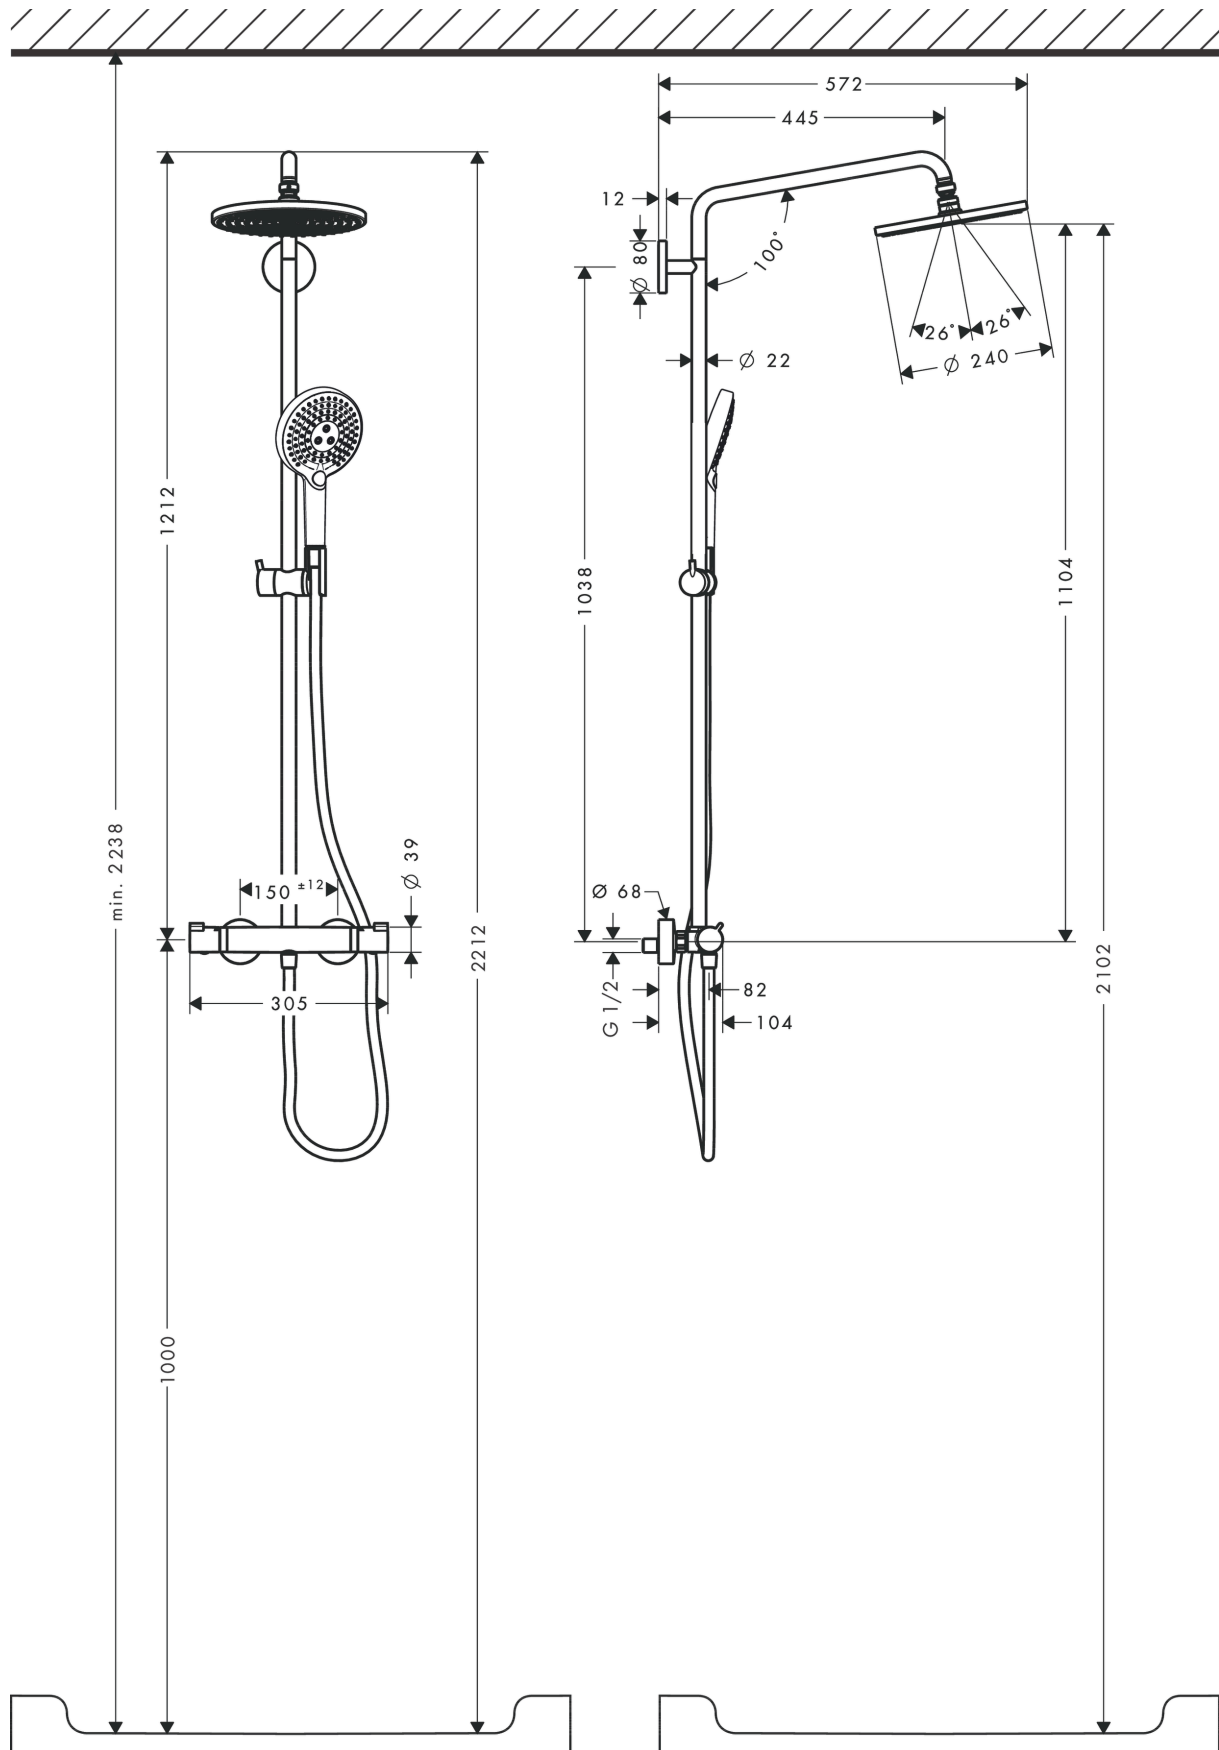

Raindance S

Showerpipe 240 1jet with thermostat

Surfaces: **Chrome** Article Number: **27115000**

Installation examples