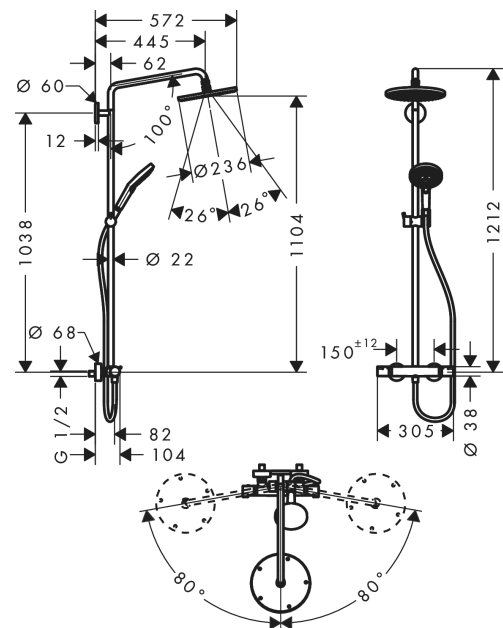

Scale drawing