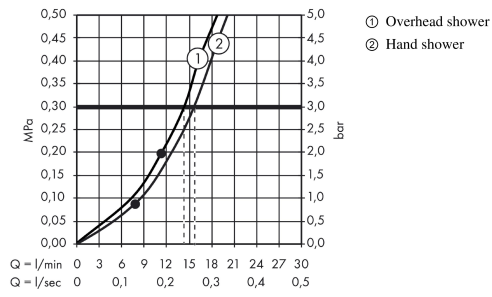

Raindance S

Showerpipe 300 1jet with thermostat

Surfaces: **Chrome** Article Number: **27114000**

Description

product features

- consists of: overhead shower, hand shower, shower thermostat, shower hose, hand shower holder, shower bar
- overhead shower Raindance S 300 Air
- shower head size: 300 mm
- spray type: RainAir
- fully chrome-plated spray disc
- height-adjustable hand shower holder
- shower bar diameter: 25 mm
- rising pipe can be shortened in height
- shower arm length: 460 mm
- swivel shower arm
- maximum flow rate at 3 bar: 16 l/min
- operating pressure: min. 2 bar/max. 10 bar
- thermostat Ecostat Comfort
- safety lock at 40° C
- adjustable hot water limitation
- outlets controlled via turning handle
- suitable for continuous flow water heaters
- installation type: exposed installation
- connection dimension DN15
- connection thread G 1/2
- centre distance 150 ± 12 mm

Technology

Product image

Scale drawing

Raindance S

Showerpipe 300 1jet with thermostat

Surfaces: **Chrome** Article Number: **27114000**

Flowchart

Raindance S
Showerpipe 300 1jet with thermostat
 Surfaces: **Chrome** Article Number: **27114000**