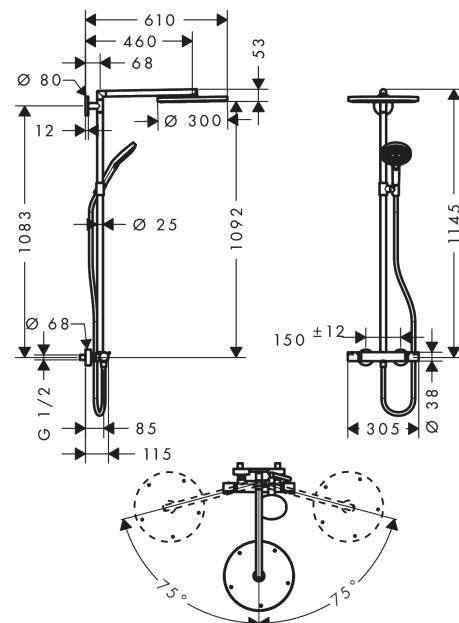

Scale drawing