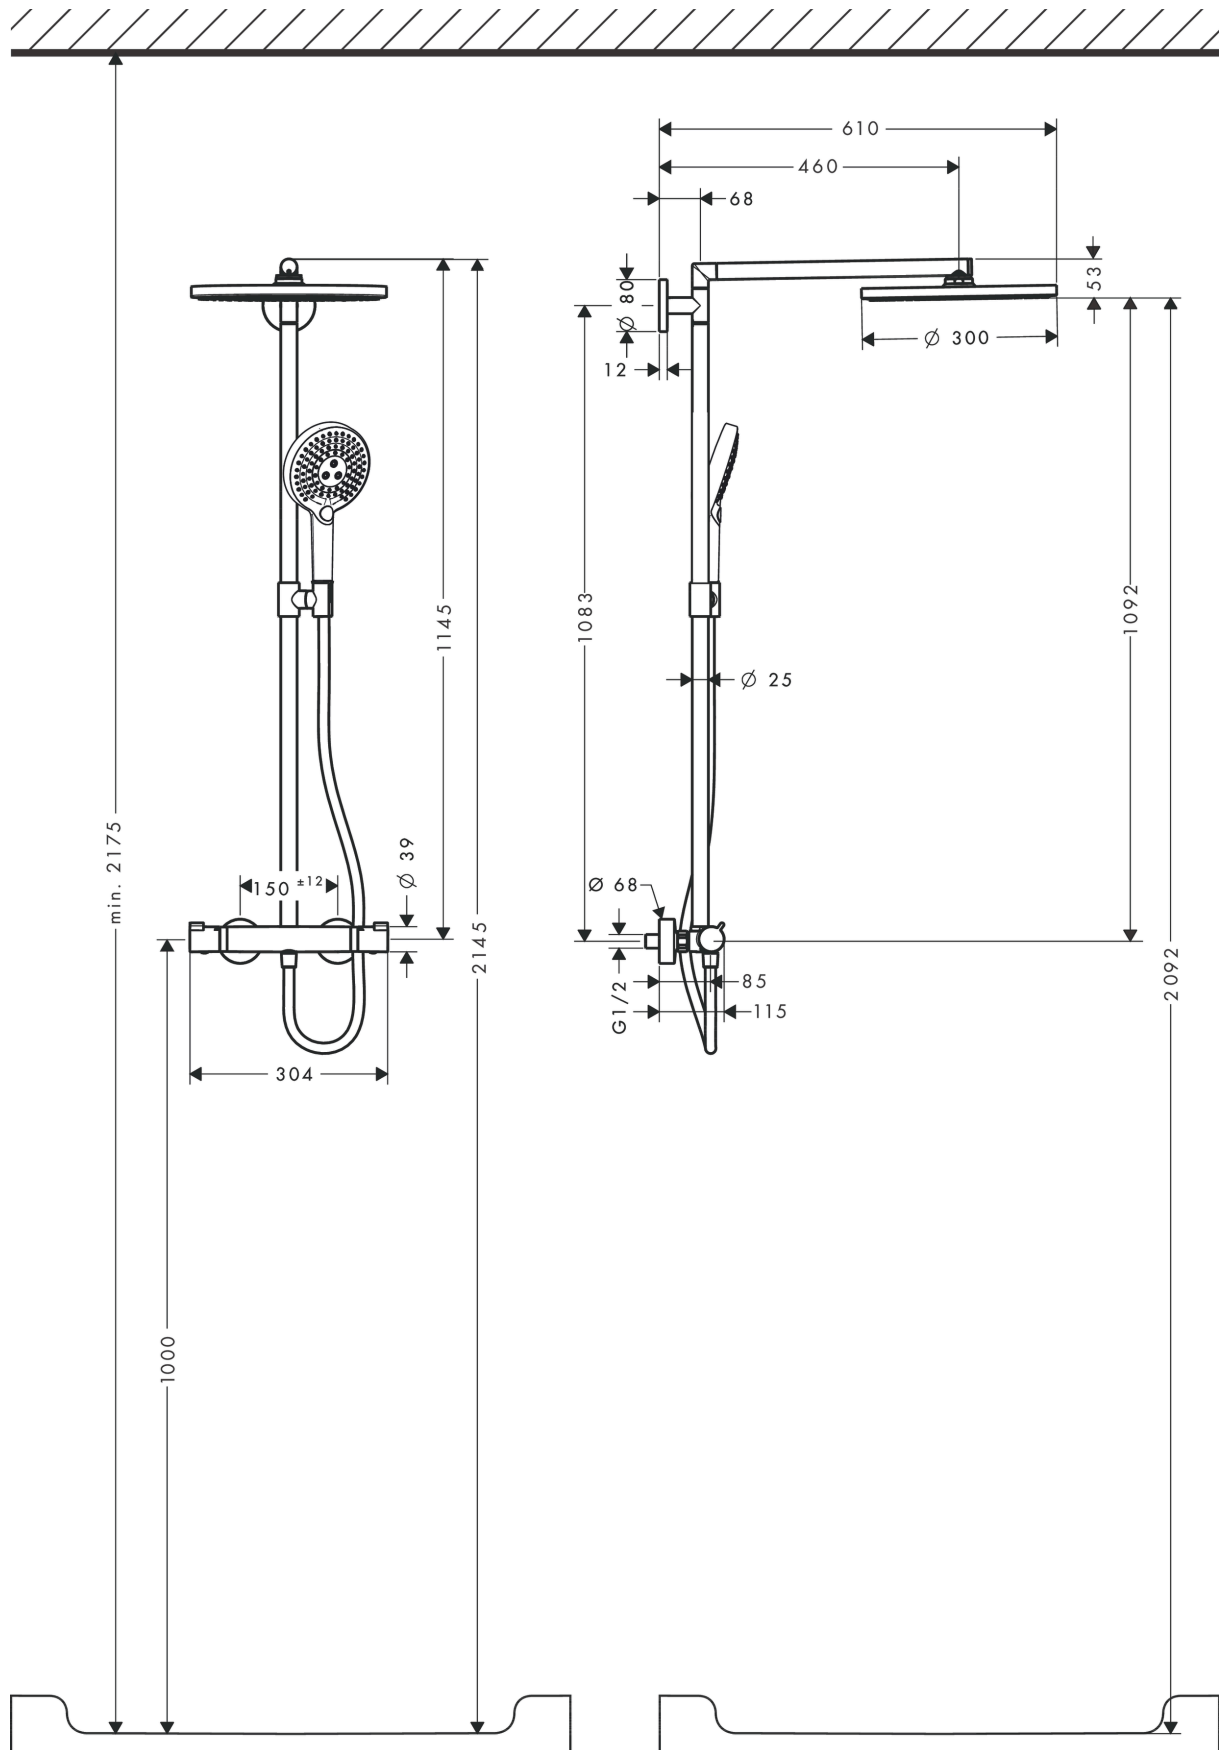

Raindance S
Showerpipe 300 1jet with thermostat
Surfaces: **Chrome** Article Number: **27114000**

Installation examples