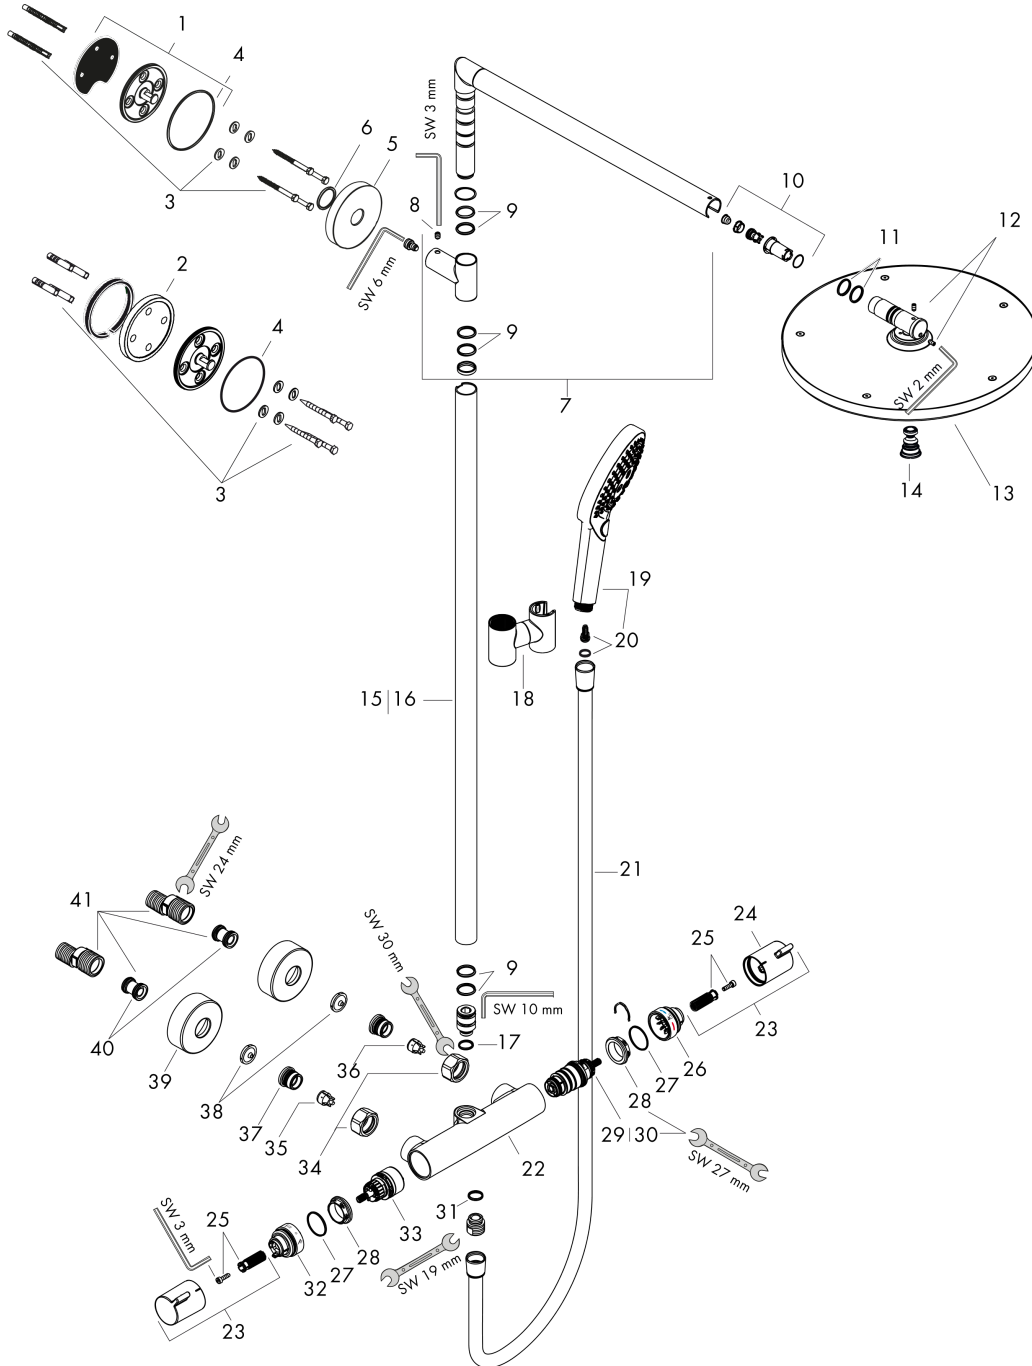

Raindance S
Showerpipe 300 1jet with thermostat
Surfaces: **Chrome** Article Number: **27114000**

Exploded Drawing

Year of production: >02/17

Raindance S

Showerpipe 300 1jet with thermostat

Surfaces: **Chrome** Article Number: **27114000**

Spare part list

Year of production: >02/17

Pos.	Description	Article Number	Price	PU
1	wall flange	98673000	-	1
2	tile-matching-disk	98681000	-	1
3	mounting set	98716000	-	1
4	O-ring 72x2	98395000	-	1
5	escutcheon Ø 80 mm	95690000	-	1
6	O-ring 25x2	98389000	-	1
7	shower arm	98360000	-	1
8	hollow set screw M6x8	98444000	-	1
9	O-ring 17x2,5	98387000	-	1
10	back flow preventor cartridge	92268000	-	1
11	O-ring 17x2	98199000	-	1
12	hollow set screw M4x10	97667000	-	1
13	head shower	95924000	-	1
14	air jet	95794000	-	1
15	pipe 1035 mm	95925000	-	1
16	pipe 930 mm	95917000	-	1
17	O-ring 12x2,25	98382000	-	1
18	support, assy	95480000	-	1
19	handshower	26530000	-	1
20	filter insert	97708000	-	1
21	shower hose Isiflex'B 1,60 m	28276000	-	1
22	Thermostat	92850000	-	1
23	handle	95836000	-	1
24	pushbutton	92848000	-	1
25	handle fixing set	95843000	-	1
26	safety set	95839000	-	1
27	O-ring 26x1,5	98390000	-	1
28	nut	98913000	-	1
29	thermostat cartridge	98282000	-	1
30	cartridge for exchanged connections	92373000	-	1
31	O-ring 14x2	98129000	-	1
32	stop ring for flow control	95927000	-	1
33	shut off unit with selector	98283000	-	1
34	set of nuts	96157000	-	1
35	non return valve (pressure-resistant up to 2 MPa)	93136000	-	1
36	non return valve	96737000	-	1
37	O-ring 17x1,5	98137000	-	1
38	filter packing	96922000	-	1
39	escutcheon Ø 68 mm	96467000	-	1
40	noise reduction	96429000	-	1
41	set of S-unions (±12 mm)	94140000	-	1