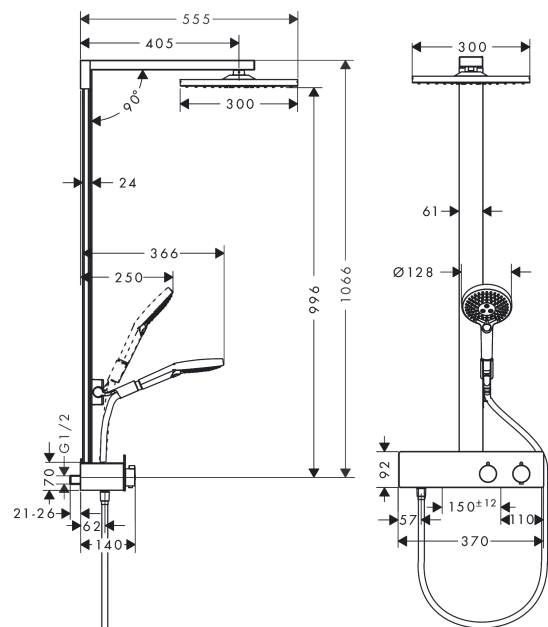

Scale drawing