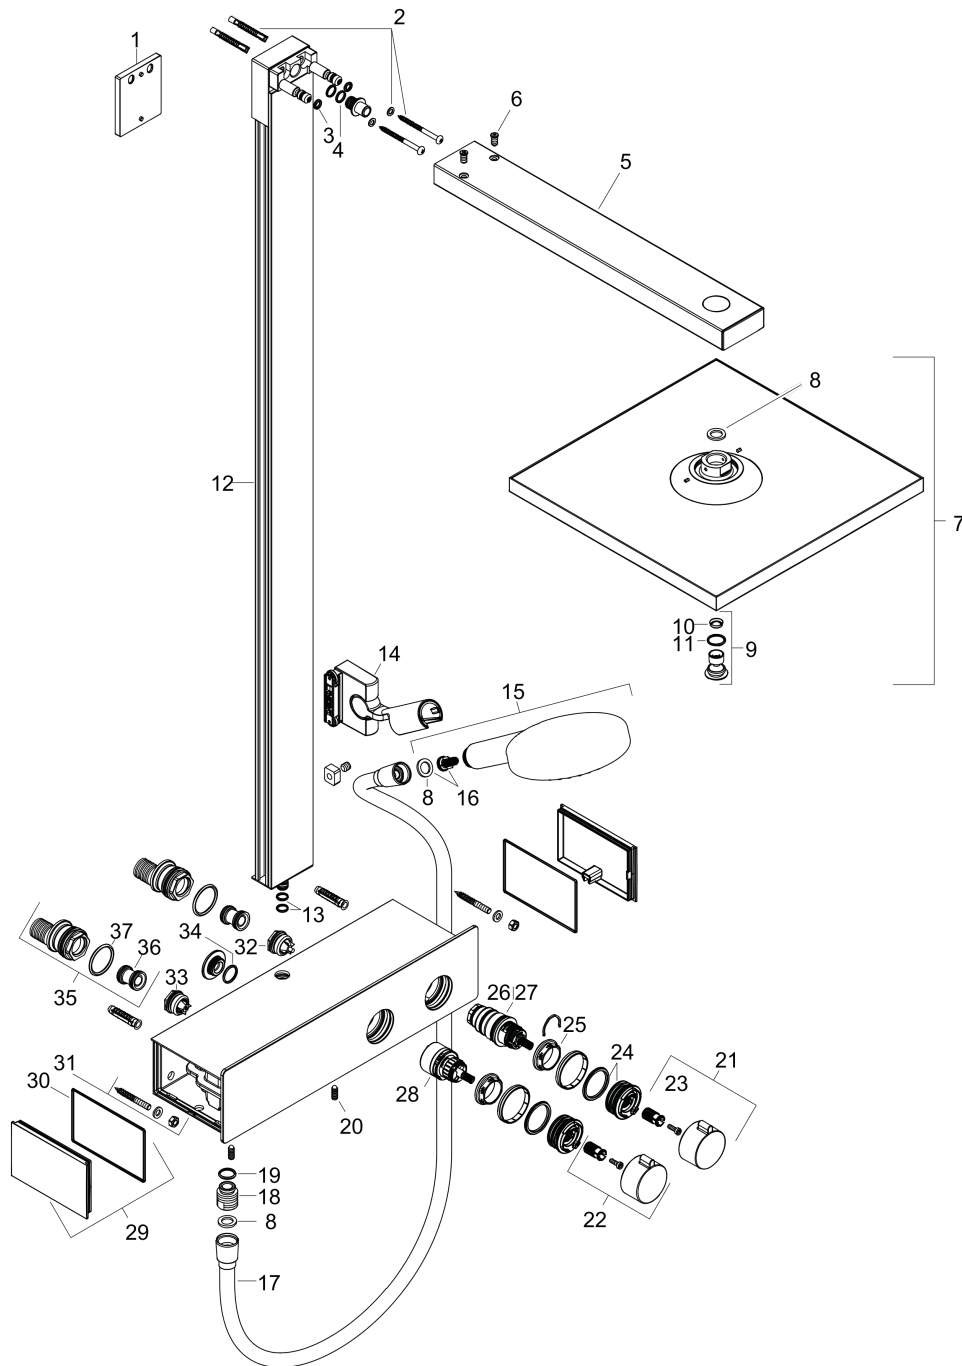

Raindance E
Showerpipe 300 1jet with ShowerTablet 350
Surfaces: **Chrome** Article Number: **27361000**

Exploded Drawing

Year of production: >10/17

Raindance E

Showerpipe 300 1jet with ShowerTablet 350

Surfaces: **Chrome** Article Number: **27361000**

Spare part list

Year of production: >10/17

Pos.	Description	Article Number	Price	PU
1	tile-matching-disk	93146000	-	1
2	mounting set	96179800	-	1
3	O-ring 6x2	98458000	-	1
4	O-ring 10x1,5	98123000	-	1
5	shower arm	93221000	-	1
6	screw	93431000	-	1
7	head shower	93230000	-	1
8	seal	98058000	-	1
9	air jet	93127000	-	1
10	filter	93128000	-	1
11	O-ring 15x2	98163000	-	1
12	pipe with cover (950 mm)	93222000	-	1
13	O-ring 9x1,5	98117000	-	1
14	support, assy	93100000	-	1
15	handshower	26530000	-	1
16	filter insert	97708000	-	1
17	shower hose Isiflex'B 1,60 m	28276000	-	1
18	connecting thread	95392000	-	1
19	O-ring 14x2	98129000	-	1
20	hollow set screw M6x16 including o-ring 29x3	98372000	-	1
21	handle	93227000	-	1
22	handle for shut off unit	93226000	-	1
23	handle fixing set	93228000	-	1
24	safety set	93229000	-	1
25	nut	98913000	-	1
26	thermostat cartridge	98282000	-	1
27	cartridge for exchanged connections	92373000	-	1
28	shut off unit with selector	98283000	-	1
29	cover	93225000	-	1
30	O-ring 76x2,5	98431000	-	1
31	mounting kit	98744000	-	1
32	non return valve with filter	93224000	-	1
33	non return valve (pressure-resistant up to 2 MPa)	93223000	-	1
34	O-ring 16x2	98133000	-	1
35	set of S-unions	95772000	-	1
36	noise reduction	96429000	-	1
37	O-ring 29x3	98371000	-	1
38	handshower	26531000	-	1