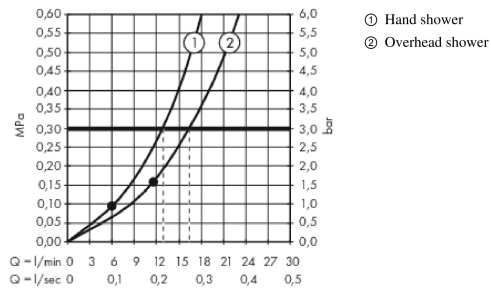

Raindance E

Showerpipe 300 1jet with ShowerTablet 350

Surfaces: **Chrome** Article Number: **27361000**

Description

product features

- consists of: overhead shower, hand shower, shower thermostat, shower hose, hand shower holder, shower bar
- overhead shower Raindance E 300 Air 1jet
- shower head size: 300 x 300 mm
- spray type: RainAir
- ball-joint: overhead shower angle adjustable
- 90° position adjustable hand shower holder, pivots left and right, up and down
- shelf finish: aluminium anodized
- bar width: 61 mm
- shower arm length: 405 mm
- maximum flow rate at 3 bar: 16 l/min
- operating pressure: min. 1,5 bar/max. 10 bar
- CoolContact thermostat: Prevents the housing from heating up, making showering even safer
- thermostat ShowerTablet 350
- isolated water conduction
- safety lock at 40° C
- outlets controlled via turning handle
- will not run two outlets at same time
- installation type: exposed installation
- connection dimension DN15
- connection thread G 1/2
- centre distance 150 ± 12 mm

Technology

Design awards

reddot award 2018
winner

Product image

Scale drawing

Raindance E
Showerpipe 300 1jet with ShowerTablet 350
 Surfaces: **Chrome** Article Number: **27361000**

Flowchart

Raindance E
Showerpipe 300 1jet with ShowerTablet 350
 Surfaces: **Chrome** Article Number: **27361000**