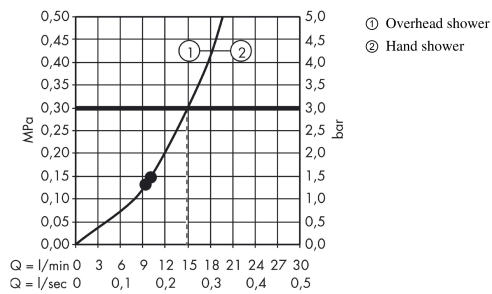

Raindance E

Showerpipe 360 1jet with thermostat

Surfaces: **White/Chrome** Article Number: **27112400**

Description

product features

- consists of: overhead shower, hand shower, shower thermostat, shower hose, shower holder, shower bar
- overhead shower Raindance E 360 Air
- shower head size: 360 x 190 mm
- spray type: RainAir
- ball-joint: overhead shower angle adjustable
- shelf made of safety glass
- shelf finish: chrome or white
- surface of the shelf at color variant -000 = mirror glass, at color variant -400 = white glass
- bar width: 44 mm
- shower arm length: 380 mm
- maximum flow rate at 3 bar: 15 l/min
- operating pressure: min. 1 bar/max. 10 bar
- CoolContact thermostat: Prevents the housing from heating up, making showering even safer
- thermostat Ecostat Select
- isolated water conduction
- safety lock at 40° C
- adjustable hot water limitation
- outlets controlled via turning handle
- will not run two outlets at same time
- installation type: exposed installation
- connection dimension DN15
- connection thread G ½
- centre distance 150 ± 12 mm
- in case of installation on existing G ¾ connections, adaptor no.02026000 must be used

Technology

Raindance E
Showerpipe 360 1jet with thermostat
 Surfaces: **White/Chrome** Article Number: **27112400**

Product image

Scale drawing

Flowchart

Raindance E

Showerpipe 360 1jet with thermostat

Surfaces: **White/Chrome** Article Number: **27112400**