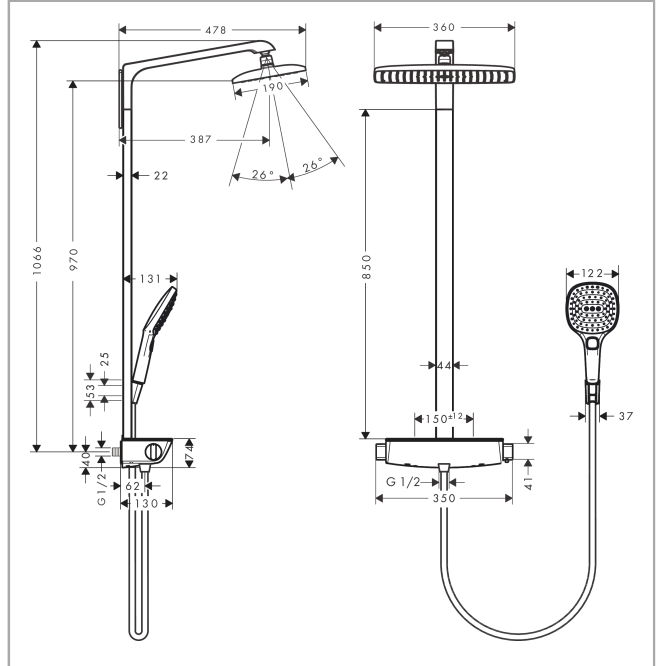

Scale drawing