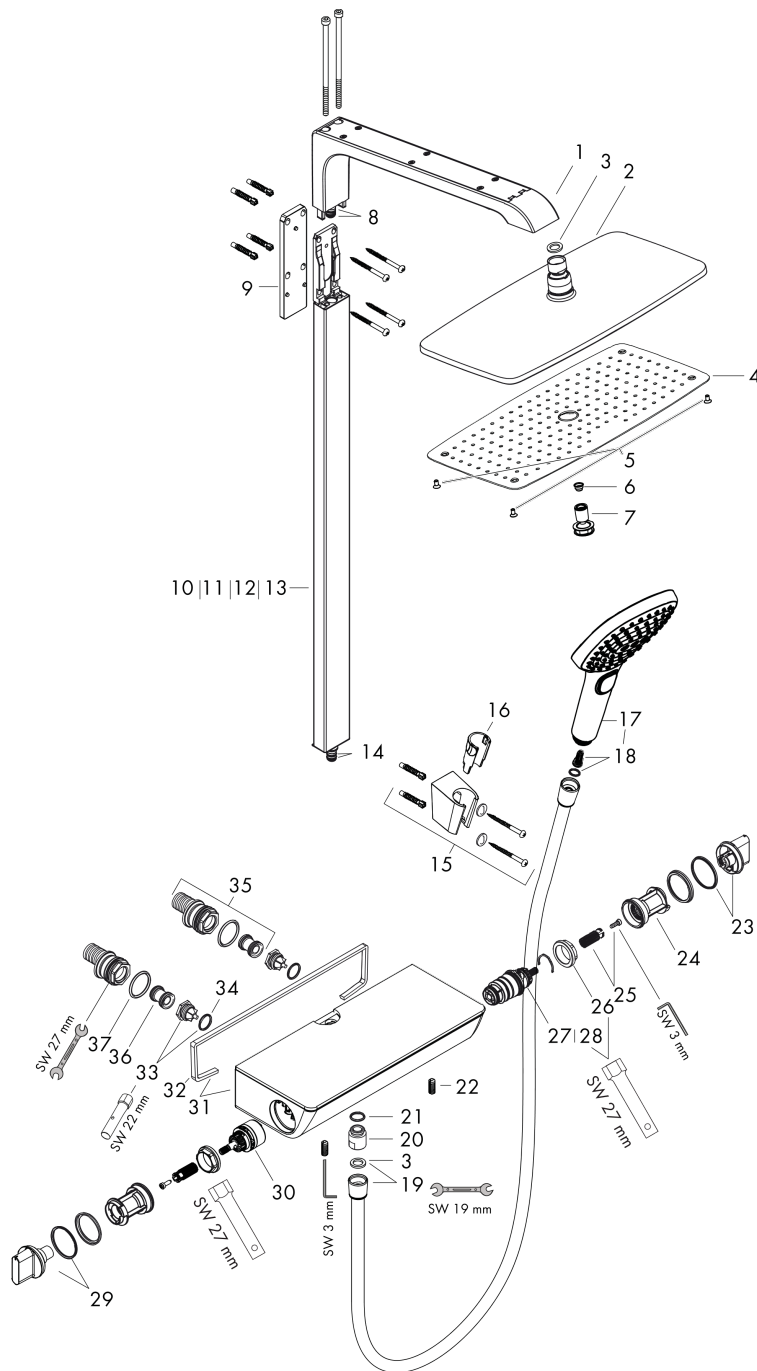

Raindance E

Showerpipe 360 1jet with thermostat

Surfaces: **White/Chrome** Article Number: **27112400**

Exploded Drawing

Year of production: >02/15

Raindance E

Showerpipe 360 1jet with thermostat

Surfaces: **White/Chrome** Article Number: **27112400**

Spare part list

Year of production: >02/15

Pos.	Description	Article Number	Price	PU
1	shower arm	92267000	-	1
2	Overhead shower with female thread G½	27381000	-	1
3	seal	98058000	-	1
4	spray body	92295000	-	1
5	set of screws	92834000	-	1
6	filter	97735000	-	1
7	air jet	95416000	-	1
8	O-ring 9x2	98119000	-	1
9	tile-matching-disk	95960000	-	1
10	pipe with cover (850 mm)	92265000	-	1
11	pipe with cover (950 mm)	92357000	-	1
12	pipe with cover (1282 mm)	92266000	-	1
13	pipe with cover (1382 mm)	92358000	-	1
14	O-ring 9x1,8	98118000	-	1
15	shower holder	28331000	-	1
16	guide	98918000	-	1
17	handshower	26520400	-	1
18	filter insert	97708000	-	1
19	shower hose Isiflex'B 1,60 m	28276000	-	1
20	Hose Connection	96044000	-	1
21	O-ring 14x2	98129000	-	1
22	hollow set screw M6x16 including o-ring 29x3	98372000	-	1
23	handle for thermostat	95770000	-	1
24	safety set	95771000	-	1
25	handle fixing set	92130000	-	1
26	nut	98913000	-	1
27	thermostat cartridge	98282000	-	1
28	cartridge for exchanged connections	92373000	-	1
29	handle	95957000	-	1
30	shut off unit with selector	98283000	-	1
31	escutcheon	98478400	-	1
32	seal	97530000	-	1
33	non return valve (pressure-resistant up to 2 MPa)	95773000	-	1
34	O-ring 17x2	98199000	-	1
35	set of S-unions	95772000	-	1
36	noise reduction	96429000	-	1
37	O-ring 29x3	98371000	-	1
a	adapter for ball S - union	02026000	-	1
b	ball s-unions with escutcheon	98293000	-	1
c	brake disc	92832000	-	1